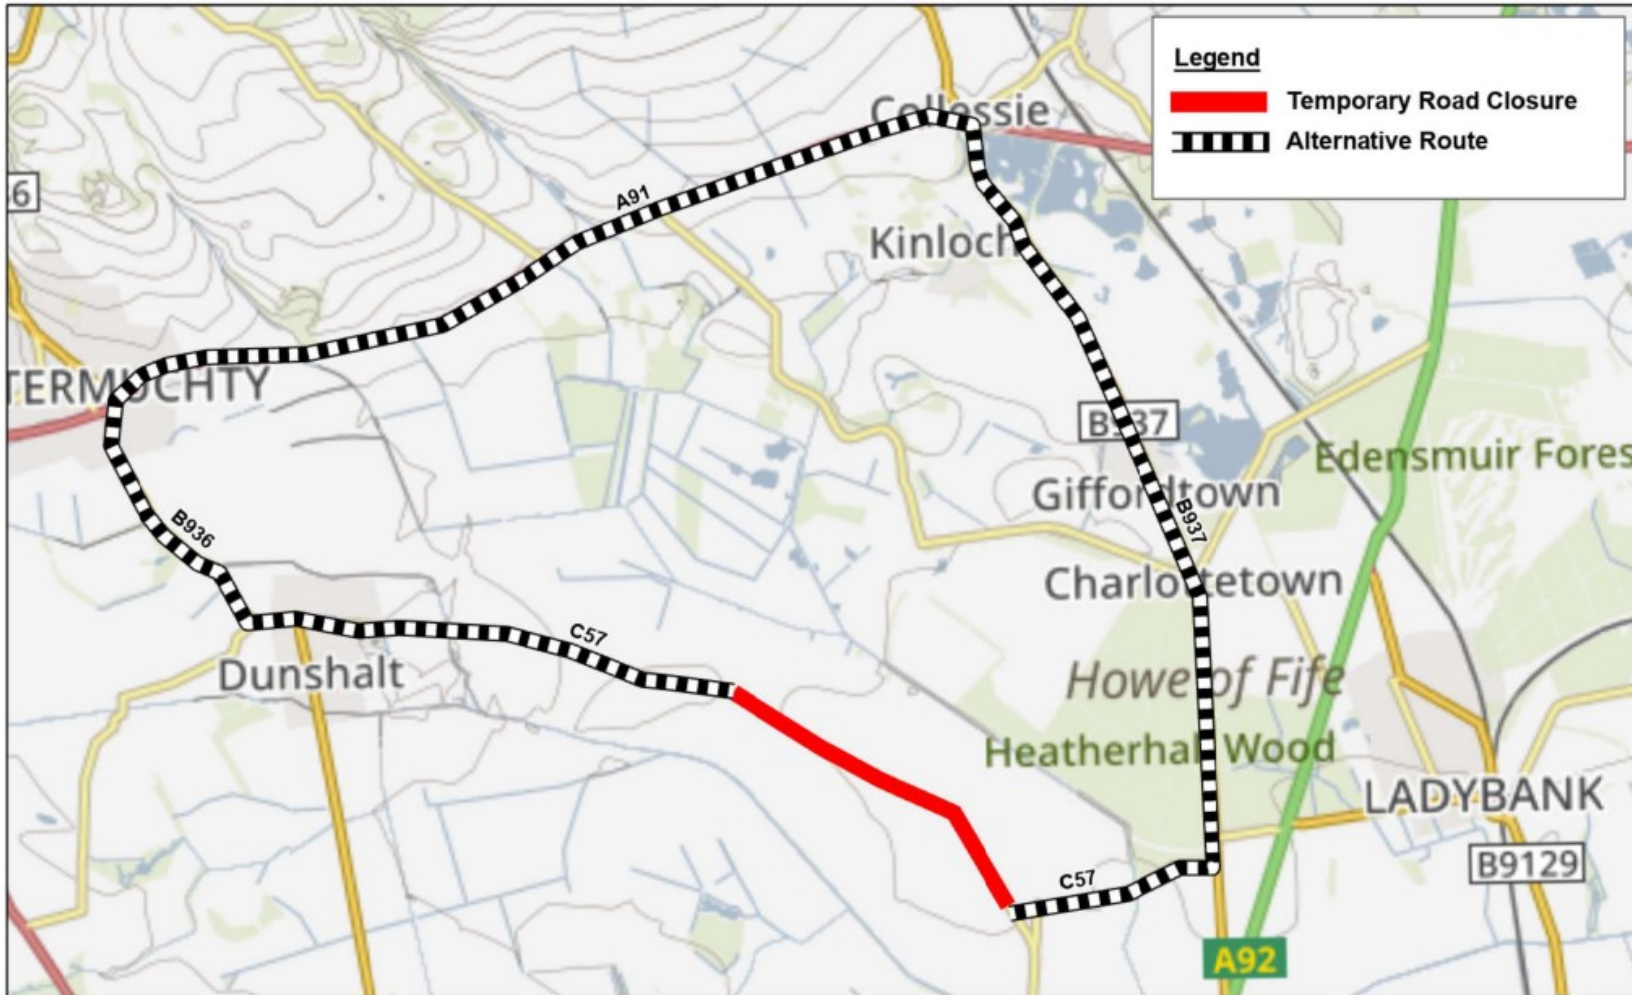

=====

Temporary Road Closure
C57 Shiells Avenue

WHERE?

C57 Shiells Avenue, from Bowhouse Farm to
jct. C57 north of Shiells Farm Cottages.

The alternative route for vehicular traffic is via
C57; B937; A91; Auchtermuchty, Cupar Road,
Burnside & Station Road; B936; and Dunshalt,
Auchtermuchty Road & Ladybank Road.

Access for emergency services and
pedestrians will be maintained.

WHEN?

09/05/24 at 00.01hrs to 13/05/24 at 17.00hrs, or
until earlier completion of the works.

WHY?

To allow telecommunication works to be
carried out in safety.

WHO?

Class One Traffic Management is responsible
for these works and can be contacted as
follows:-

Contact: 0345 270 0700

Legend

- Temporary Road Closure
- Alternative Route

© Crown copyright and database rights 2024.
 Ordnance Survey 100023385
 Aerial Photography © copyright Getmapping.

N

 Scale: 1:50,000

Temporary Road Closure
C57 Shiells Avenue

Service: Roads & Transportation
 Printing Date: 30 April 2024