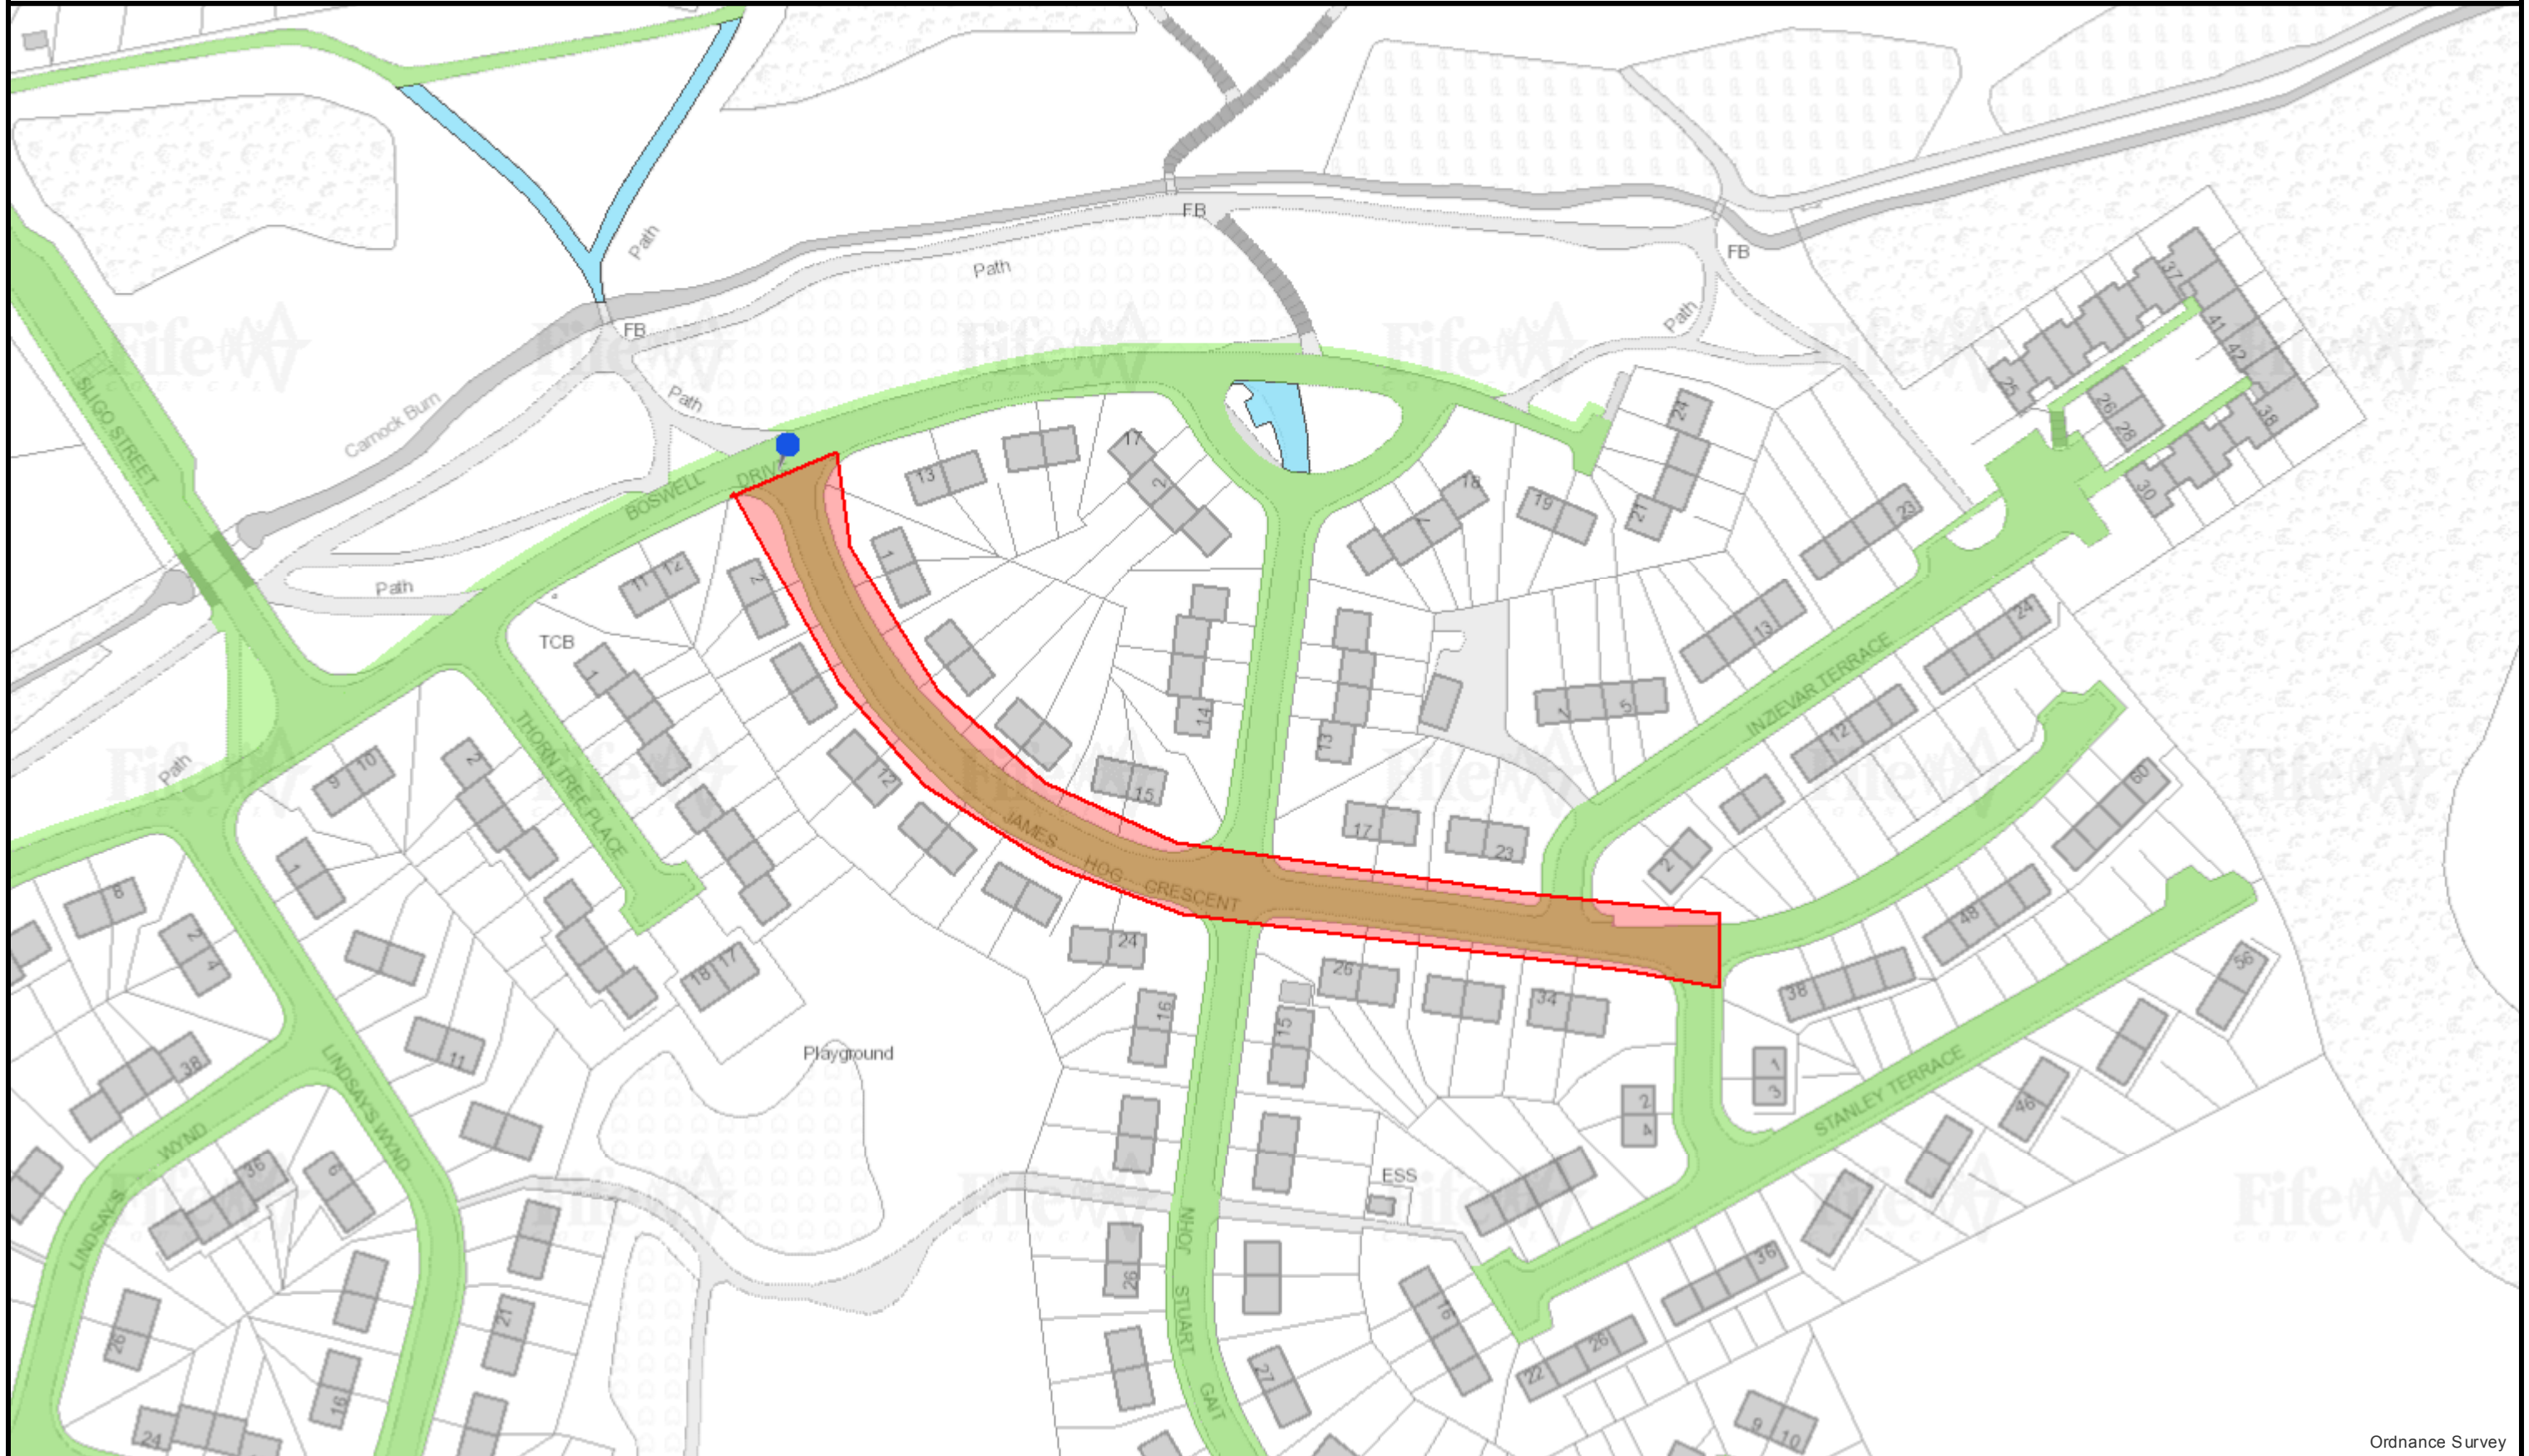

James Hog Crescent Oakley

Prepared By:

Created Date: 29 October 2021

Ordnance Survey

Reproduced by permission of Ordnance Survey on behalf of HMSO. © Crown copyright and database right 2021. All rights reserved. Ordnance Survey Licence number 100023385. Aerial Photography © copyright Getmapping.