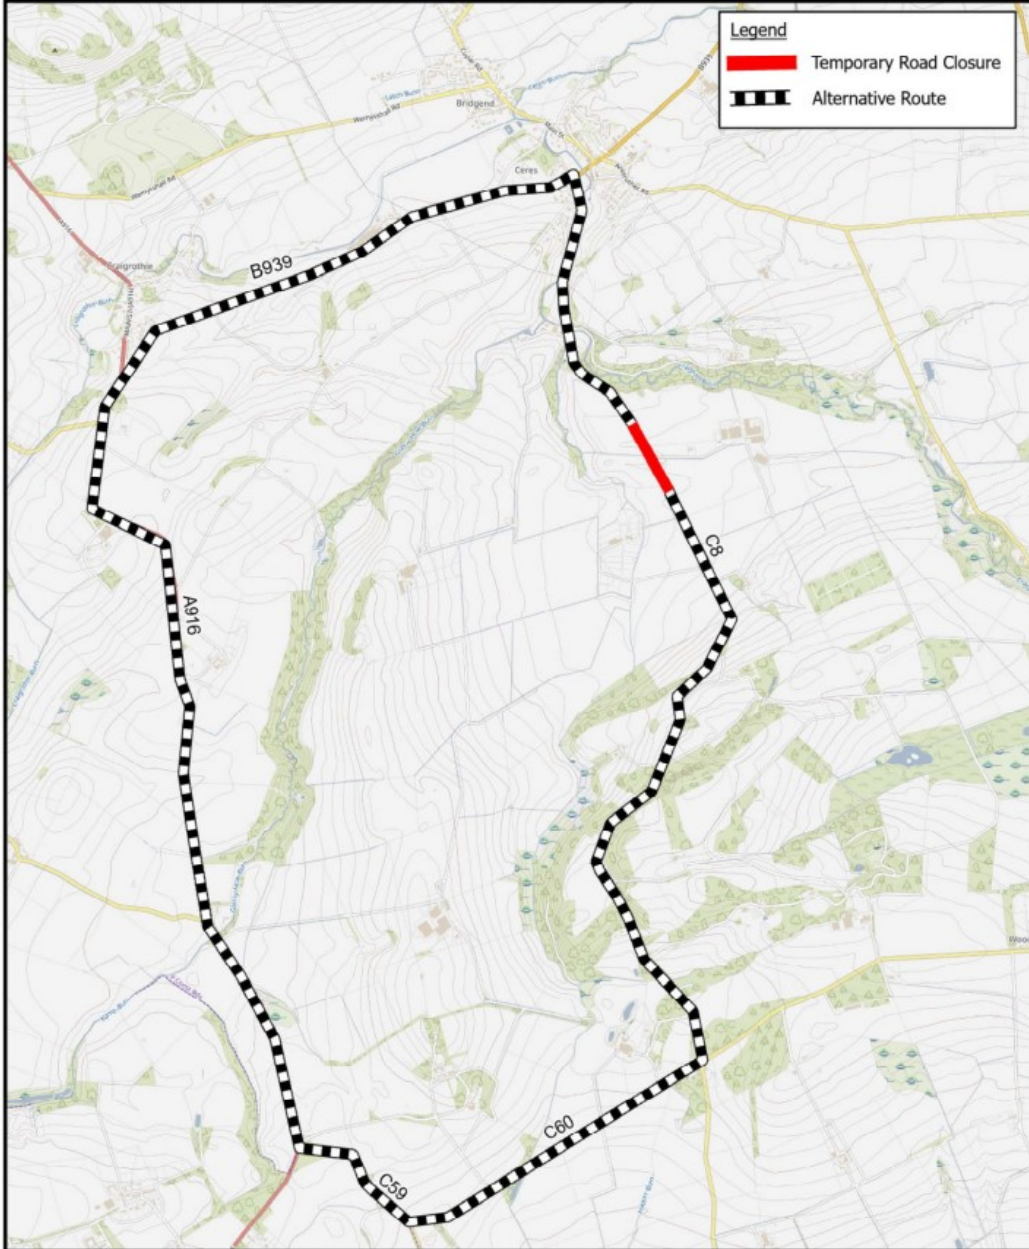

---

**Temporary Road Closure**  
**C8 Ceres, adjacent to Bandirran**

- WHERE?** C8 Ceres, adjacent to Bandirran access road.
- The alternative route for vehicular traffic is via C8 Teasses; C60; C59; A916; Ceres Road, Craigothie; B939; and Craigothie Road, Ceres.
- Access for emergency services will be maintained.
- WHEN?** 27/05/24 at 07.30hrs to 31/05/24 at 16.00hrs, or until earlier completion of the works.
- WHY?** To allow drainage works to be carried out in safety.
- WHO?** Fife Council Roads & Transportation Services is responsible for these works and can be contacted as follows:
- Contact Tel. No: 07860735914
- Emergency/  
Out of Hours: 03451 550099

# Temporary Road Closure C8 Ceres adjacent to Bandirran

Prepared By: CD  
Service: Roads & Transportation

Printing Date: 09 May 2024

© Crown copyright and database rights 2024.  
Ordnance Survey 100023385  
Aerial Photography © copyright Getmapping.

N  
Scale 1:24,000