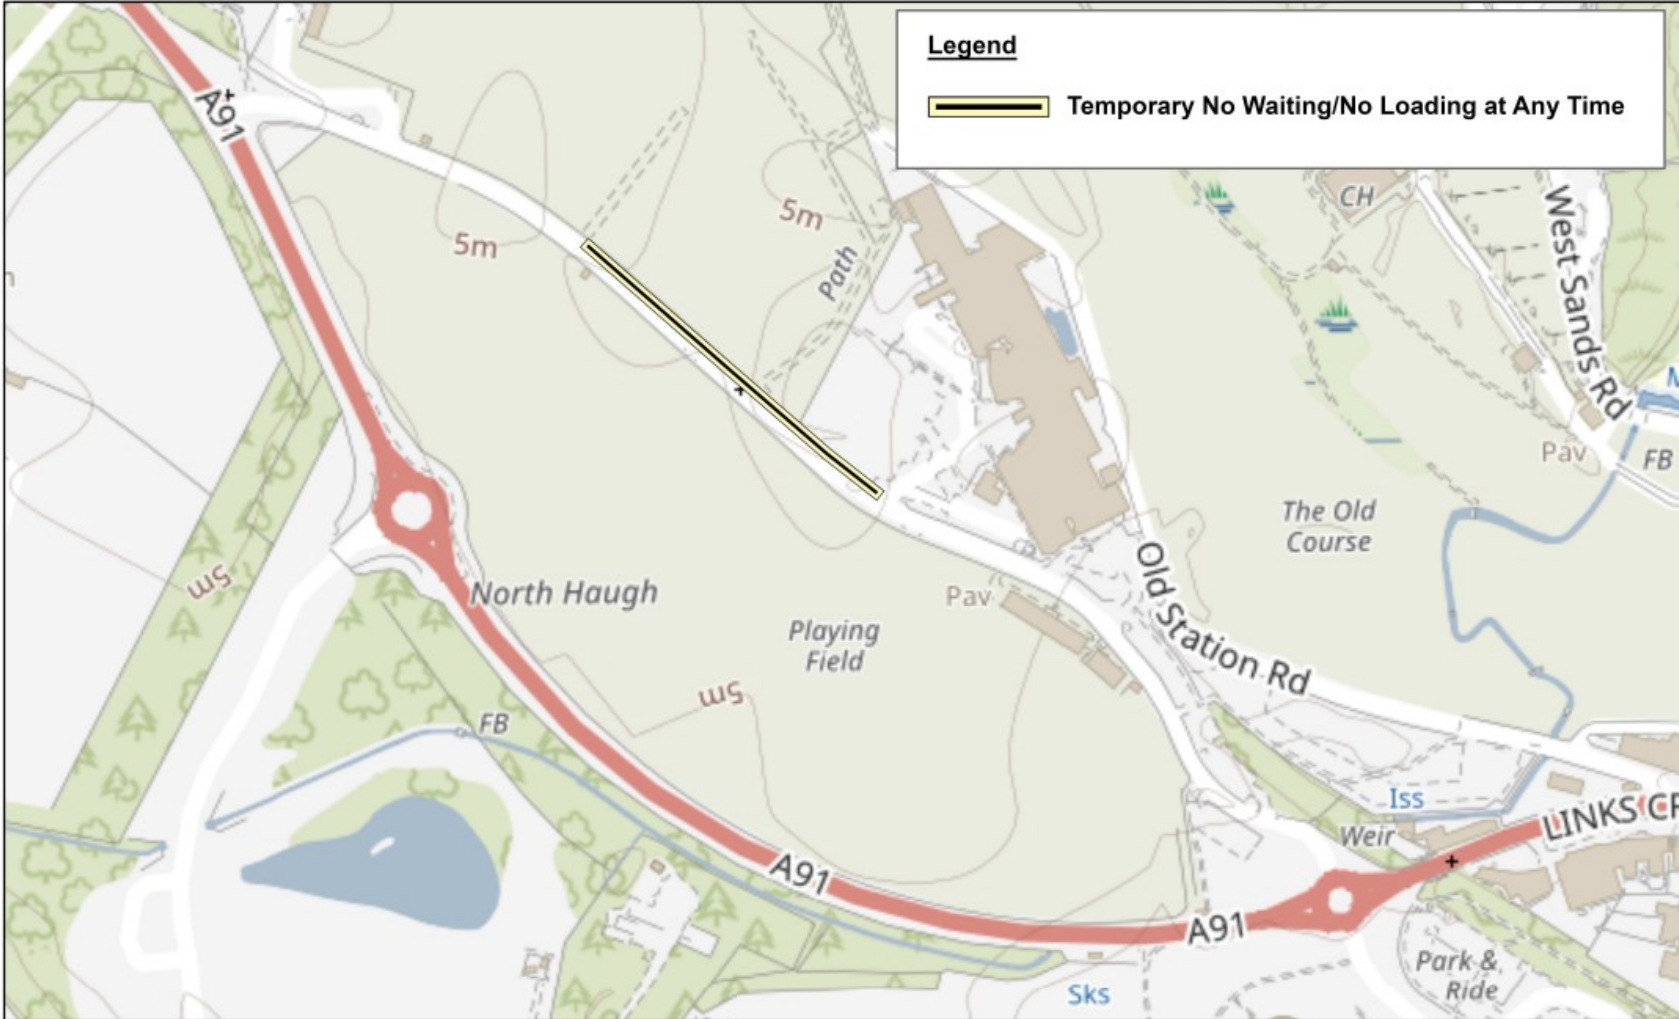

=====

**Temporary No Waiting/No Loading at Any Time**  
**(except Event Delivery & Construction Vehicles)**  
**Old Guardbridge Road, St Andrews**  
**AIG Women's Open 2024**

**WHERE?** St Andrews, Old Guardbridge Road (North Side) – from the west side of the Old Course Hotel main entrance in a westerly direction for a distance of 215 metres or thereby.

**WHEN?** 29/06/24 at 01.00hrs to 15/09/24 at 23.59hrs.

**WHY?** To allow operations associated with the AIG Women's Open 2024 be carried out in safety.

**WHO?** R & A Championships Ltd. is responsible for this closure.

Contact Tel. No. 01334 460000

**Legend**

 Temporary No Waiting/No Loading at Any Time

© Crown copyright and database rights 2024.  
 Ordnance Survey 100023385  
 Aerial Photography © copyright Getmapping.

N  
  
 Scale: 1:6,000

**Temporary No Waiting/No Loading at Any Time**  
**Old Guardbridge Road, St Andrews**  
**AIG Women's Open 2024**

Service: Roads & Transportation  
 Printing Date: 19 June 2024

Prepared By: CD