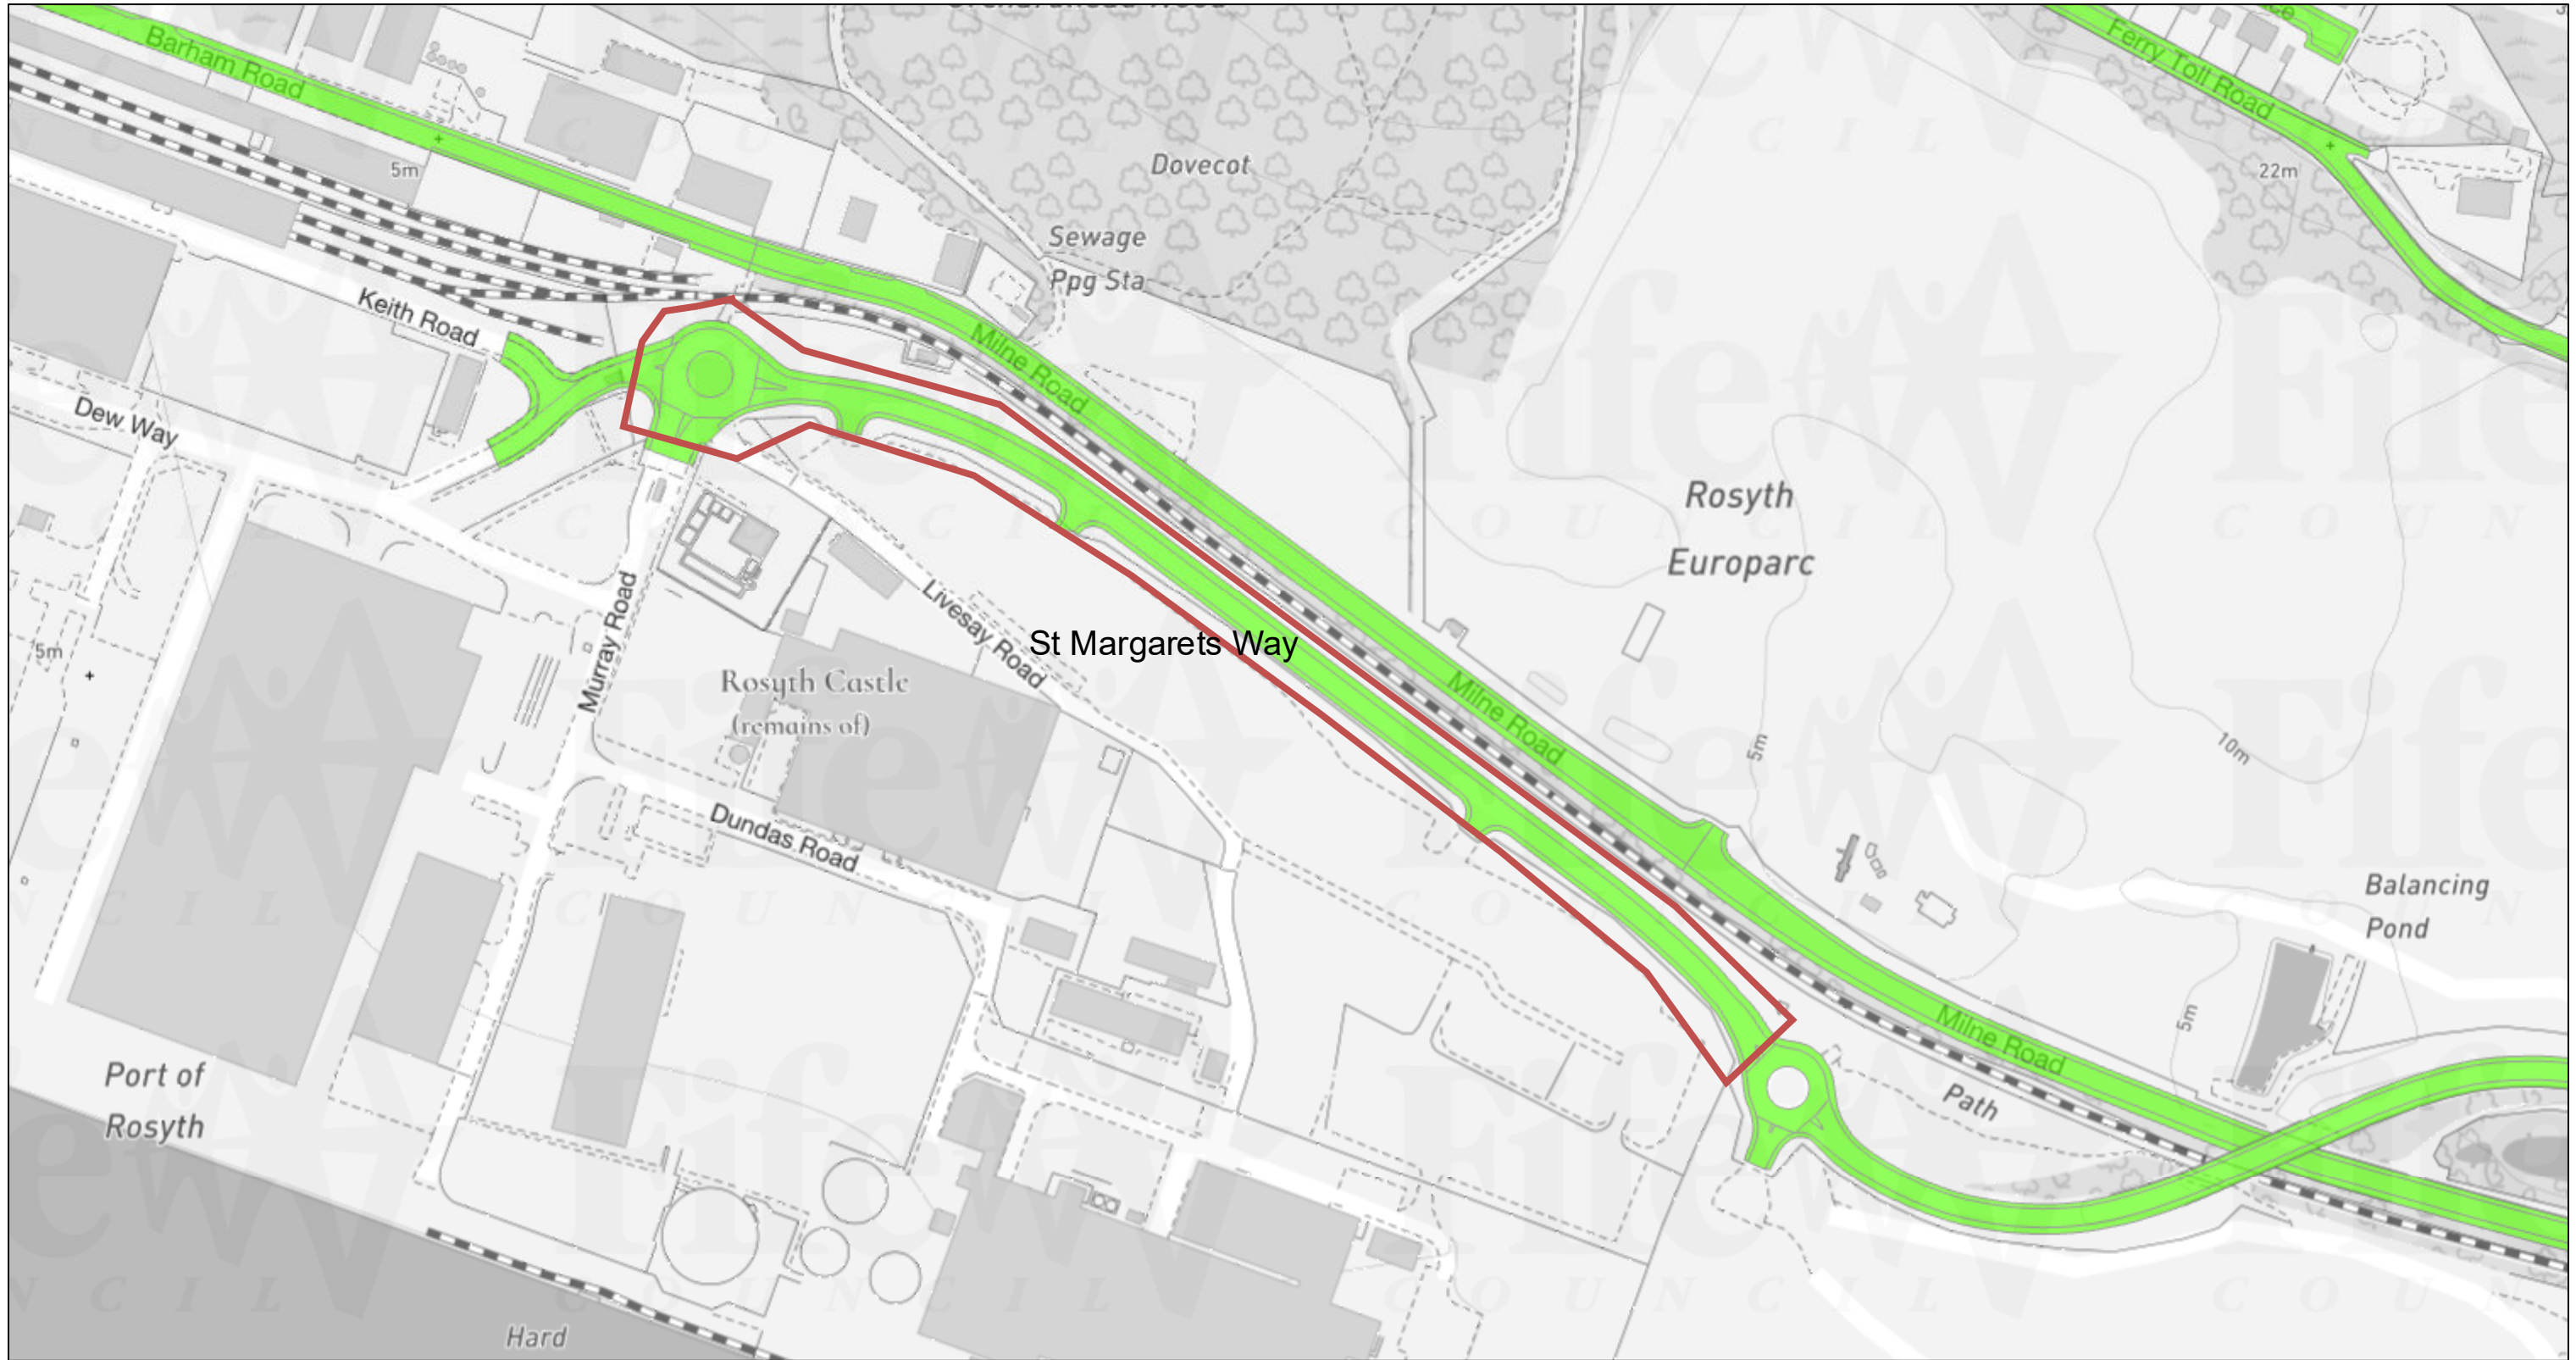

St Margarets Way Ph 2 Rosyth

8/26/2022, 8:33:27 AM

FClogo

Road Adoption

- Adopted
- Service Strip
- Trunk Road

1:4,514