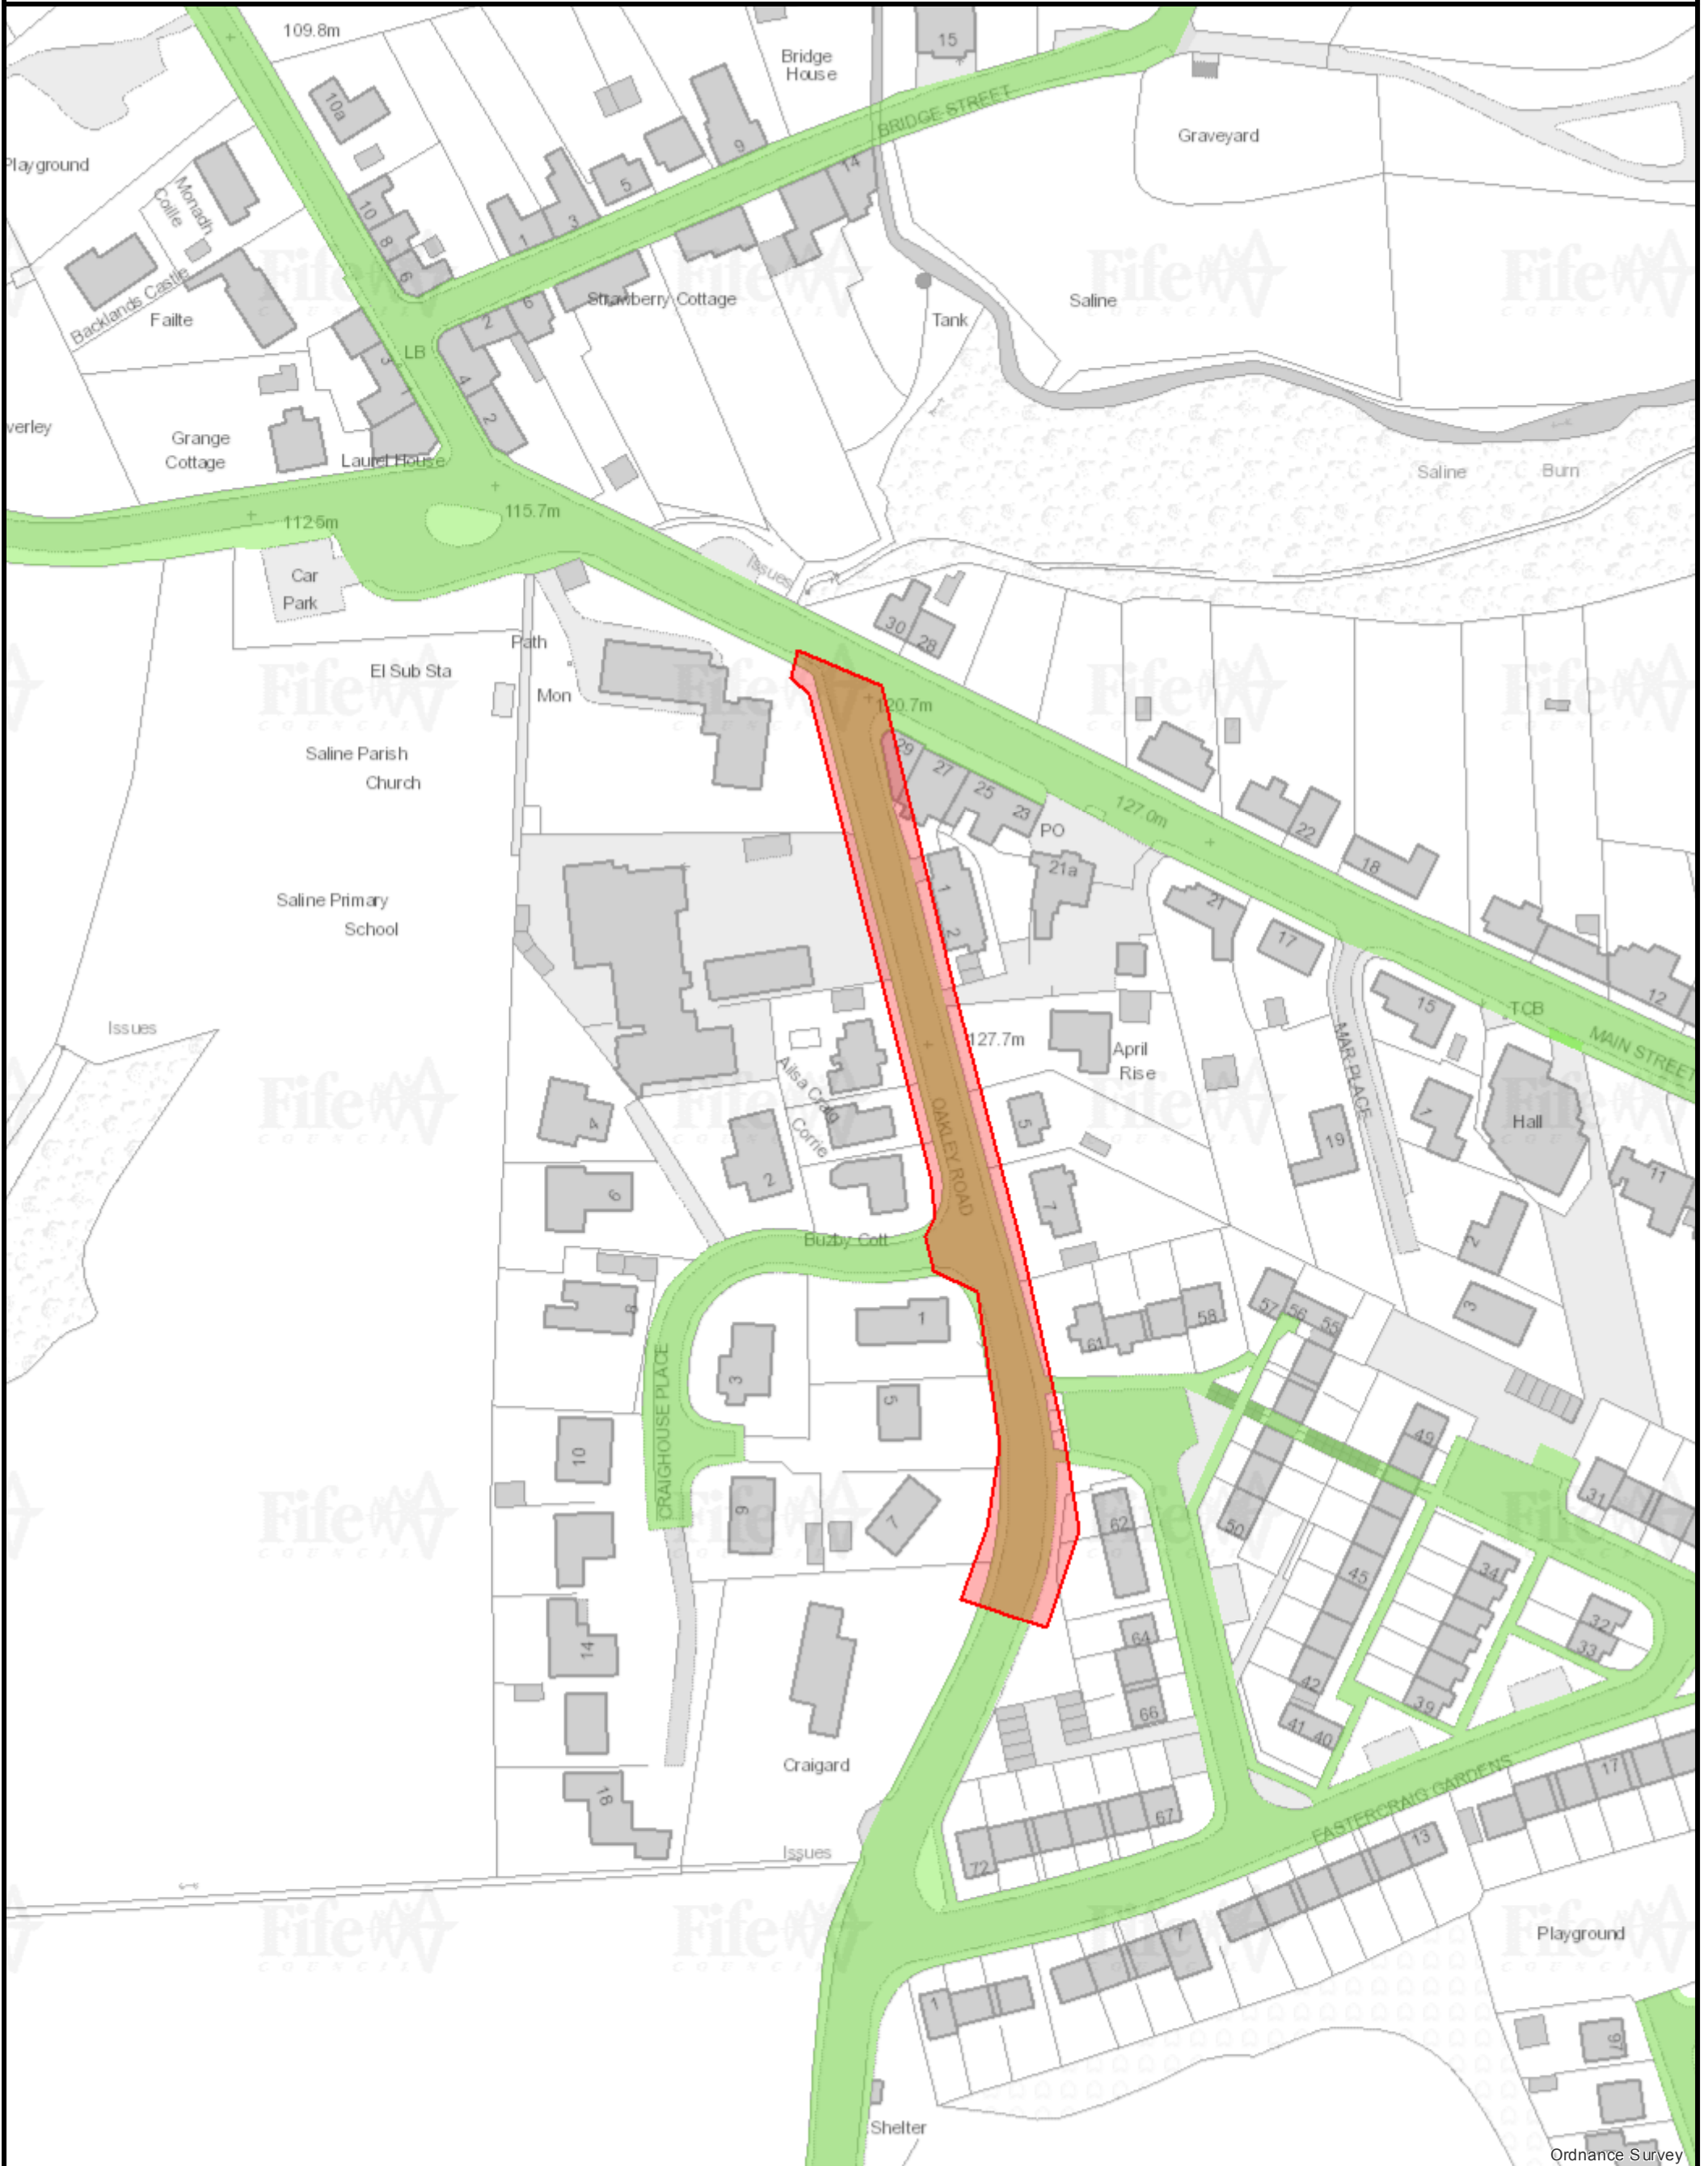

C19 Oakley Road Saline

Prepared By:

Created Date: 29 October 2021

Reproduced by permission of Ordnance Survey on behalf of HMSO. © Crown copyright and database right 2021. All rights reserved. Ordnance Survey Licence number 100023385. Aerial Photography © copyright Getmapping.