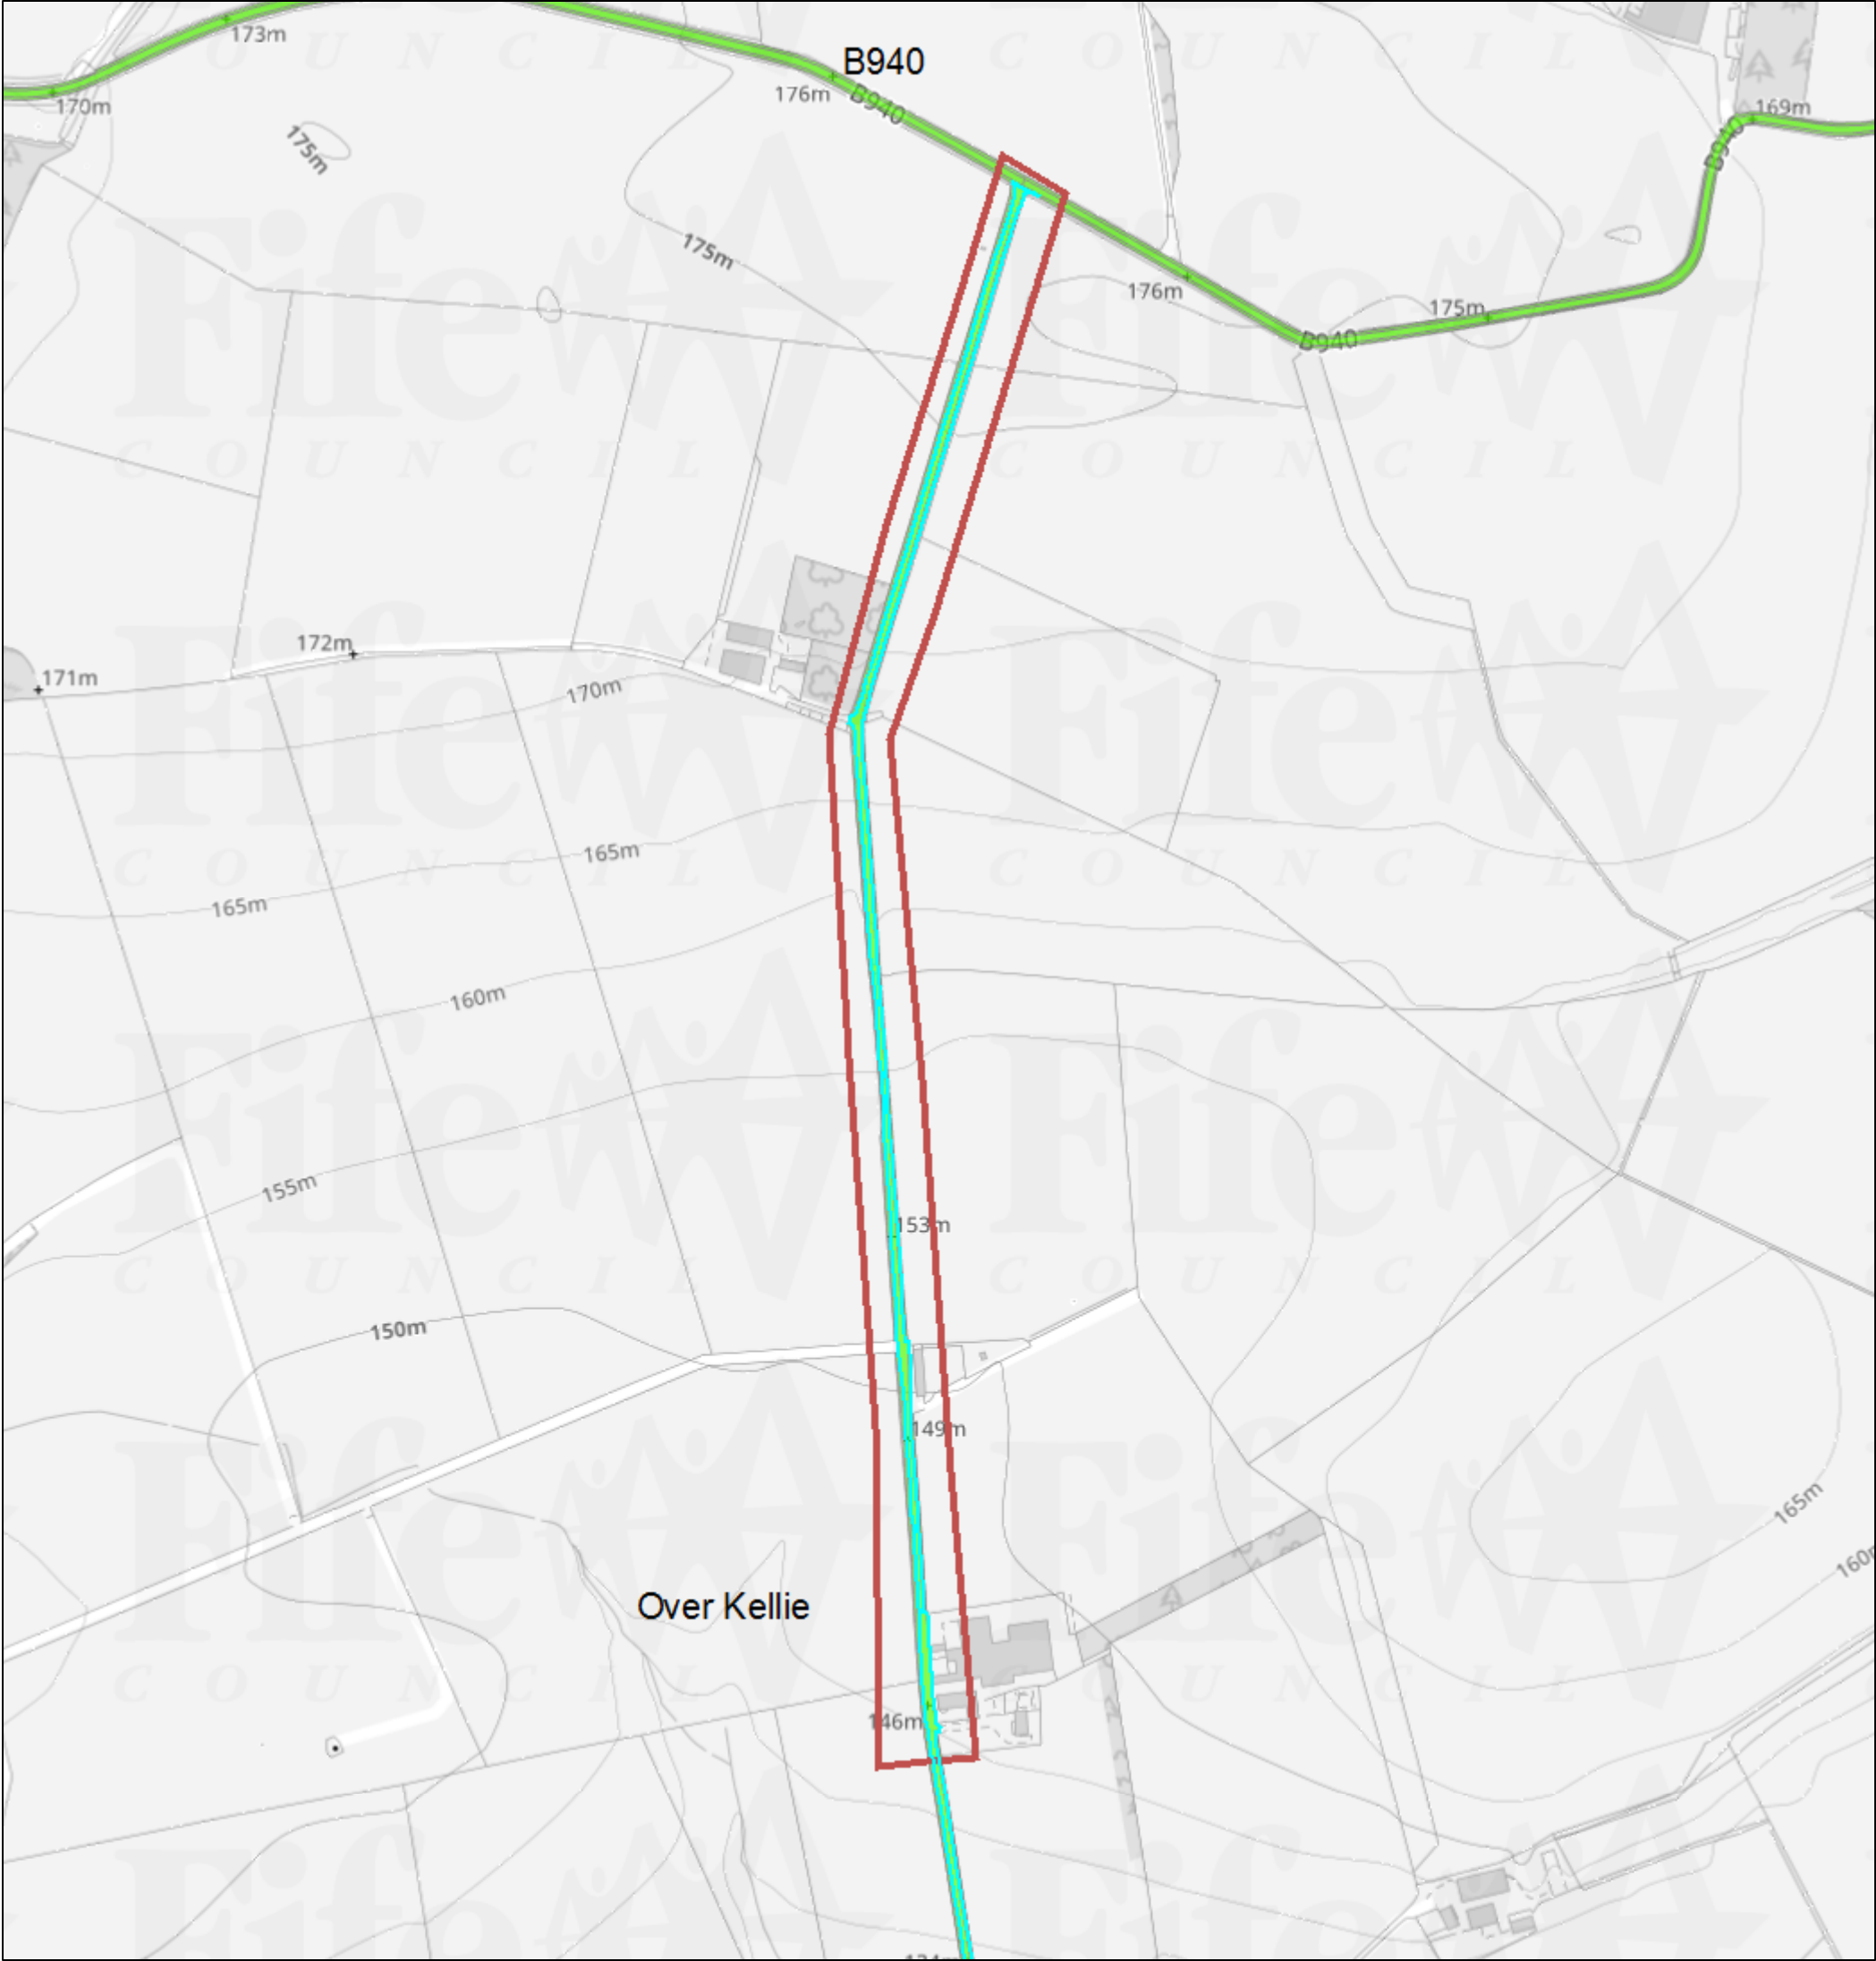

U068 B940 to Over Kellie

2/17/2023, 3:34:52 PM

1:9,028

- FClogo
- Adopted Roads**
 - Adopted
 - Service Strip
 - Trunk Road