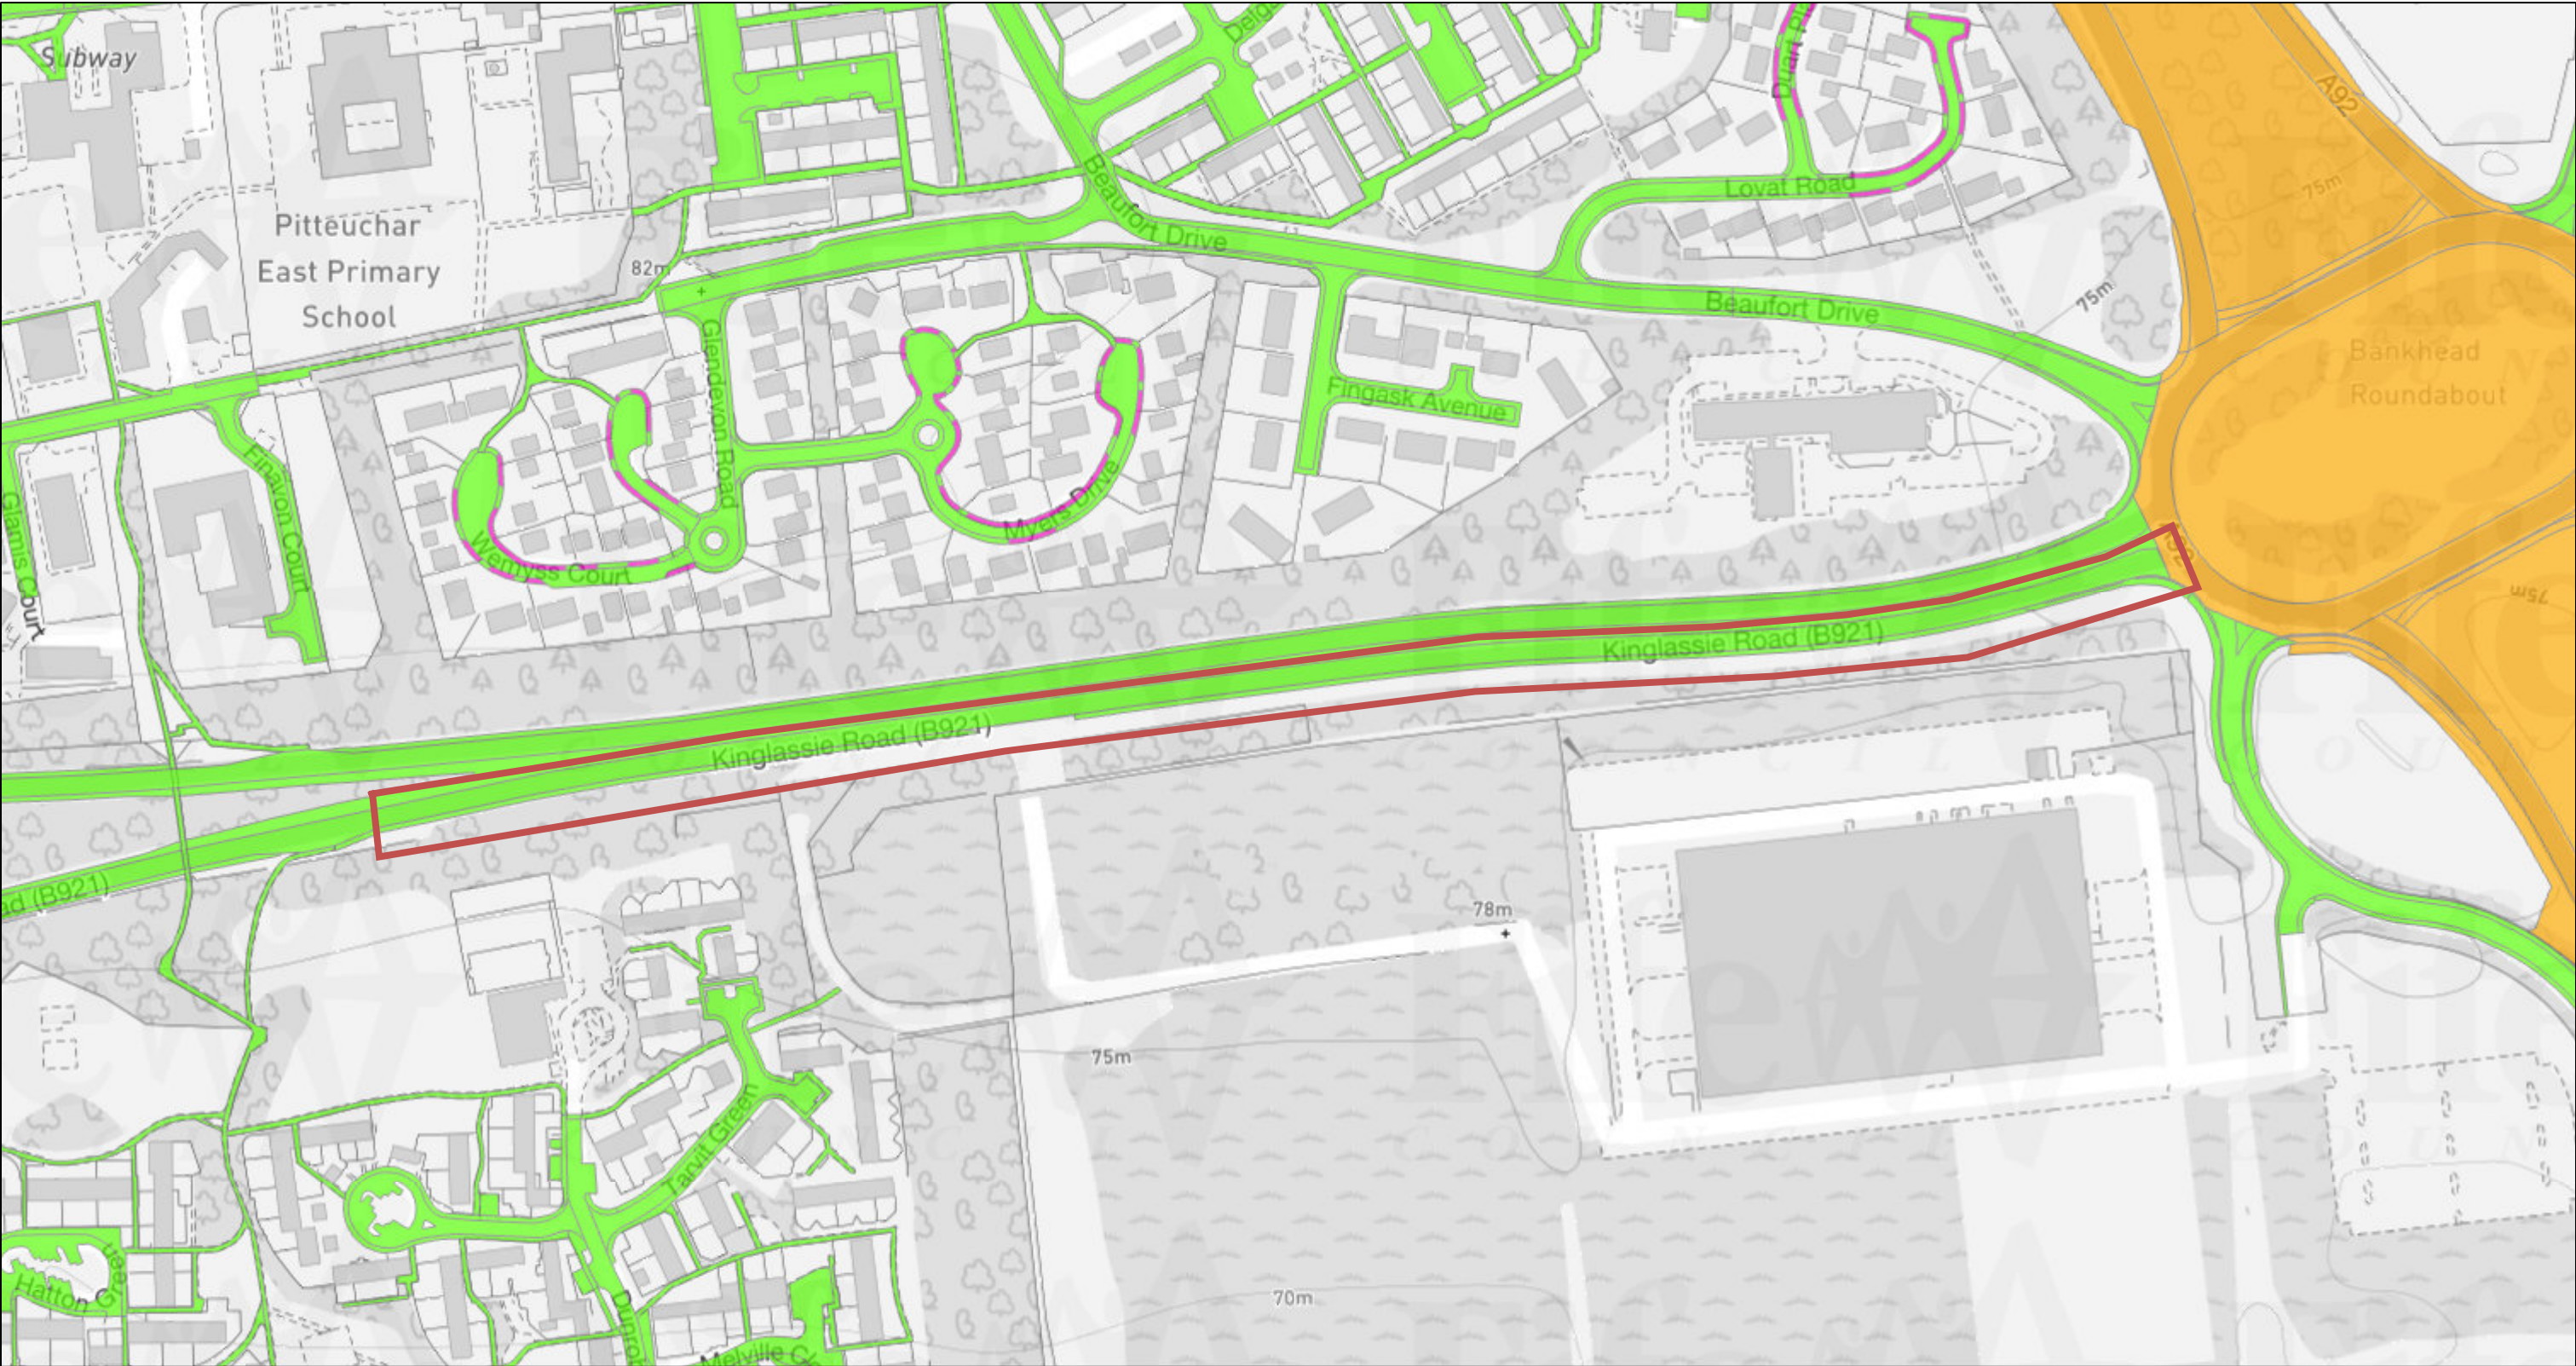

# B921 Kinglassie Road: Bankhead R/A to Stenton R/A ( Westbound C'way)

1/6/2023, 2:32:21 PM

- FClogo
- Adopted Roads**
  - Adopted
  - Service Strip
  - Trunk Road