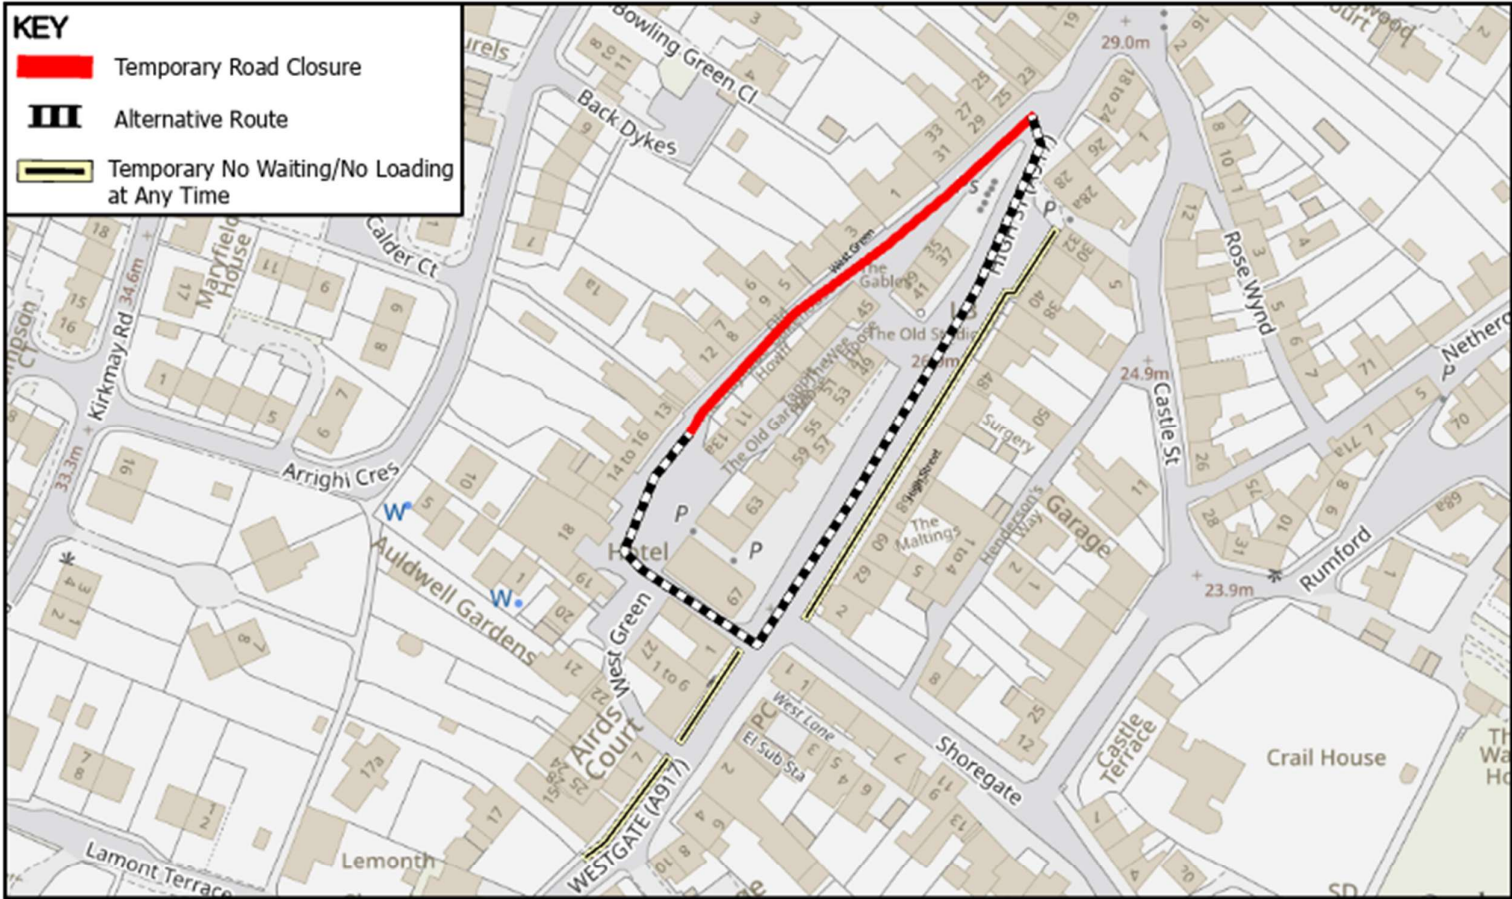

KEY

- Temporary Road Closure
- Alternative Route
- Temporary No Waiting/No Loading at Any Time

Temporary Traffic Restrictions
West Green & High Street, Crail

Prepared By: NW
Service: Roads & Transportation
Printing Date: 03/06/26