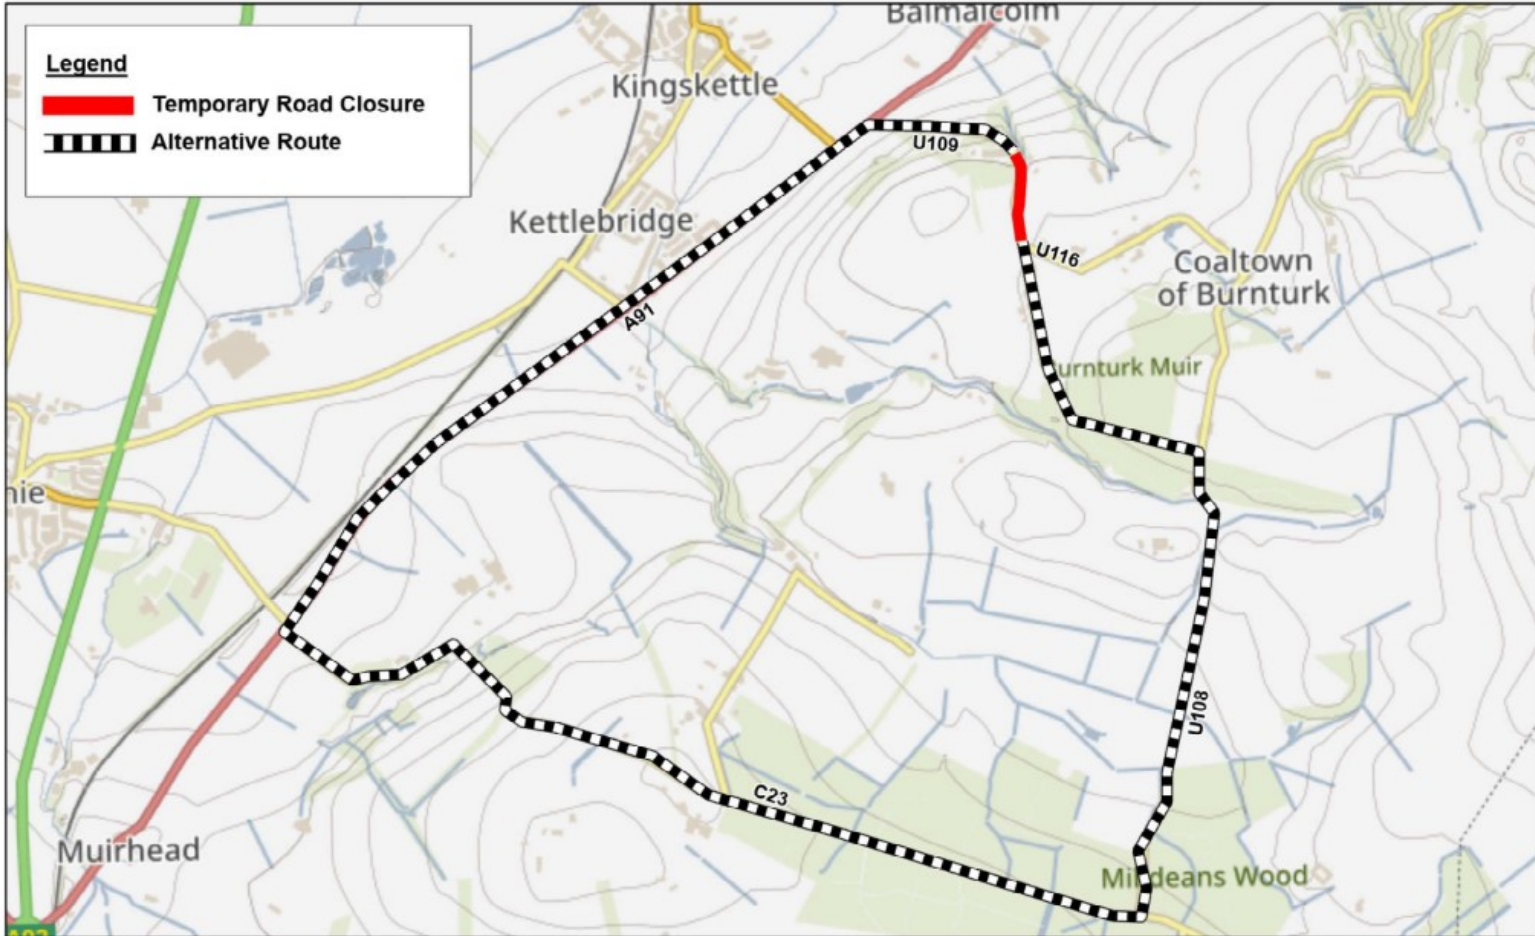

=====

Temporary Road Closure
U109 Annfield Brae

WHERE? U109 Annfield Brae, from south side of Annfield House access road to jct. U116 Kettlehill road.

The alternative route for through vehicular traffic is via Cupar Road, Kettlebridge; A91 Welltree; C29; U108 Rameldry and U109.

Access for emergency services, pedestrians and residents will be maintained.

WHEN? 07/05/24 at 00.01hrs to 10/05/24 at 23.59hrs, and 13/05/24 at 00.01hrs to 14/05/24 at 23.59hrs, or until earlier completion of the works.

WHY? To allow BT Openreach works to be carried out in safety.

WHO? Class One Traffic Management is responsible for these works and can be contacted as follows:-

Contact: 0345 270 0700

Legend

█ Temporary Road Closure

Alternative Route

© Crown copyright and database rights 2024.
 Ordnance Survey 100023385
 Aerial Photography © copyright Getmapping.

N

 Scale: 1:35,000

Temporary Road Closure
U109 Annfield Brae

Service: Roads & Transportation
 Printing Date: 29 April 2024