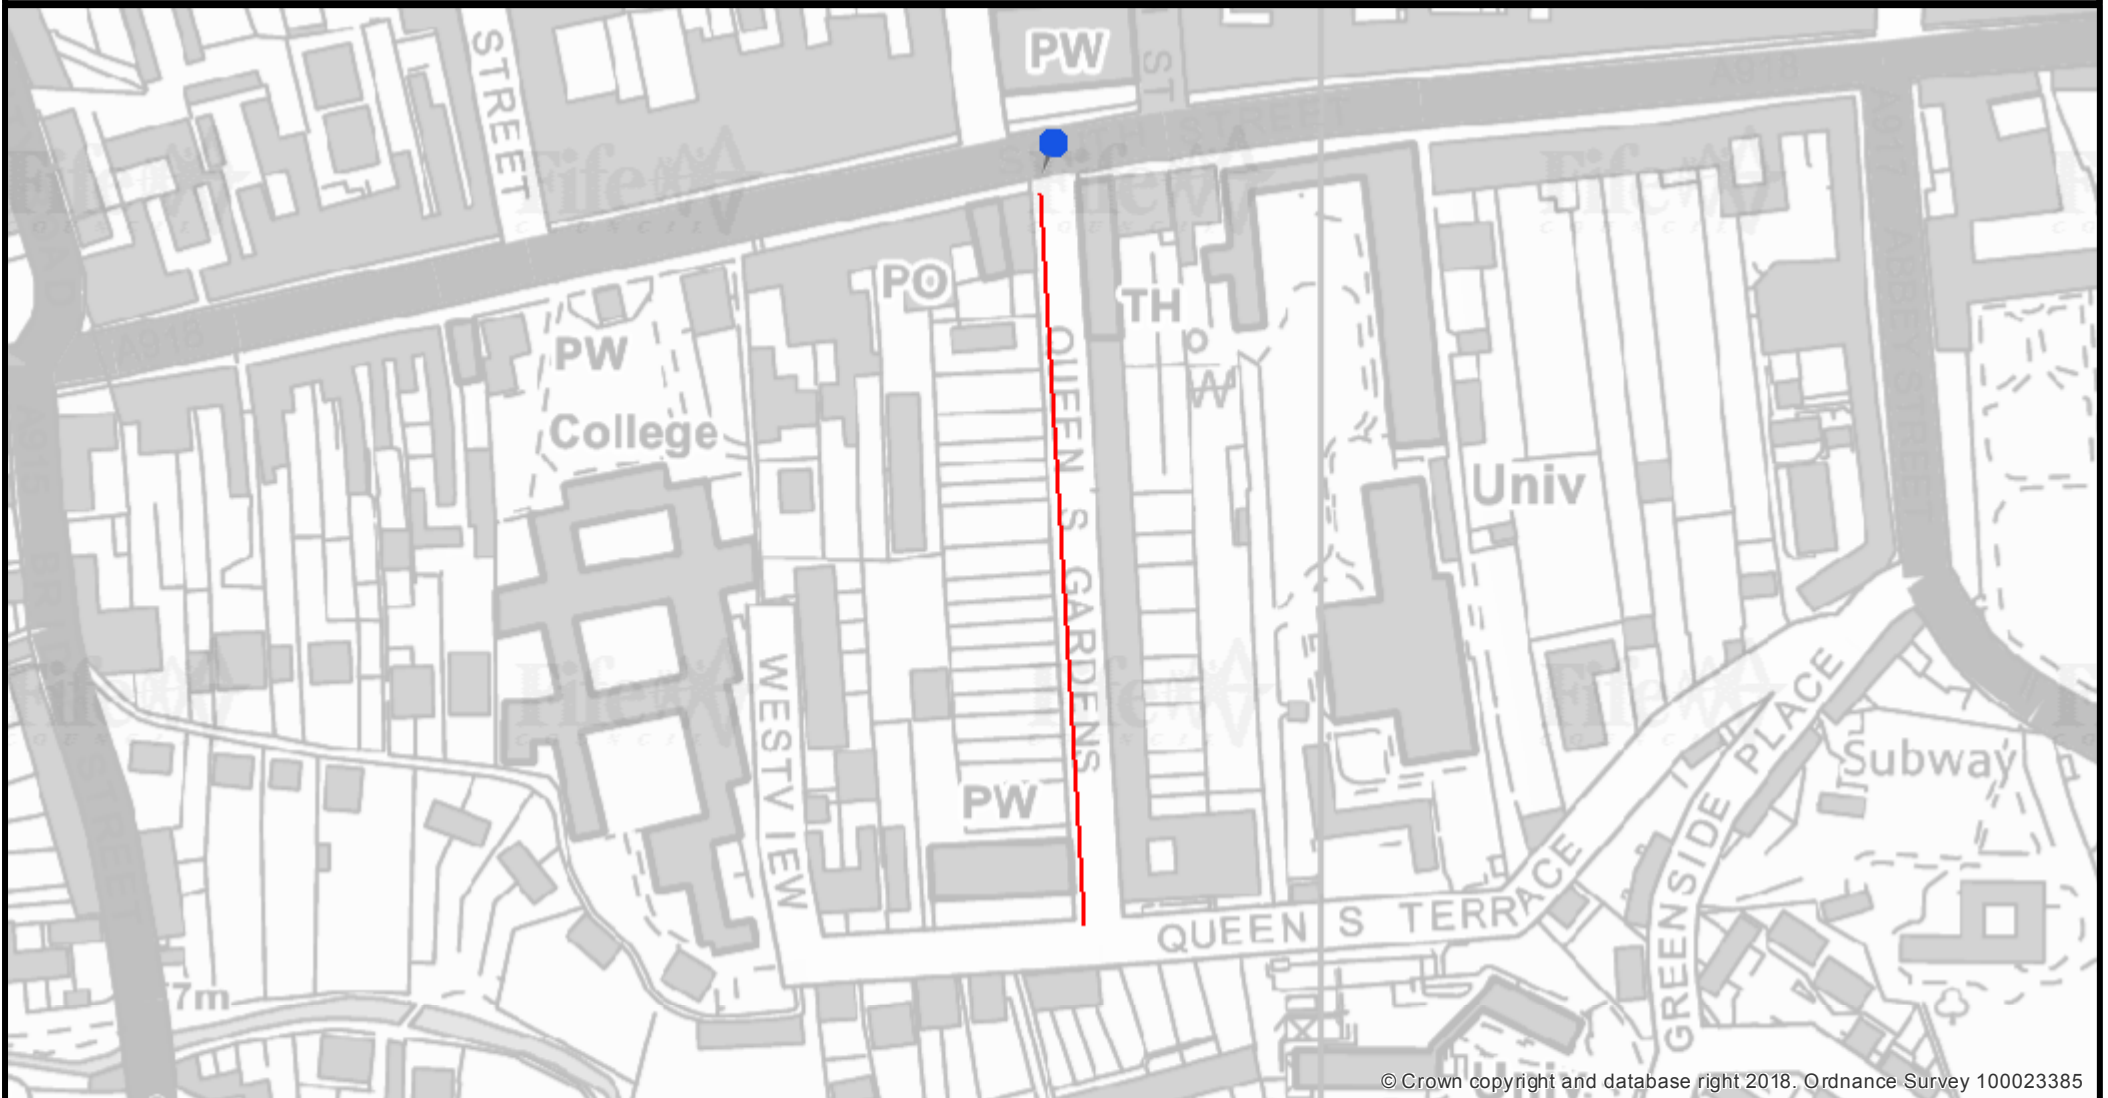

Queens Gardens, St Andrews - Footway Scheme

Prepared By:

Created Date: 18 February 2020

© Crown copyright and database right 2018. Ordnance Survey 100023385

Reproduced by permission of Ordnance Survey on behalf of HMSO. © Crown copyright and database right 2020. All rights reserved. Ordnance Survey Licence number 100023385. Aerial Photography © copyright Getmapping.