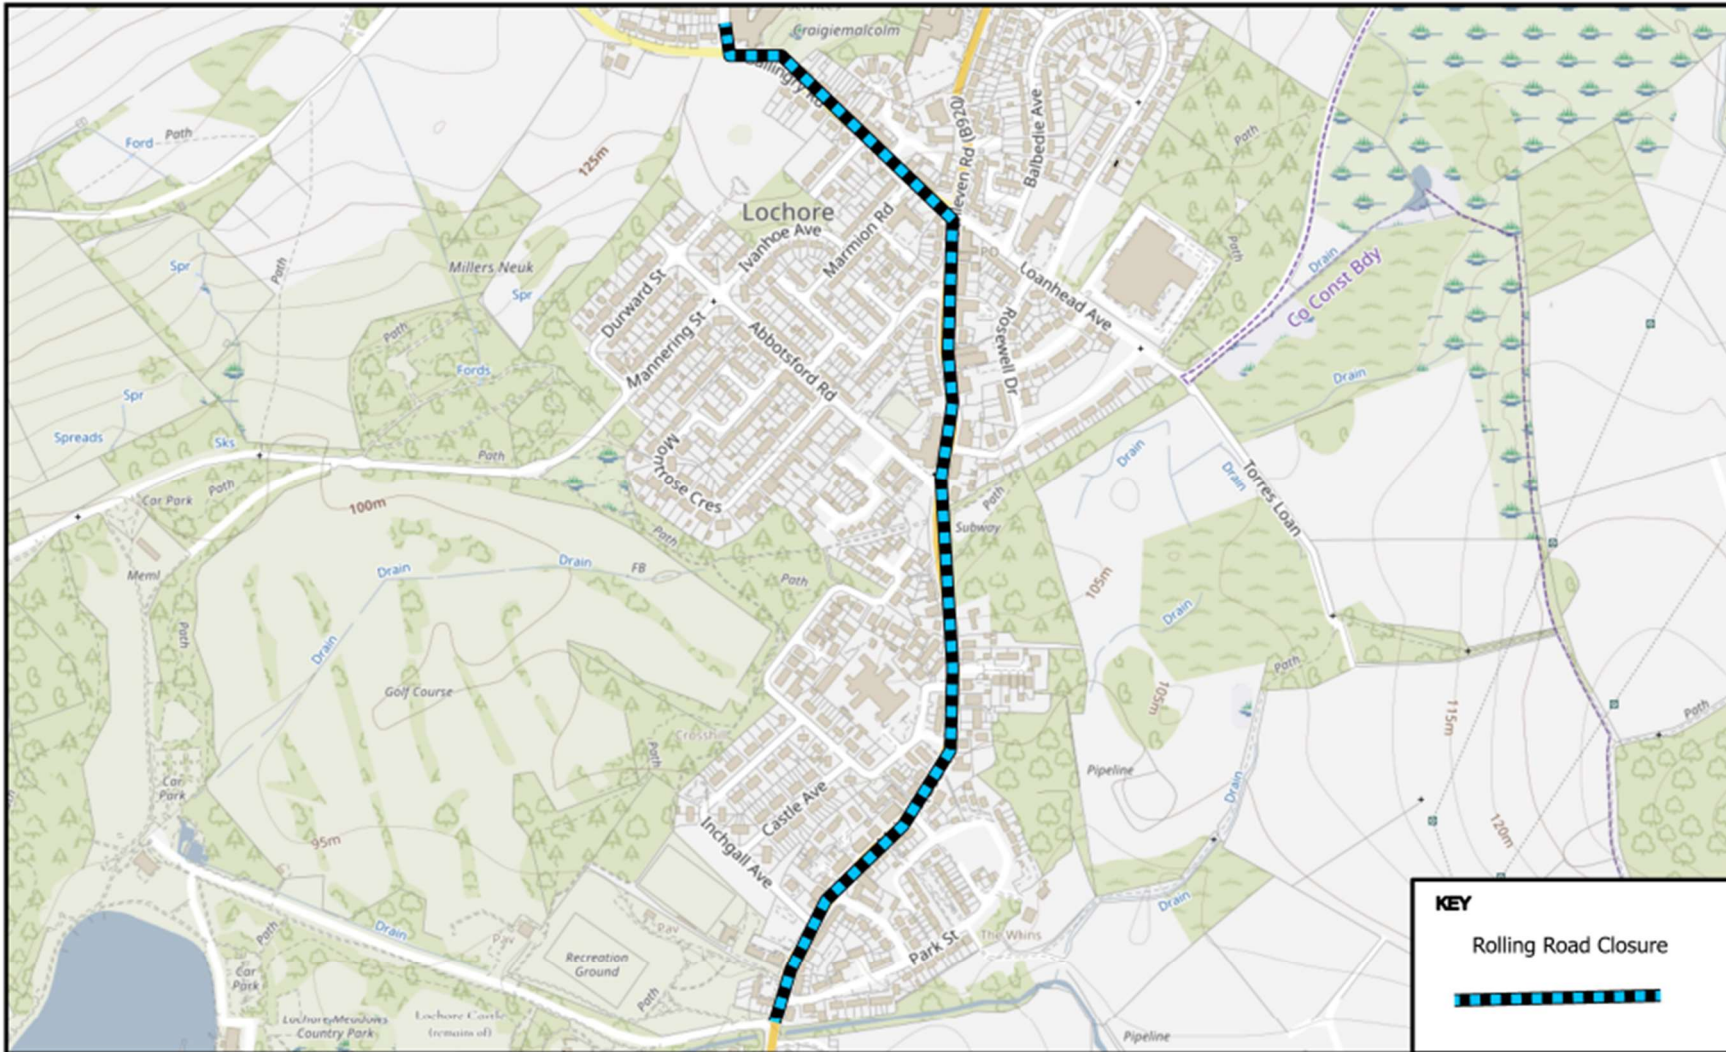

Temporary Rolling Road Closure

WHERE ? Flockhouse Avenue (from Benarty Centre carpark to Ballingry Road). Ballingry Road (from Flockhouse Avenue to B920 Lochleven Road). B920 Lochleven Road (from Ballingry Road to Lochore Medows Country Park).

Access for emergency service vehicles and pedestrians will be maintained.

WHEN ? From 11.00am to 11.45am Sunday 28th June 2026.

WHY ? To allow Benarty Gala Parade to be carried out in safety.

WHO ? Benarty Events Group are responsible for this event and can be contacted as follows:

Event organiser: 07729311613

© Crown copyright and database rights 2024.
 Ordnance Survey 100023385
 Aerial Photography © copyright Getmapping.

N

 Scale: 1:7,276

Various streets, Ballingry.

Prepared By: BL
 Service: Roads & Transportation
 Printing Date: 25/06/2024

KEY

Rolling Road Closure