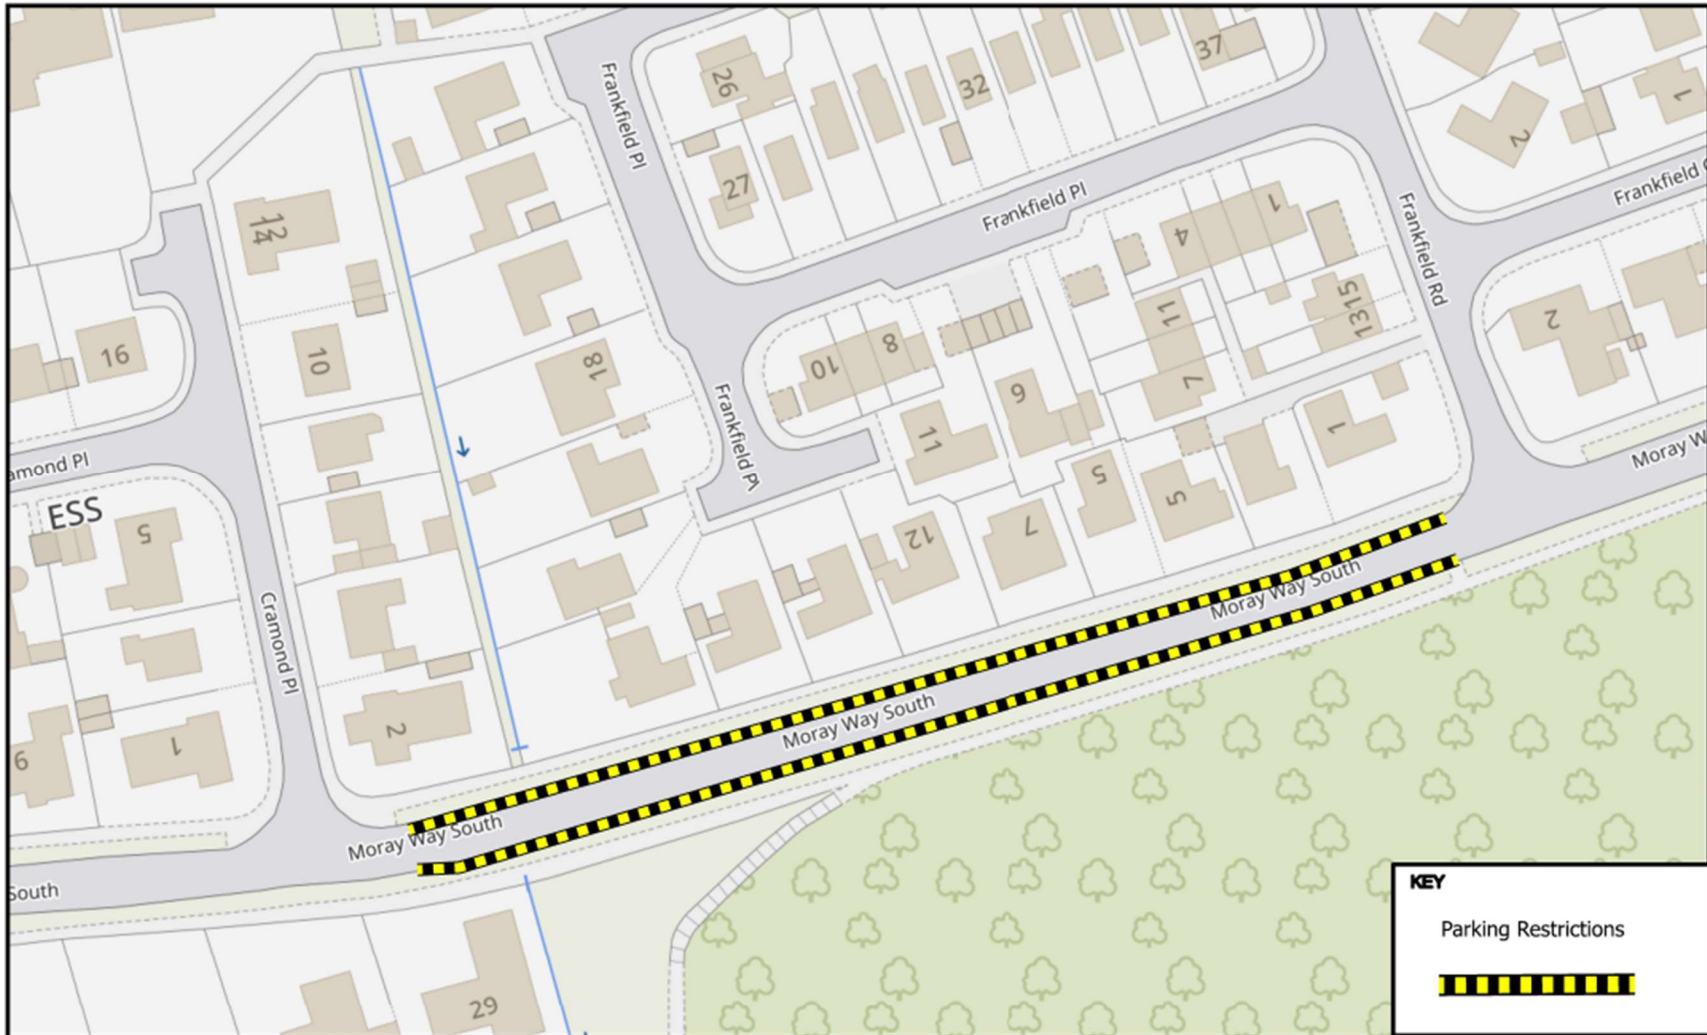

Temporary No Waiting At Any Time

WHERE ? Moray Way South, Dalgety Bay (from Jct. Cramond Place to Jct. Frankfield Road - both sides).

Access for emergency service vehicles will be maintained.

Pedestrian access will be maintained.

WHEN ? From 00.01hrs on 02/03/26 to 23.59hrs on 27/10/26.

WHY ? To allow utility works to be carried out in safety.

WHO ? Contraflow Ltd are responsible for these works and can be contacted as follows:

Emergency/Out of Hours: 01236 862400

© Crown copyright and database rights 2025.
 Ordnance Survey 100023385
 Aerial Photography © copyright Getmapping.

N

 Scale: 1:937

Moray Way South
 Dalgety Bay

Prepared By: BAZ
 Service: Roads & Transportation

KEY

Parking Restrictions

**The Fife Council (Moray Way South, Dalgety Bay) (Temporary No Waiting At Any Time) Order
2026**

www.fife.gov.uk/notices

12/02/26