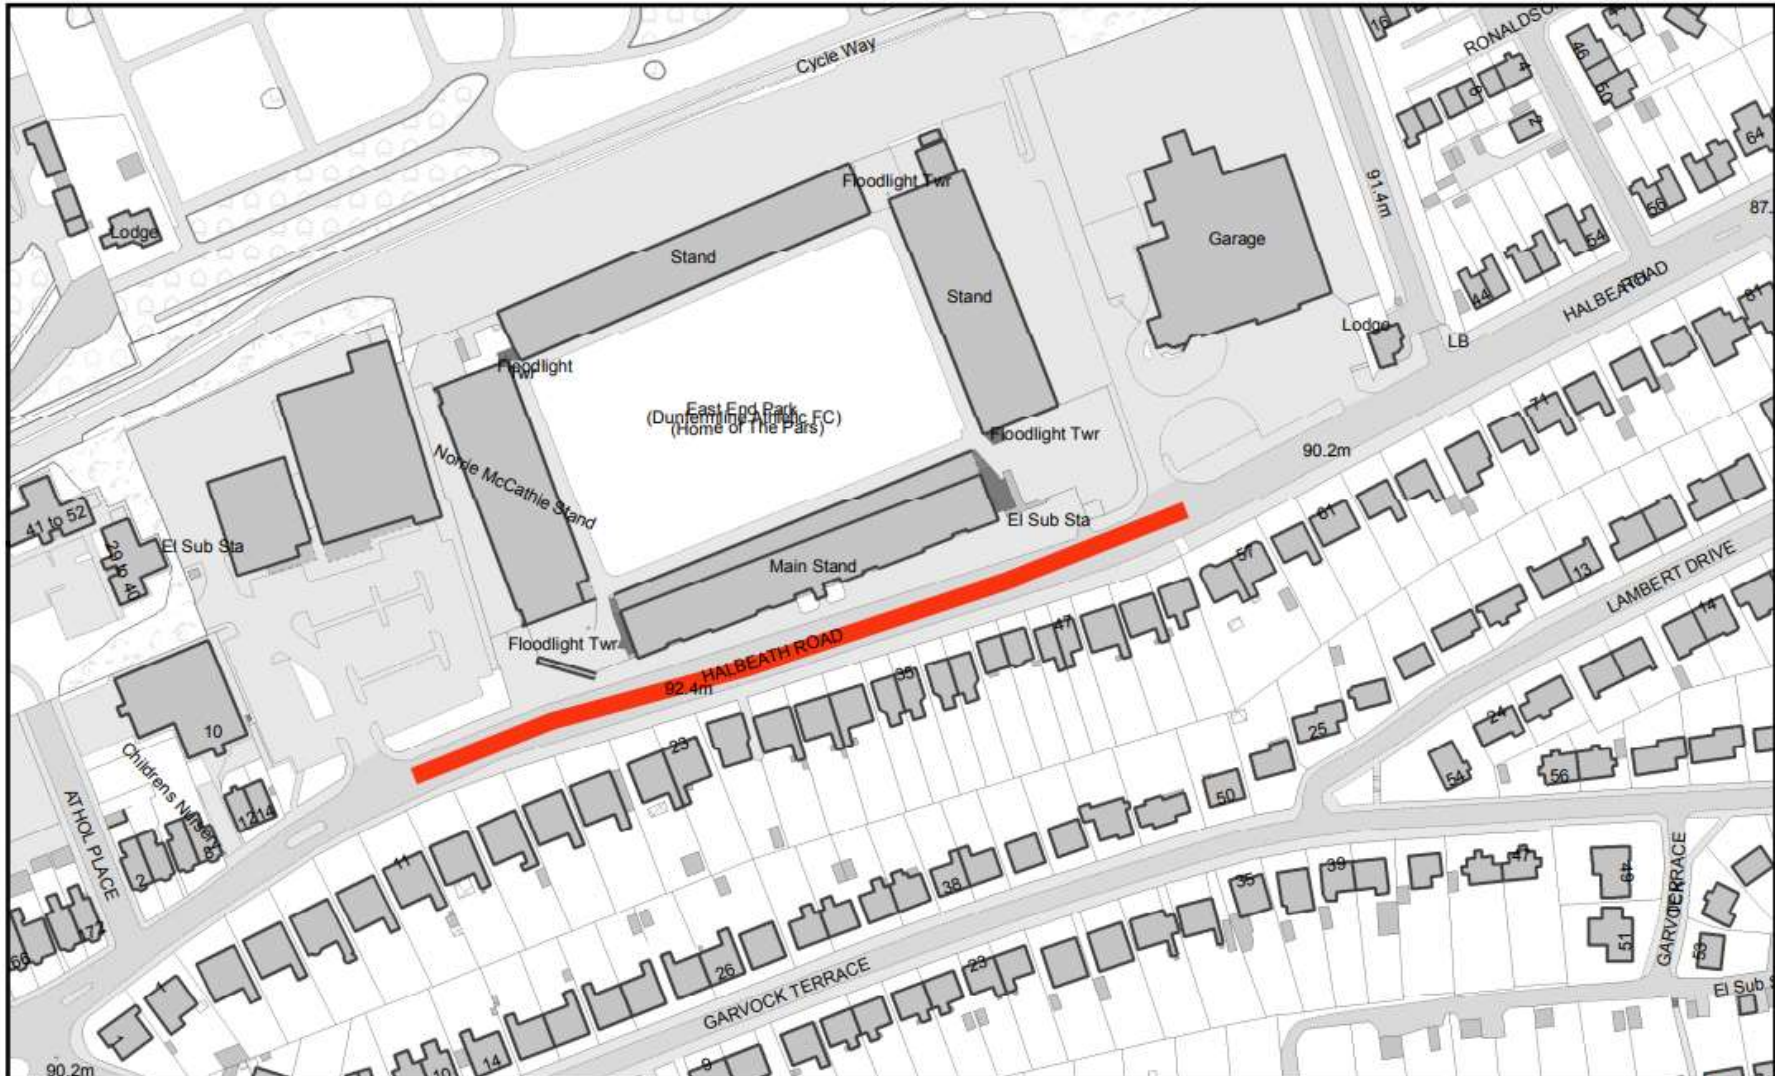

© Crown copyright and database rights 2020.
Ordnance Survey 100023385
Aerial Photography © copyright Getmapping.

N

Scale: 1:1,800

Halbeath Road, Dunfermline

Prepared By: NDD
Service: Roads & Transportation