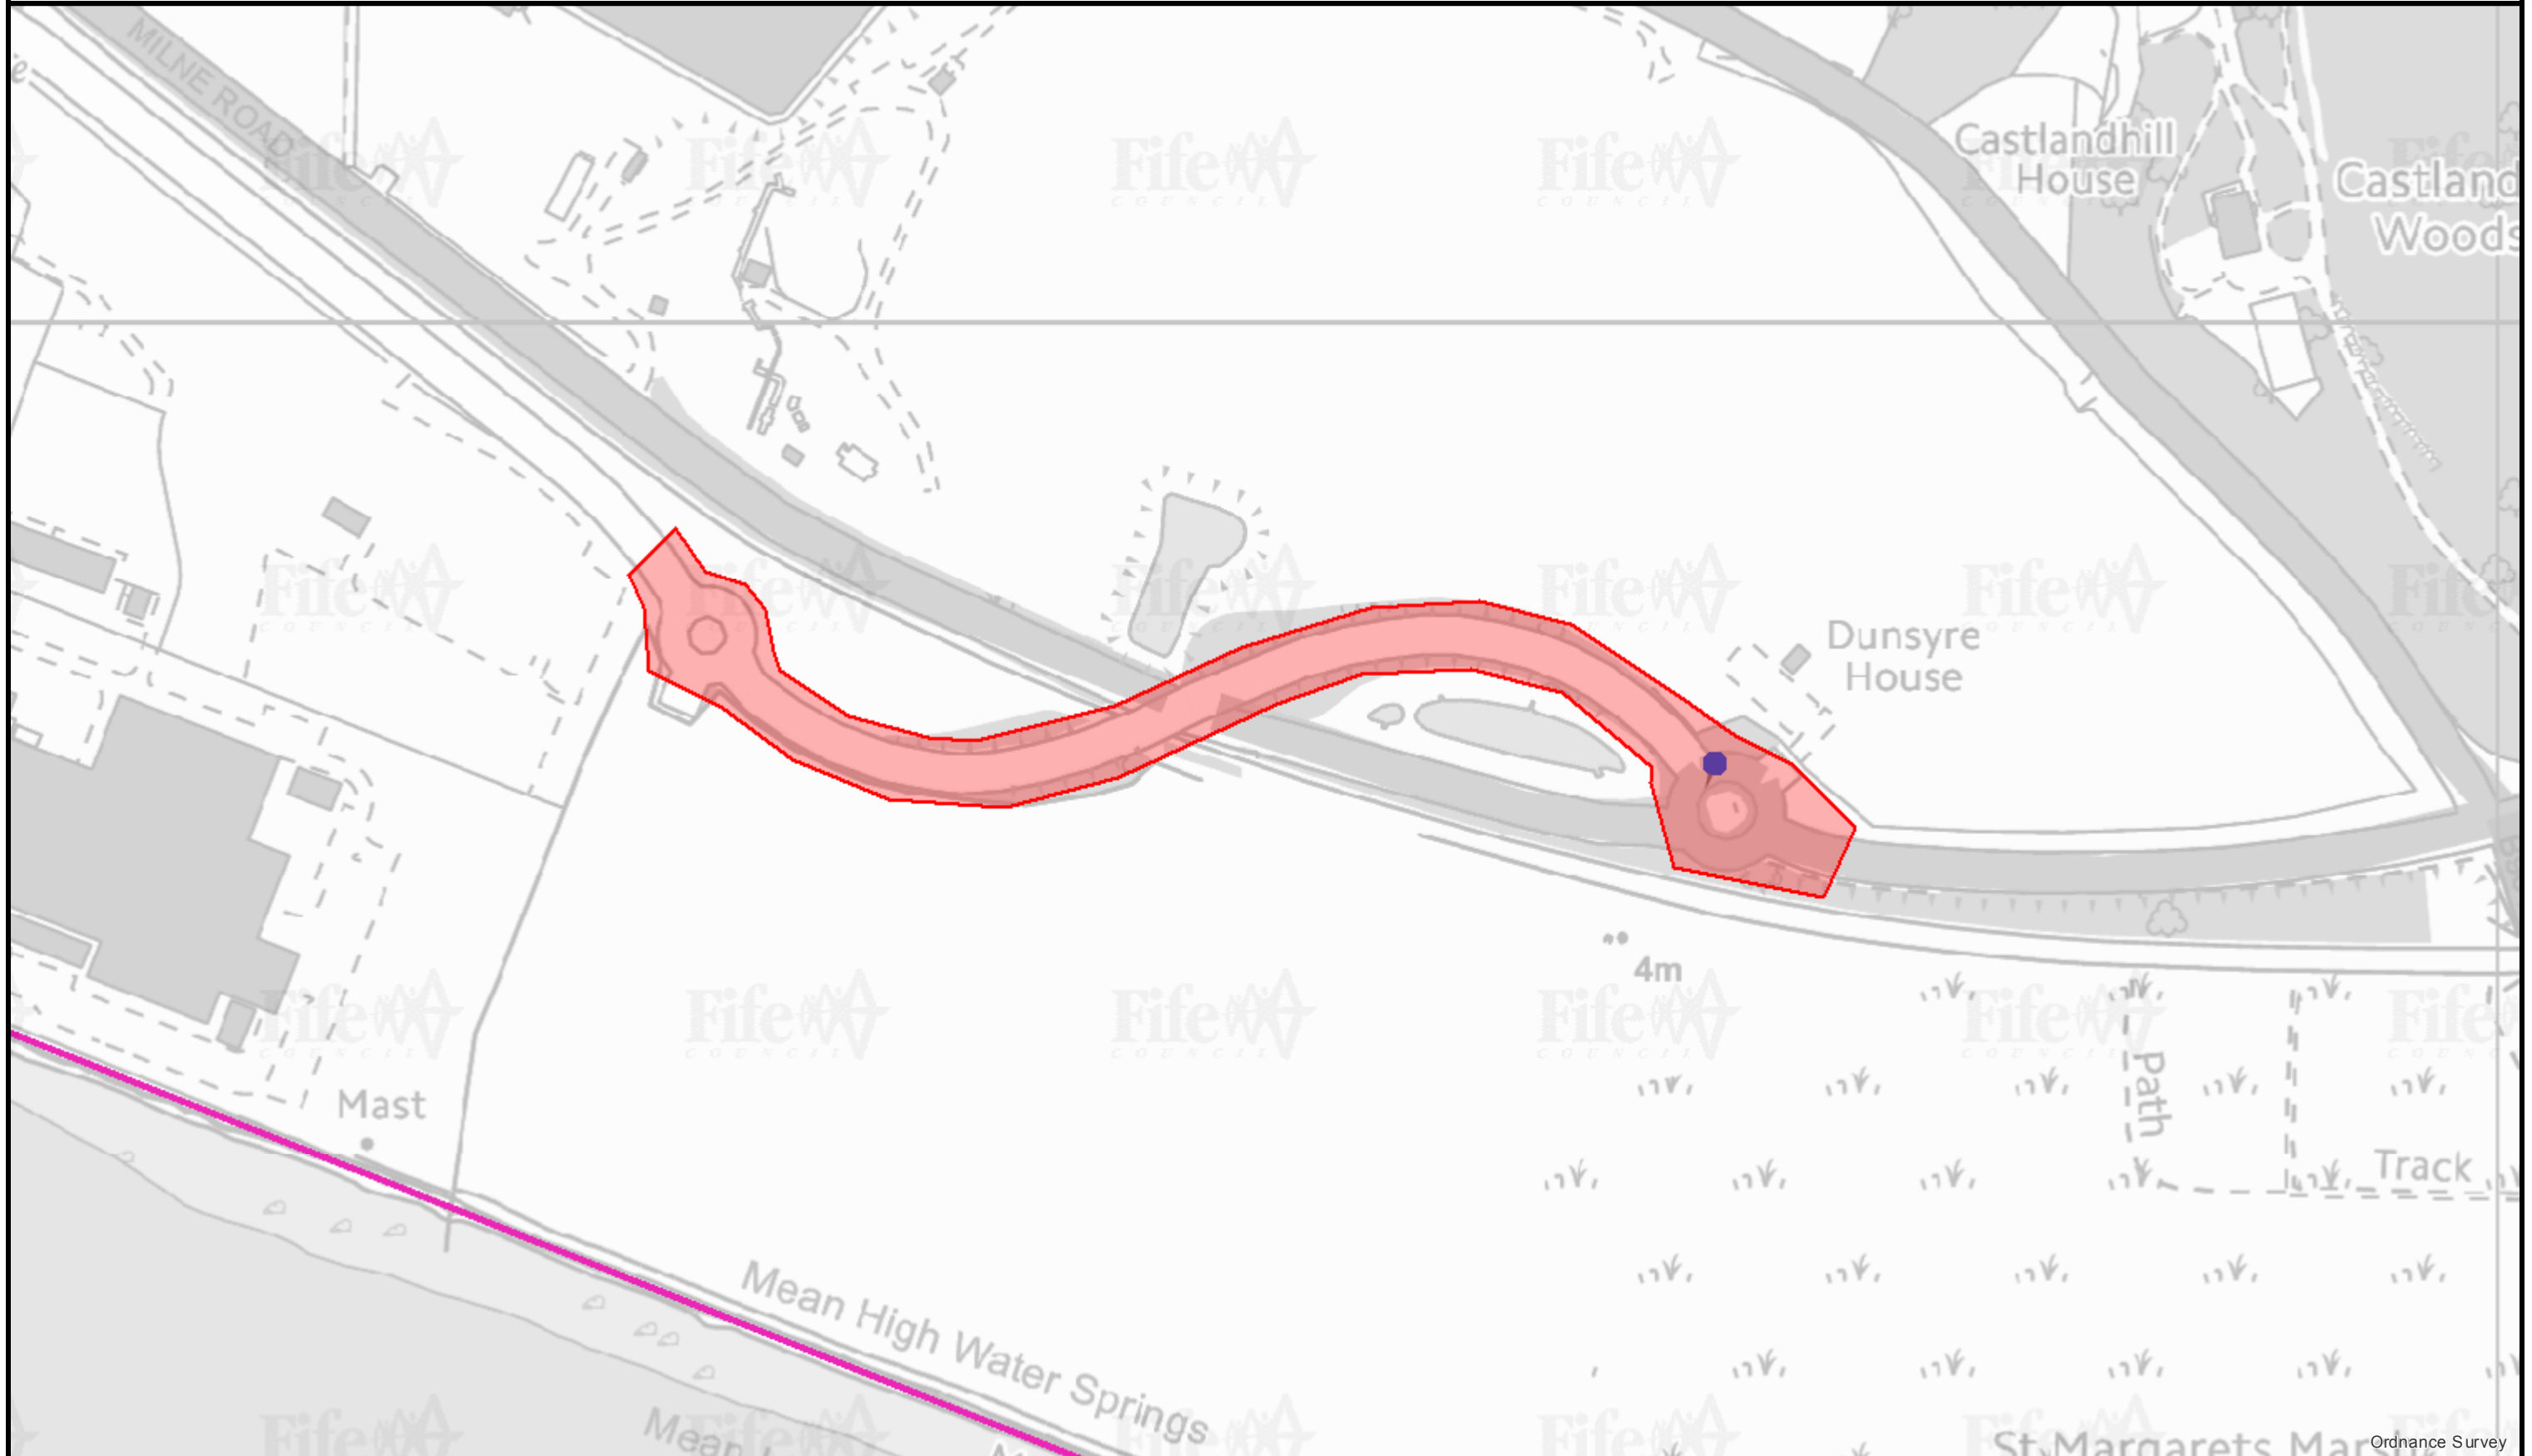

# St Margarets Way Rosyth

Prepared By:

Created Date: 18 November 2021

Reproduced by permission of Ordnance Survey on behalf of HMSO. © Crown copyright and database right 2021. All rights reserved. Ordnance Survey Licence number 100023385. Aerial Photography © copyright Getmapping.