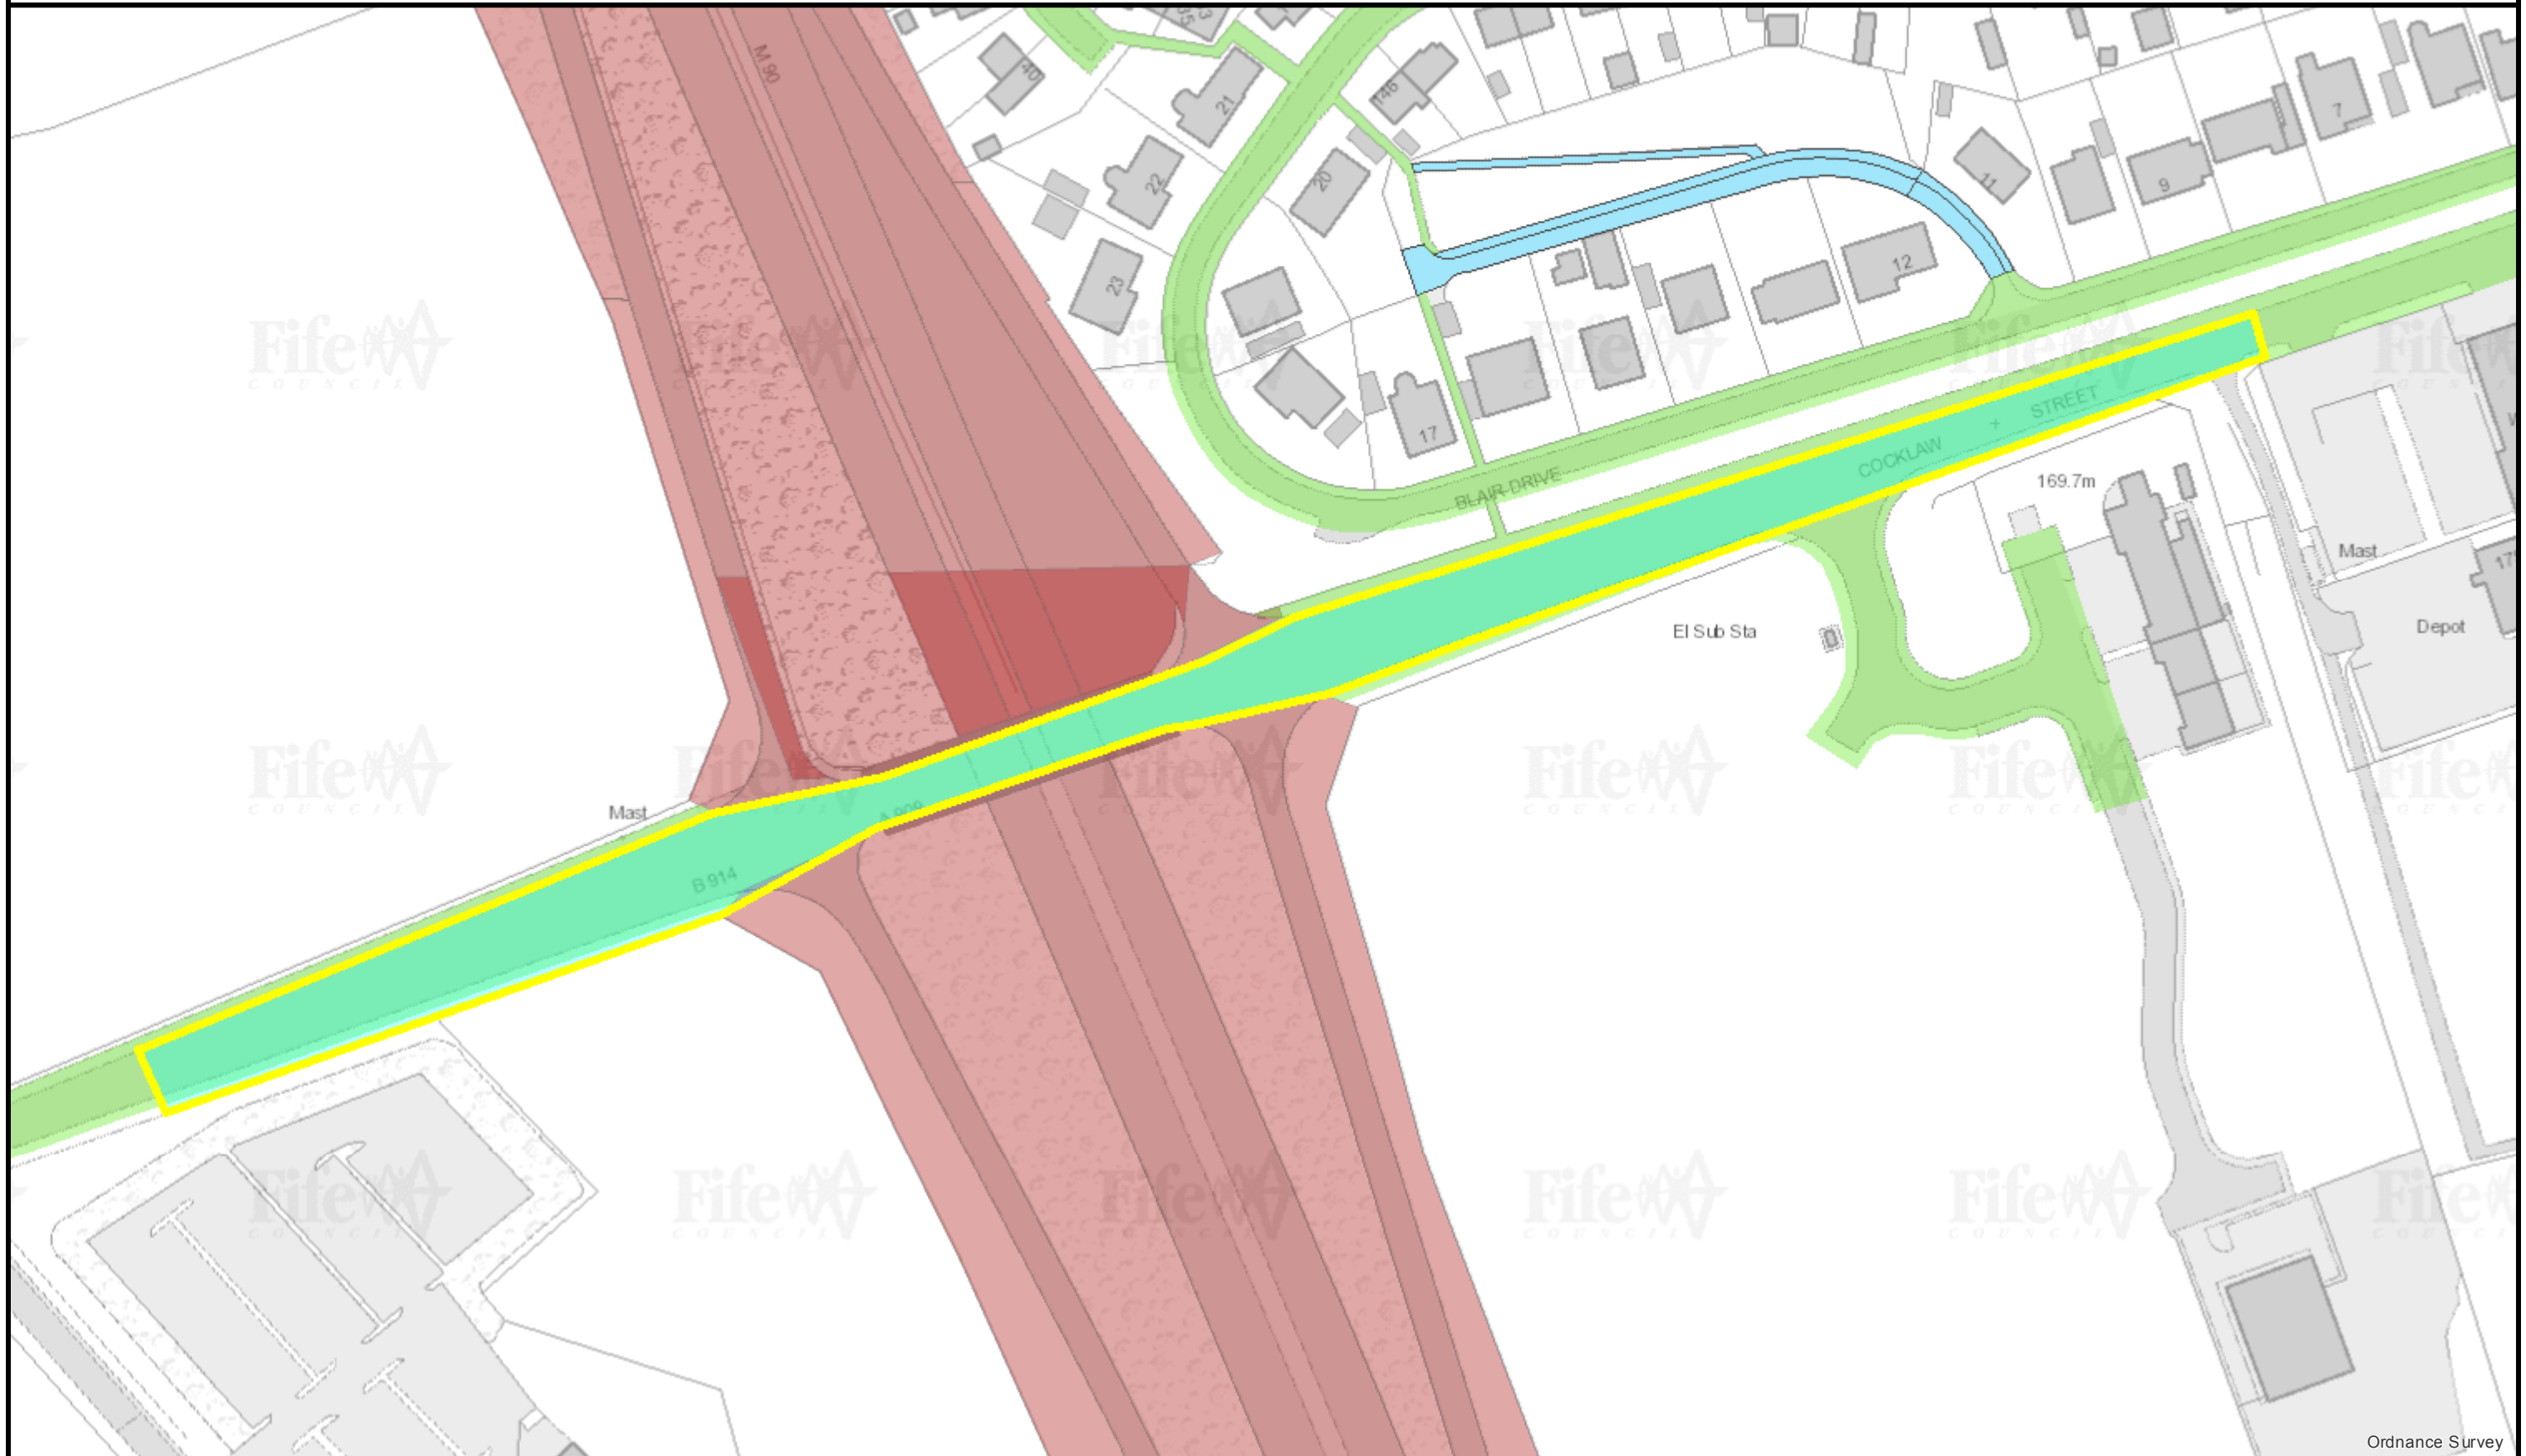

B914 W. of Overbridge to A909 Cocklaw Street

Prepared By: BS

Created Date: 08 April 2021

Ordnance Survey

Reproduced by permission of Ordnance Survey on behalf of HMSO. © Crown copyright and database right 2021. All rights reserved. Ordnance Survey Licence number 100023385. Aerial Photography © copyright Getmapping.