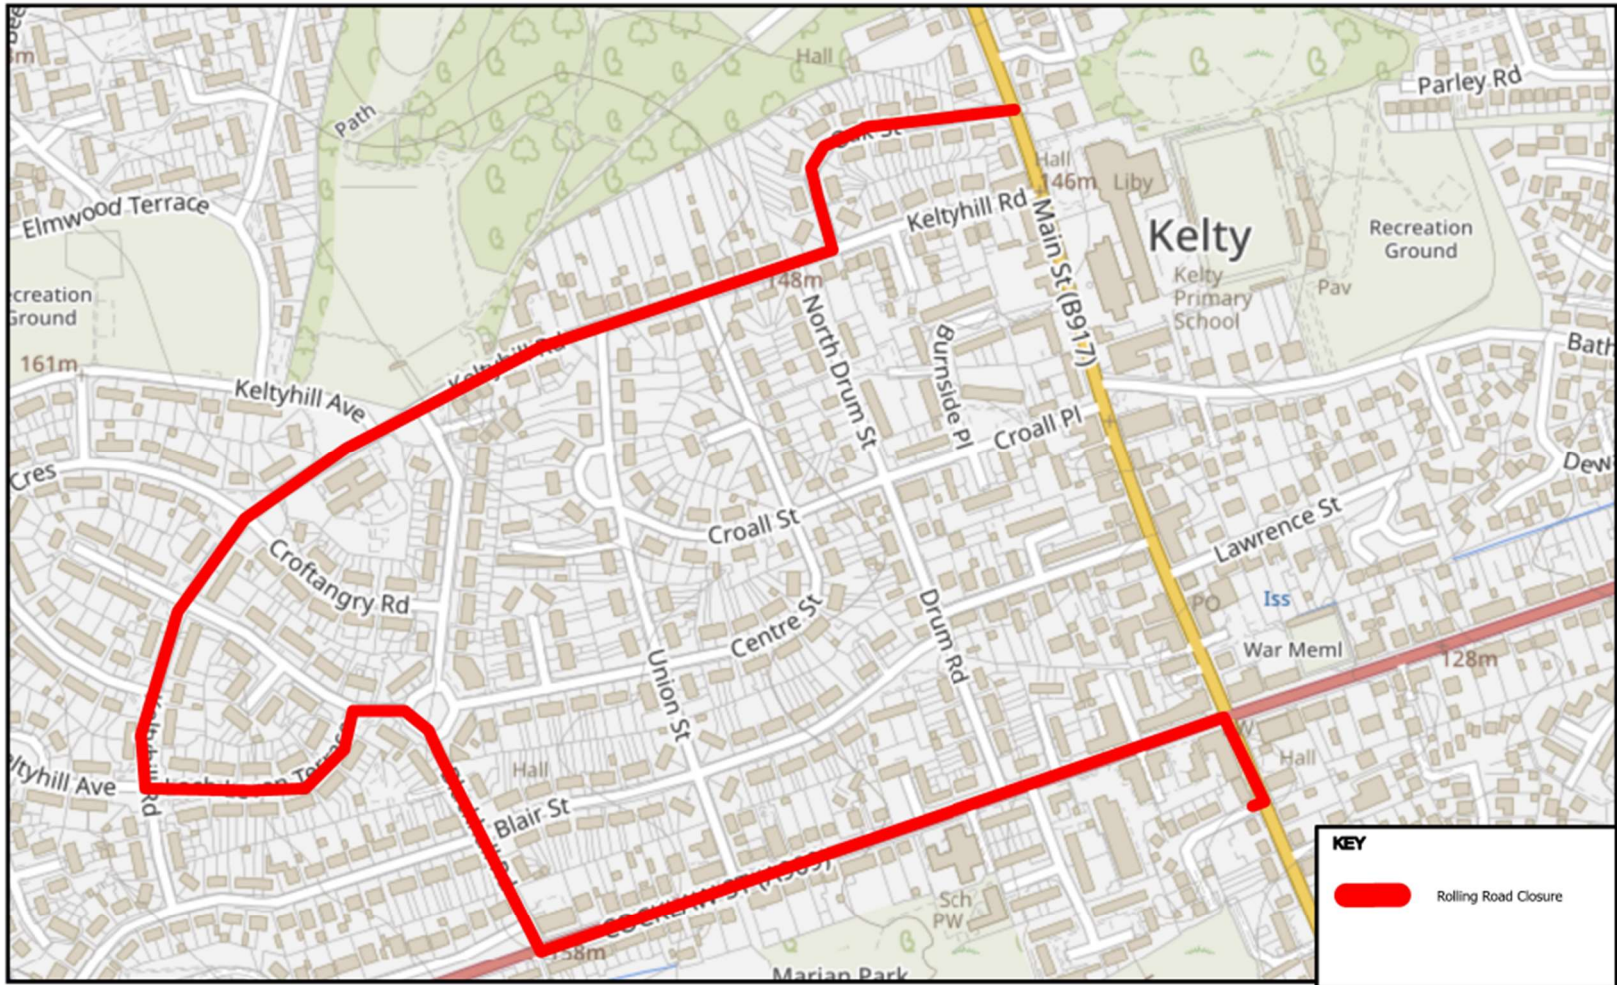

# Temporary Rolling Road Closure

**WHERE ?** Oak Street (from Main Street to Keltyhill Road);  
Keltyhill Road (from Oak Street to Loch Leven Terrace);  
Loch Leven Terrace (from Keltyhill Road to Blackhall Square);  
Blackhall Square (from Loch Leven Terrace to Blackhall Road);  
Blackhall Road (from Blackhall Square to A909 Cocklaw Street);  
A909 Cocklaw Street (from Blackhall Road to Oakfield Street).  
Oakfield Street (from Oakfield Street to Oakfield Court).

Access for emergency service vehicles and pedestrians will be maintained.

**WHEN ?** Rolling Road Closure from 9.30am until 10.30am on Saturday 27<sup>th</sup> June 2026.

**WHY ?** To allow Loyal Orange Lodge Parade to take place in safety.

**WHO ?** Loyal Orange Lodge District 45 has requested the restriction and can be contacted and can be contacted as follows:

Event Organiser: 07958056430

**KEY**

 Rolling Road Closure

© Crown copyright and database rights 2025.  
 Ordnance Survey 100023385  
 Aerial Photography © copyright Getmapping.

N  
  
 Scale: 1:4,340

**Loyal Orange Order Parade, Kelty**

Prepared By: BL  
 Service: Roads & Transportation