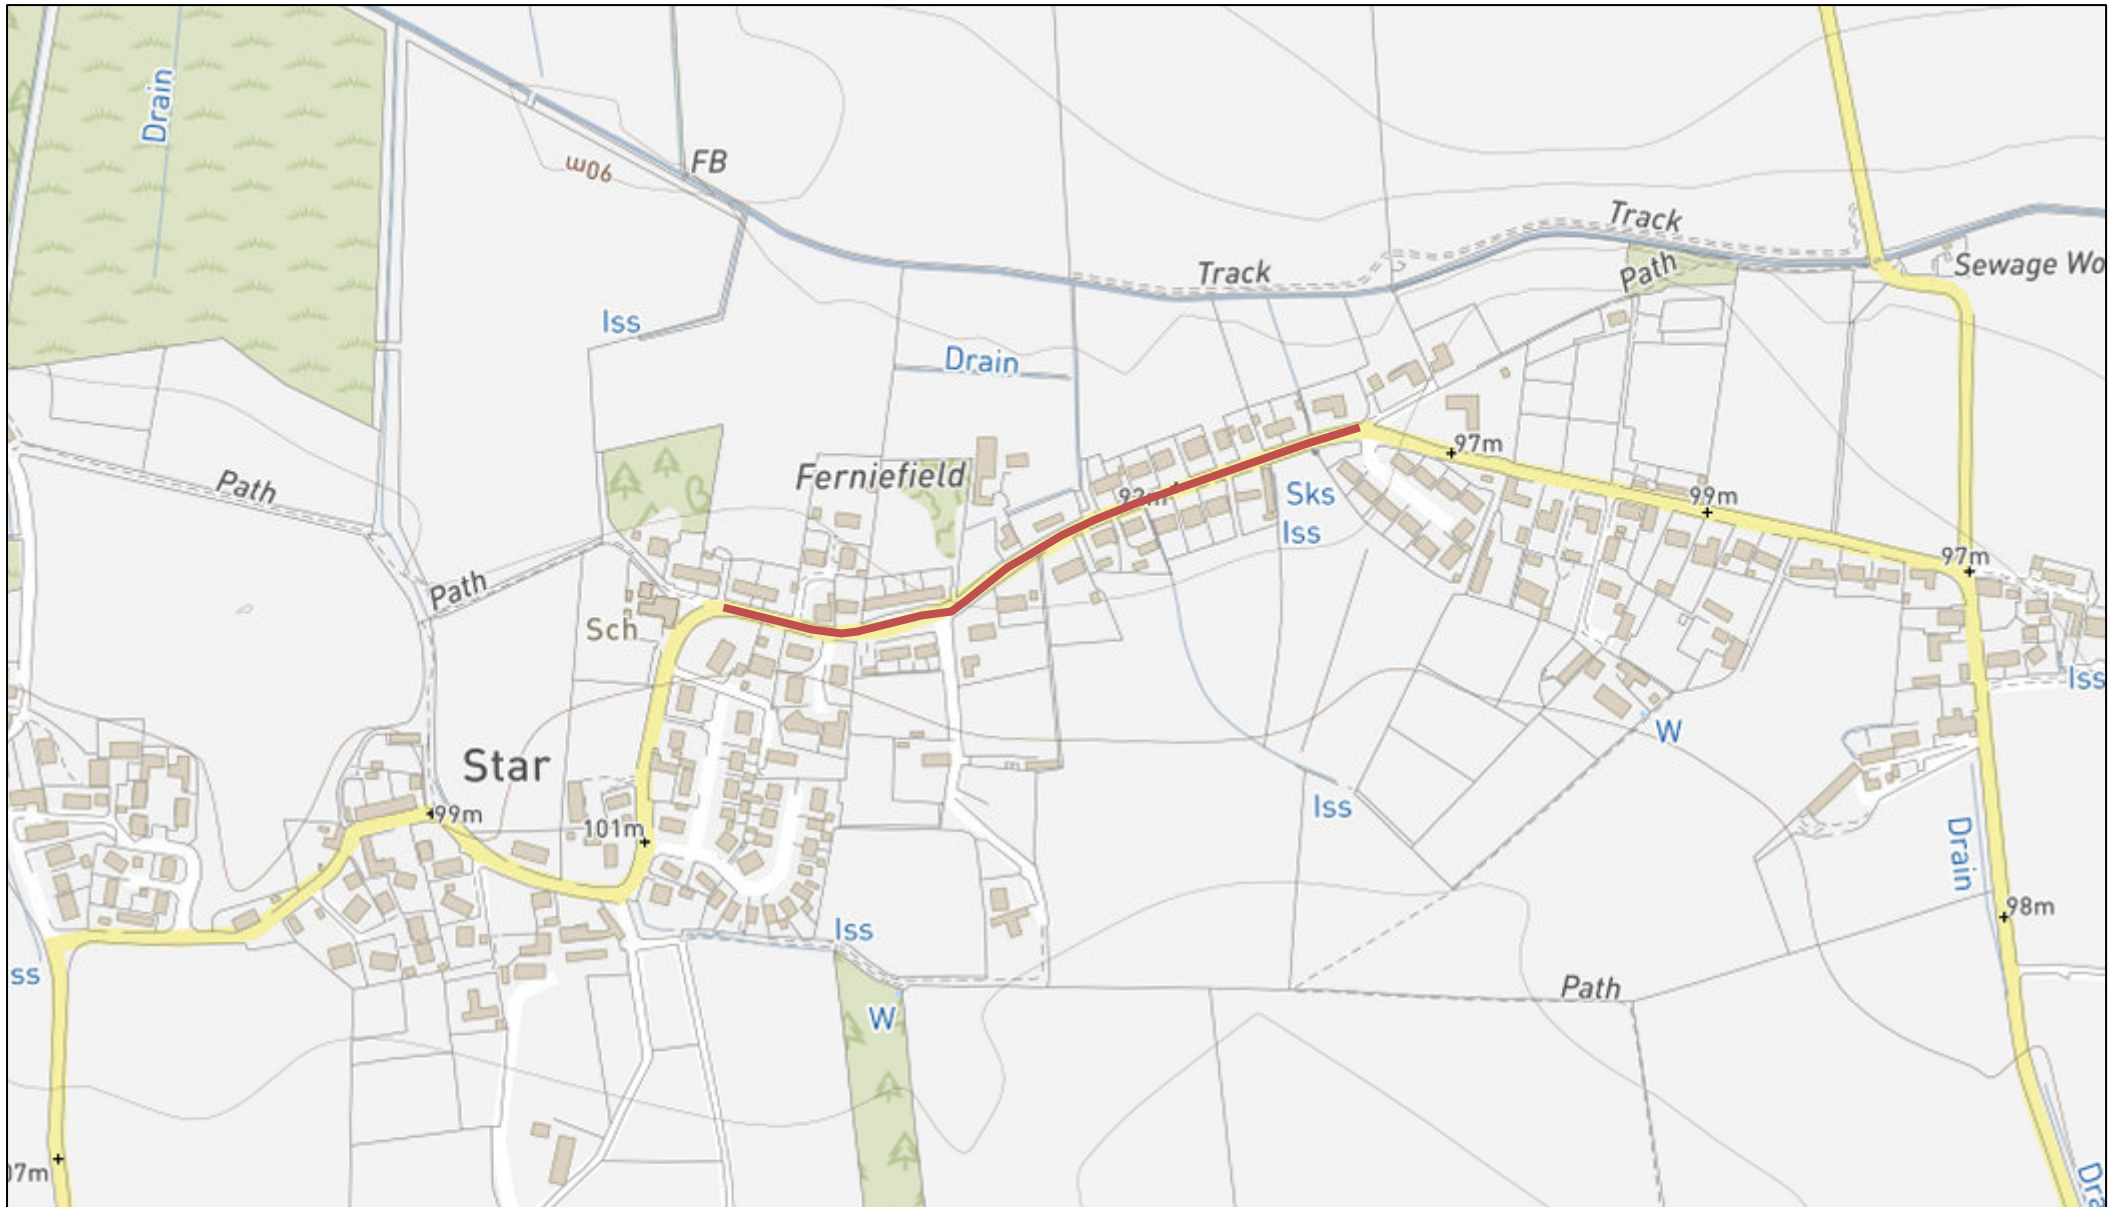

C32 Main Street, Star - Footways

1/10/2022, 3:33:01 PM

1:9,028

Sources: Esri, HERE, Garmin, Intermap, increment P Corp., GEBCO, USGS, FAO, NPS, NRCAN, GeoBase, IGN, Kadaster NL, Ordnance Survey, Esri Japan, METI, Esri China (Hong Kong), (c) OpenStreetMap contributors, and the GIS User Community