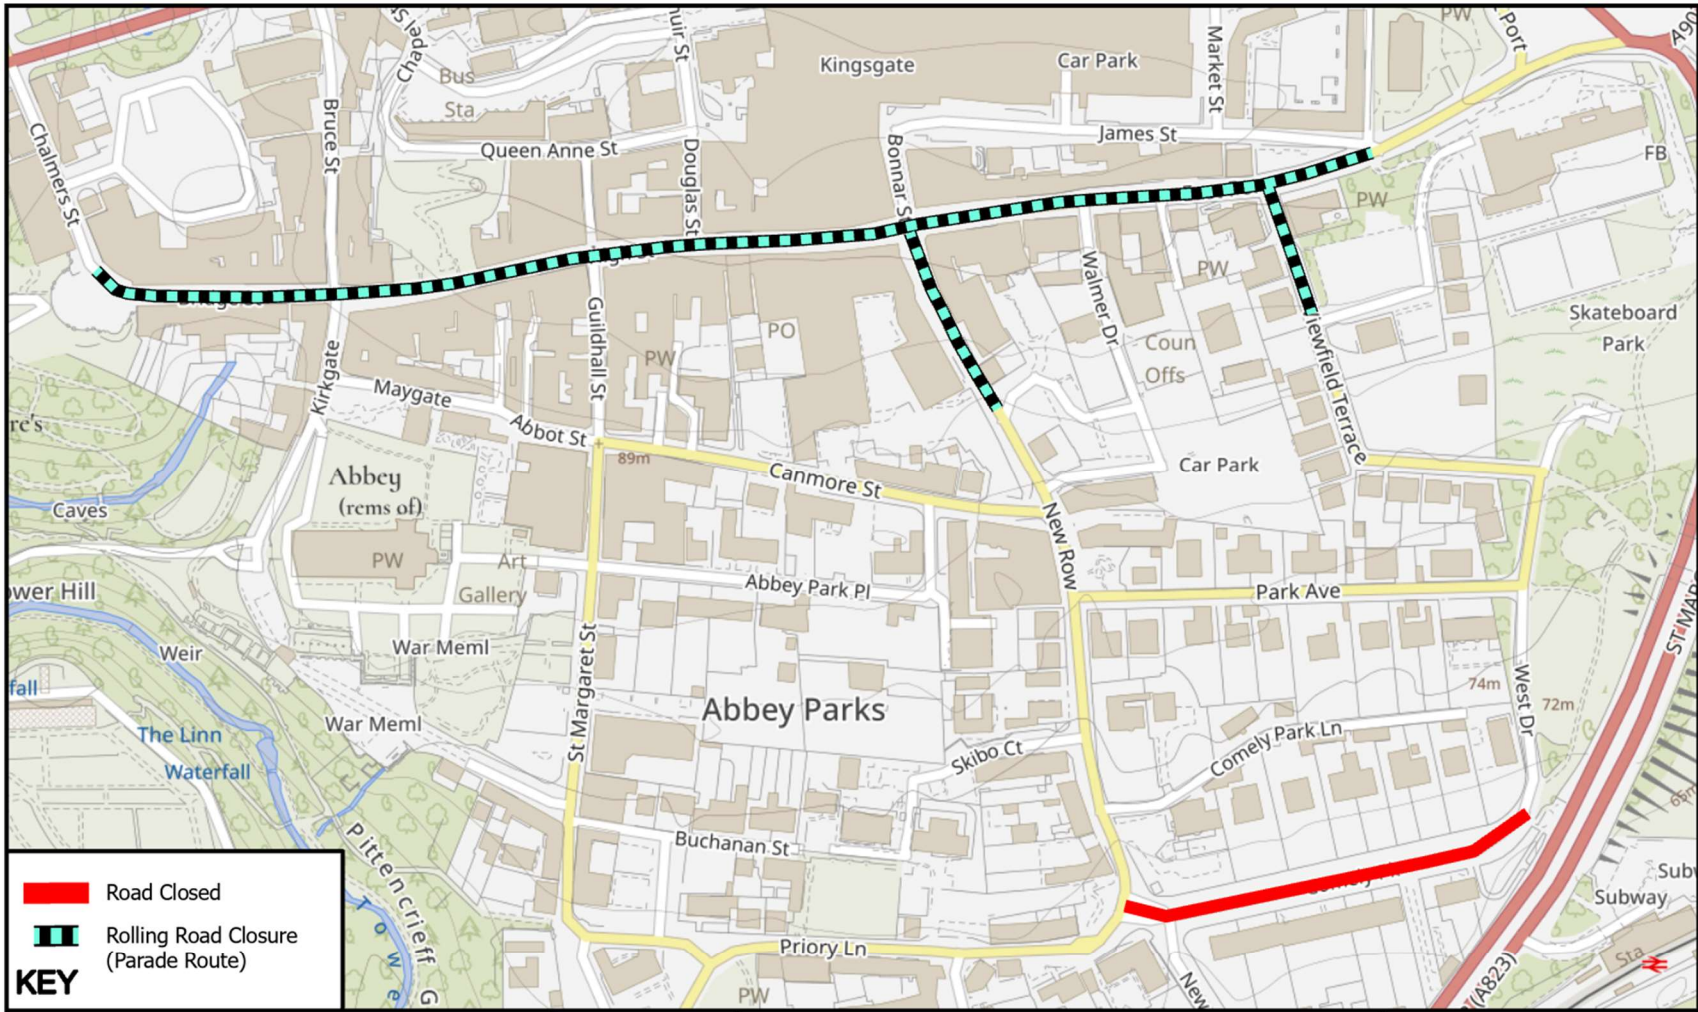

Temporary Road Closure

WHERE & WHEN?

Rolling Road Closure

Viewfield Terrace, Dunfermline (from Viewfield Terrace carpark to Jct. East Port);

East Port, Dunfermline (from Jct. James Street to Jct. High Street);

High Street, Dunfermline (from Jct. East Port to Jct. Bridge Street);

Bridge Street, Dunfermline (from Jct. High Street to the entrance of Pittencreiff Park).

New Row, Dunfermline (from Jct Walmer Drive Car Park to Jct High Street/East Port)

Between 10.30am and 1pm Saturday 27th June 2026.

Road Closure

Comley Park Dunfermline (from Jct. New Row to Jct. West Lane).

Between 9am and 11am Saturday 27th June 2026.

Access for emergency service vehicles and residents will be maintained.

Parade organiser:

07719435833

KEY

- Road Closed
- Rolling Road Closure (Parade Route)

© Crown copyright and database rights 2026.
 Ordnance Survey 100023385
 Aerial Photography © copyright Getmapping.

N

Scale: 1:3,213