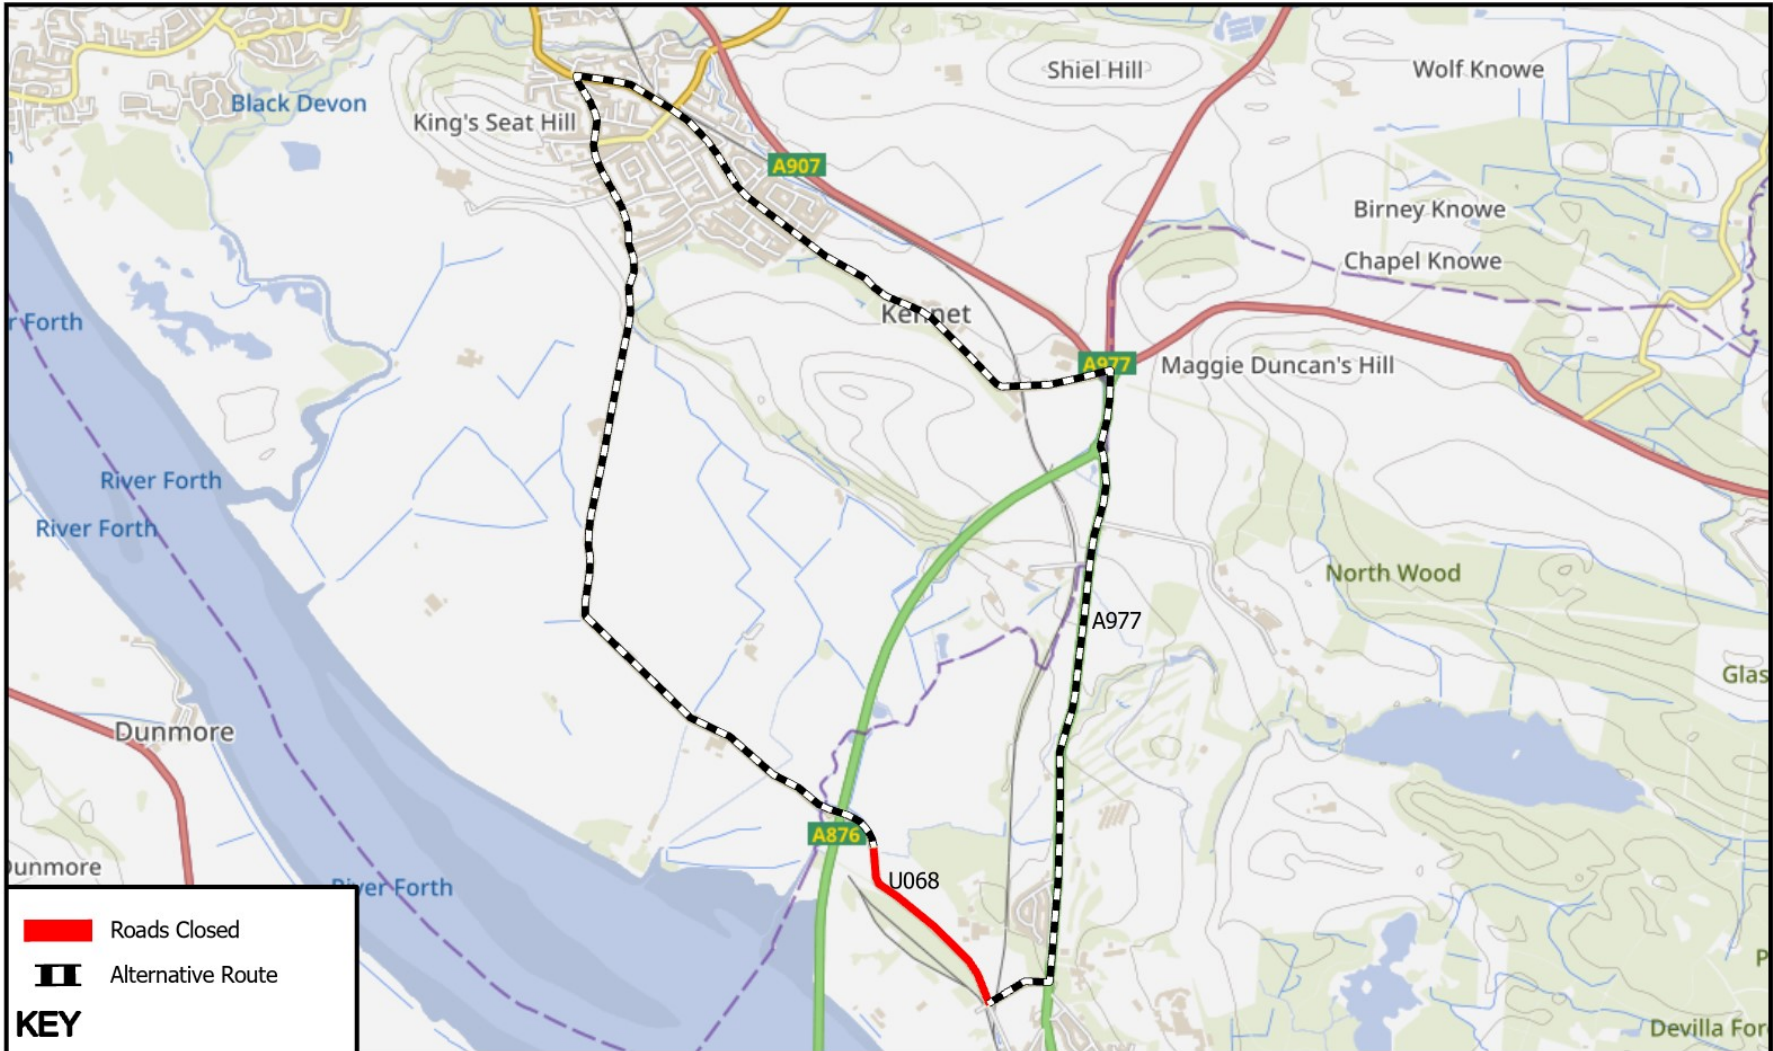

© Crown copyright and database rights 2026.
Ordnance Survey 100023385
Aerial Photography © copyright Getmapping.

Temporary Road Closure
U068, Kincardine

Prepared By: MR

Service: Roads & Transportation