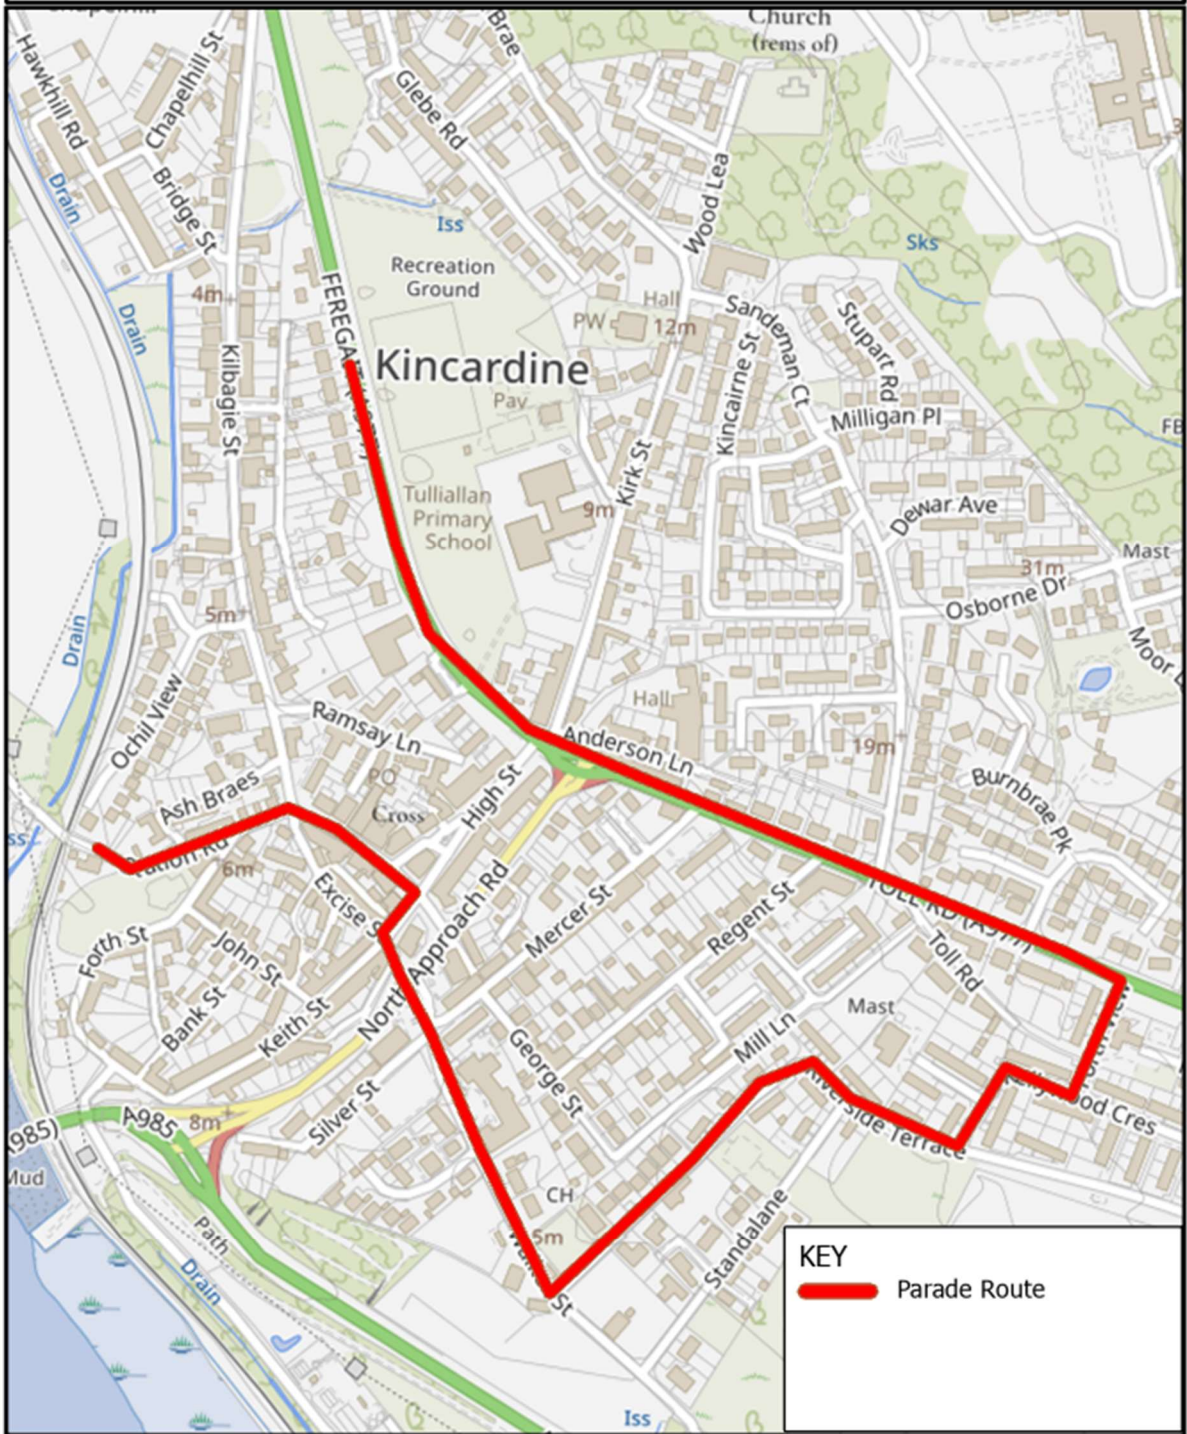

Kincardine Children's Gala

Prepared By: NDD

Service: Roads & Transportation

© Crown copyright and database rights 2025.
Ordnance Survey 100023385
Aerial Photography © copyright Getmapping.

N
Scale 1:4,500