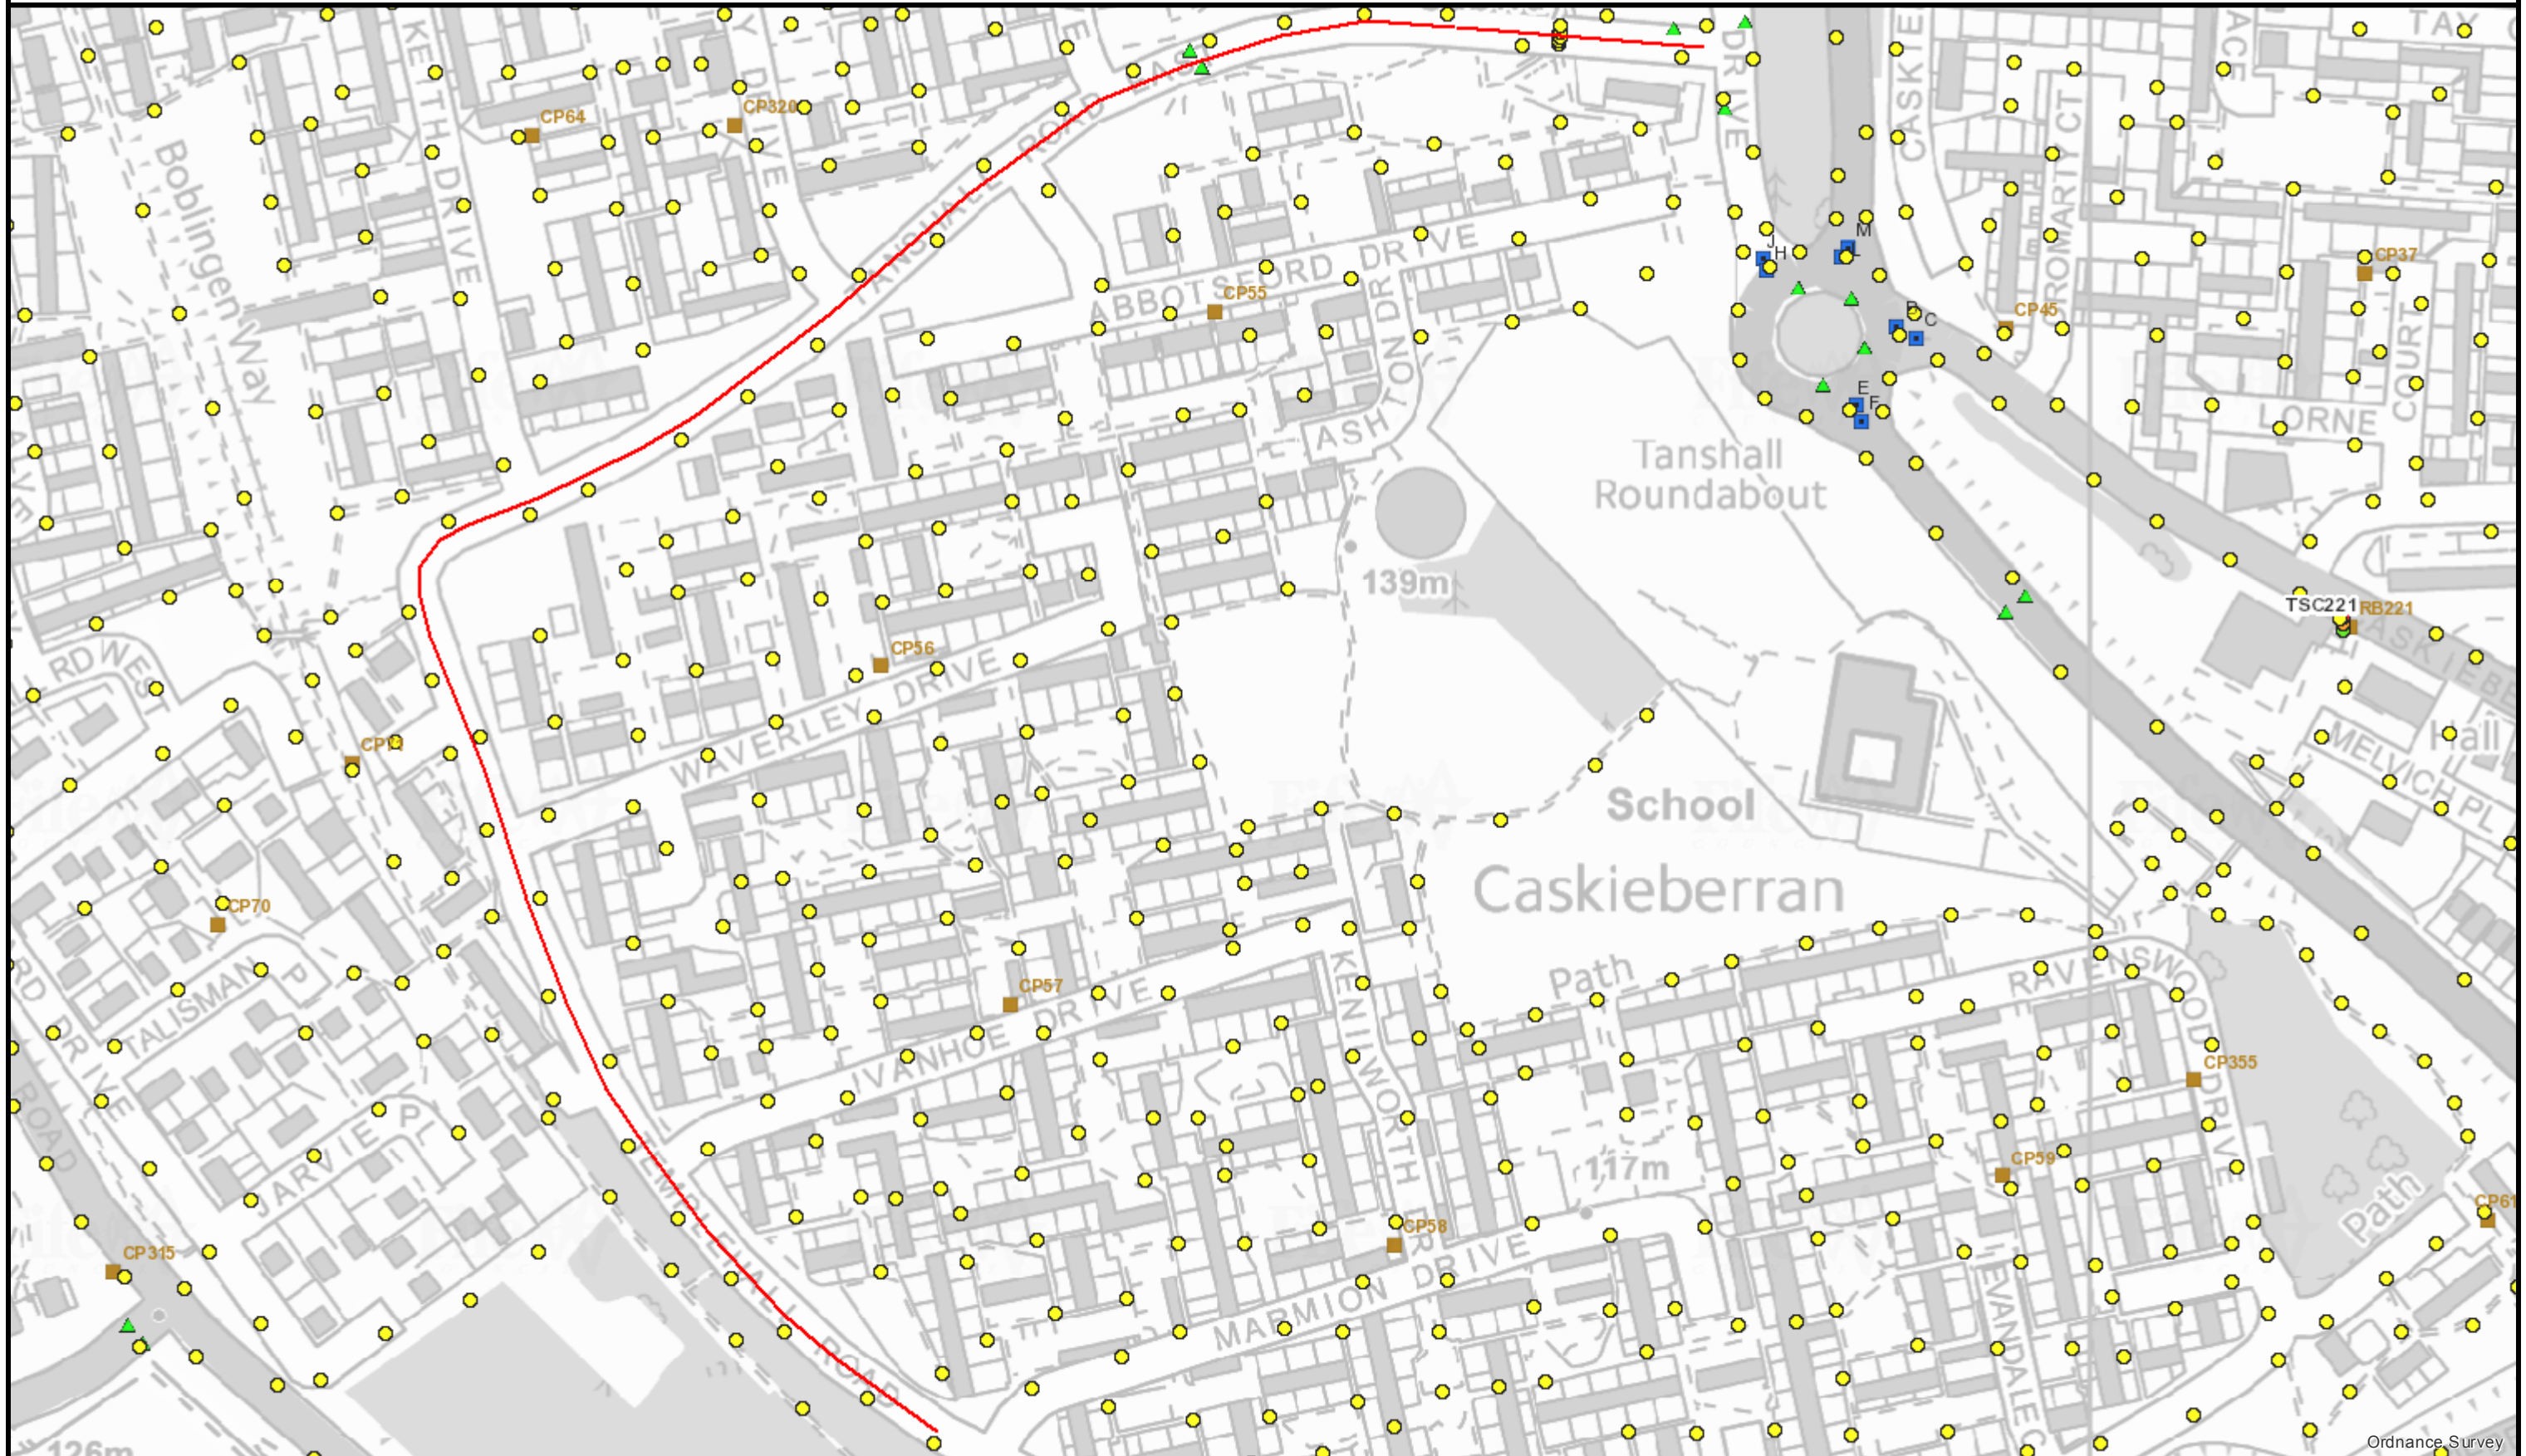

# Glenrothes, Tanshall Road East & Templehall Road

## Street Lighting

Prepared By:

Created Date: 03 December 2021

Ordnance Survey

Reproduced by permission of Ordnance Survey on behalf of HMSO. © Crown copyright and database right 2021. All rights reserved. Ordnance Survey Licence number 100023385. Aerial Photography © copyright Getmapping.