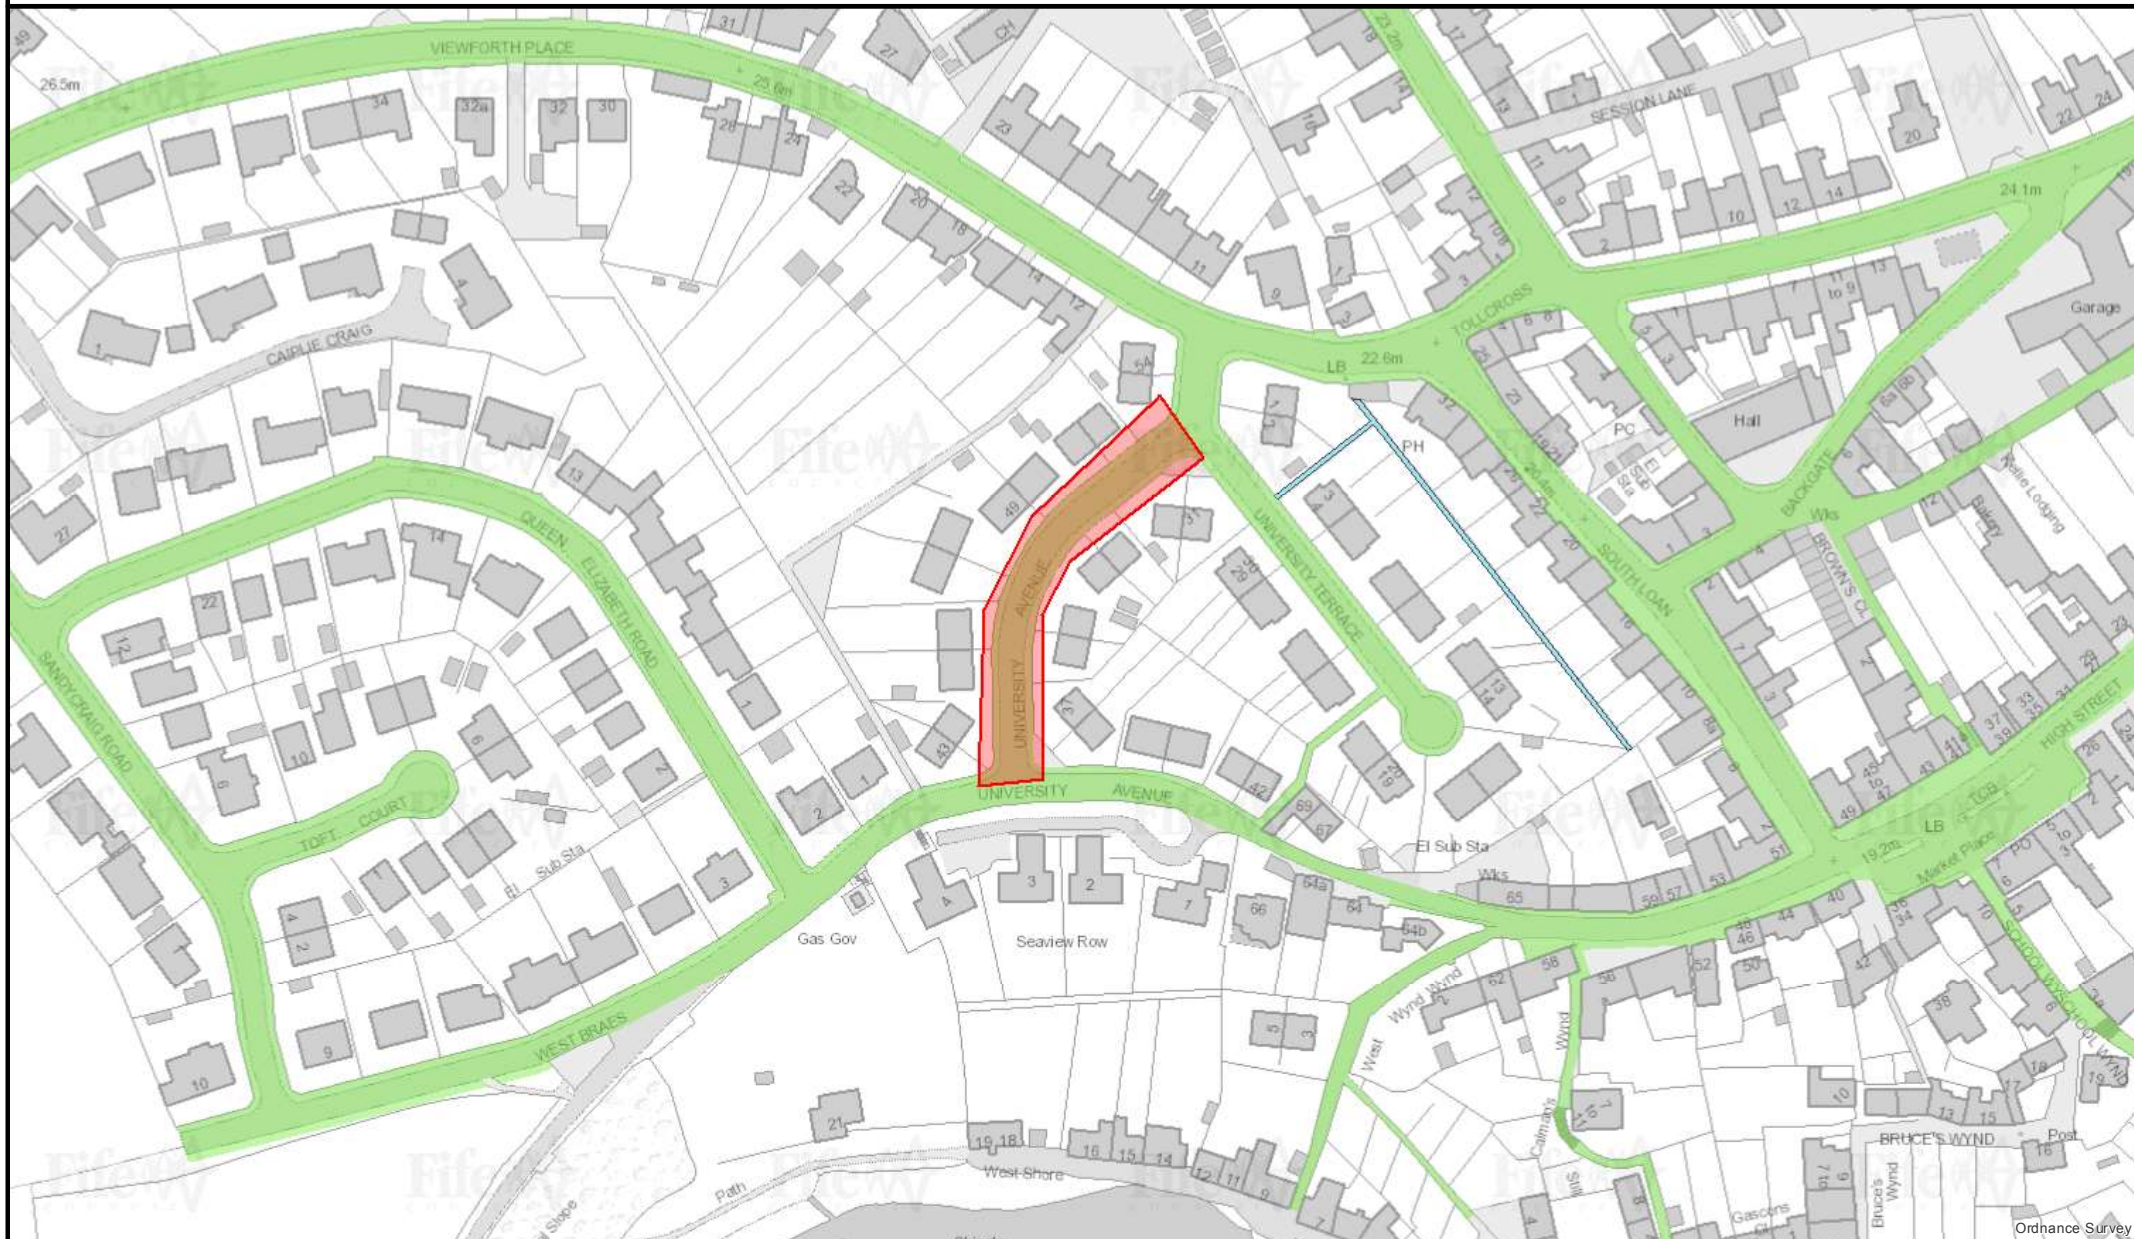

University Avenue Pittenweem

Prepared By:

Created Date: 22 November 2021

Reproduced by permission of Ordnance Survey on behalf of HMSO. © Crown copyright and database right 2021. All rights reserved. Ordnance Survey Licence number 100023385. Aerial Photography © copyright Getmapping.