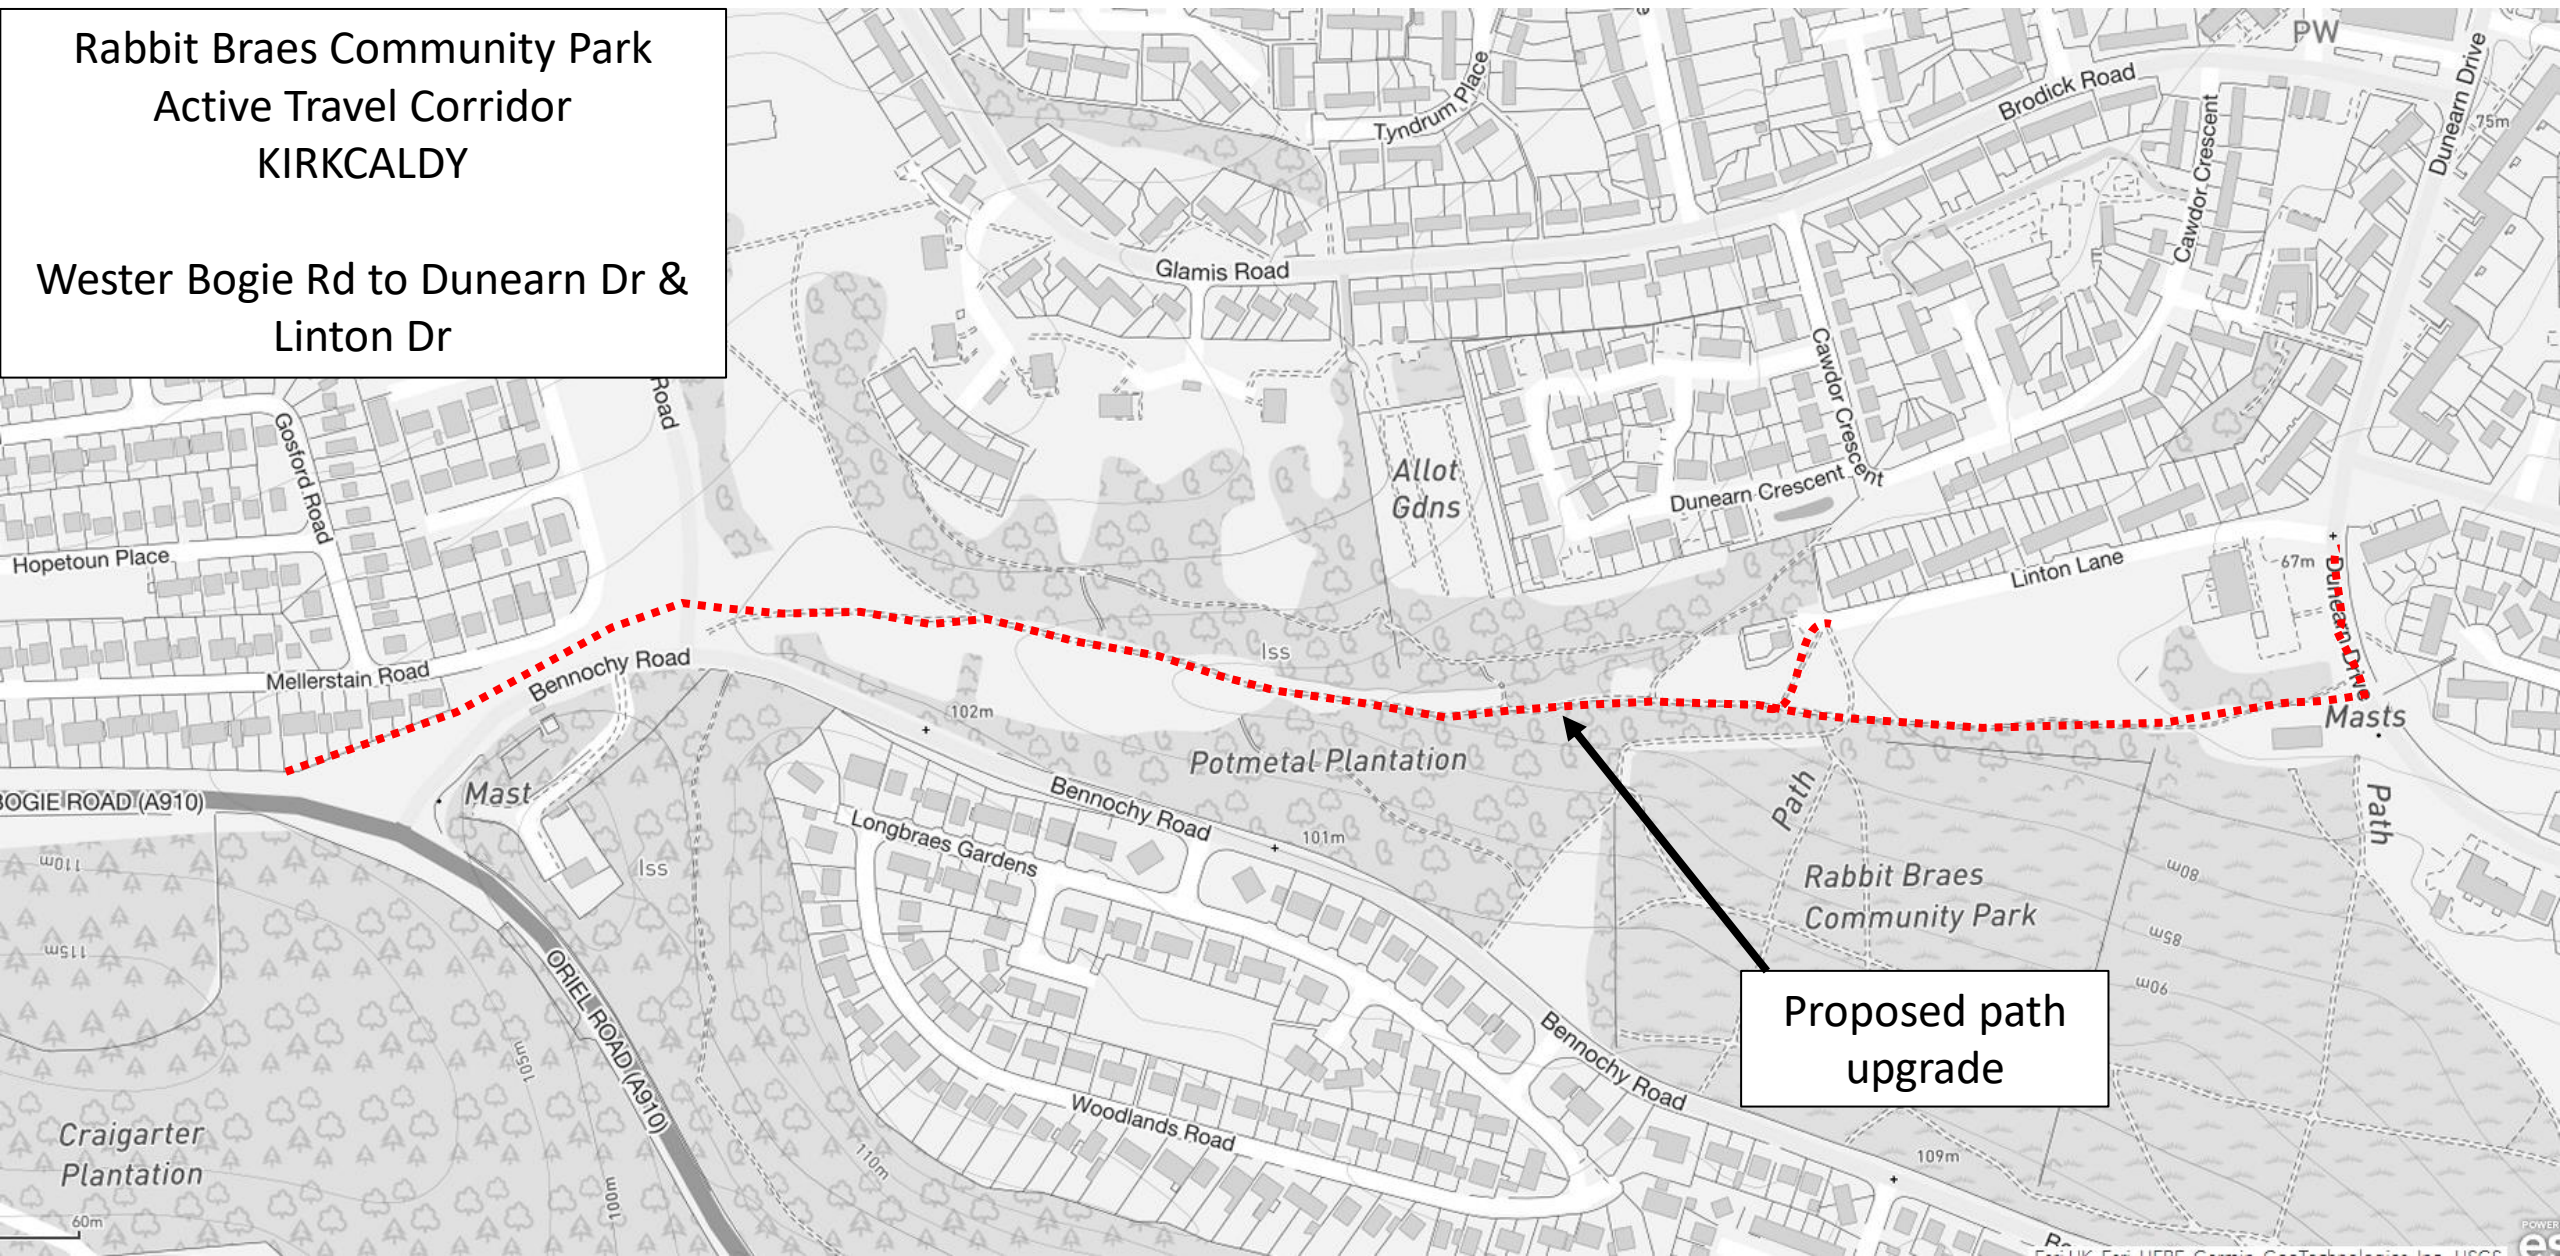

Rabbit Braes Community Park
Active Travel Corridor
KIRKCALDY

Wester Bogie Rd to Dunearn Dr &
Linton Dr

Proposed path
upgrade