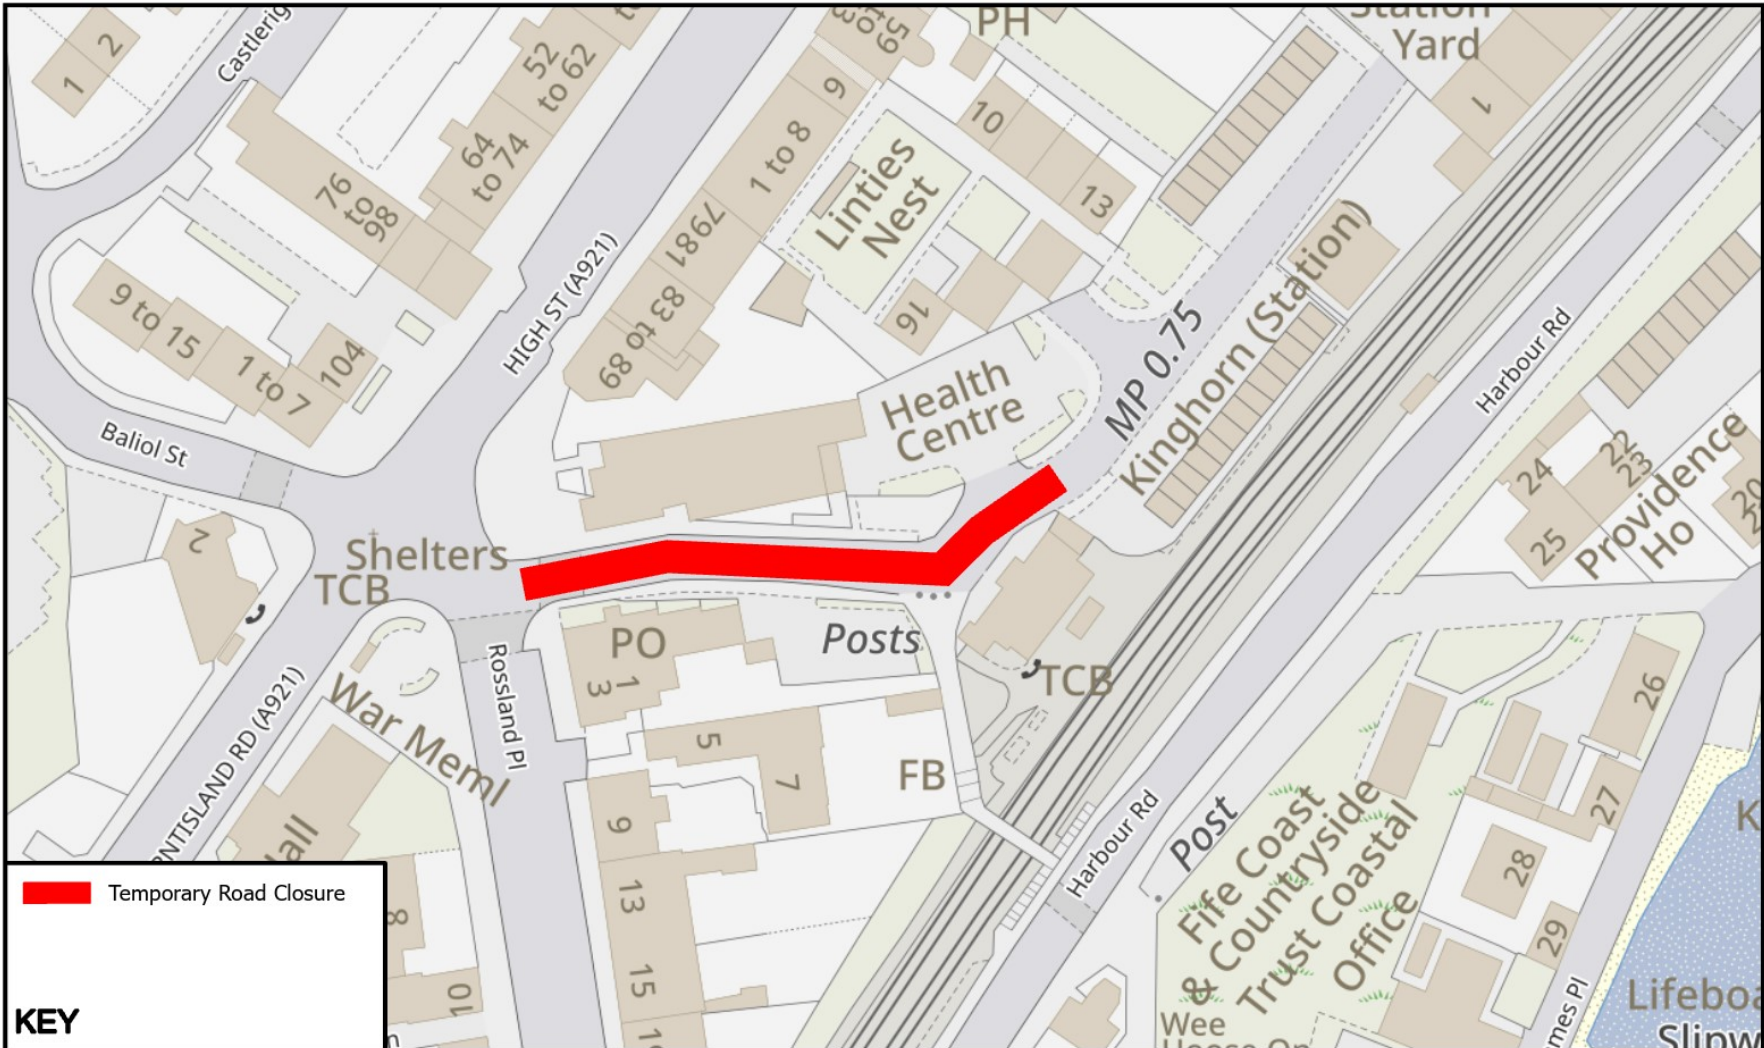

Temporary Overnight Road Closure
Station Brae, Kinghorn

WHERE? Station Brae – From Jct. of Rossland Place to
Kinghorn Rail Station.

There is no alternative route for vehicular traffic.

Access for emergency services, residents vehicles
and pedestrians will be maintained.

Contact Tel. no: 01698 862 888

 Temporary Road Closure

KEY

© Crown copyright and database rights 2026.
 Ordnance Survey 100023385
 Aerial Photography © copyright Getmapping.

Temporary Road Closure
 Station Brae, Kinghorn