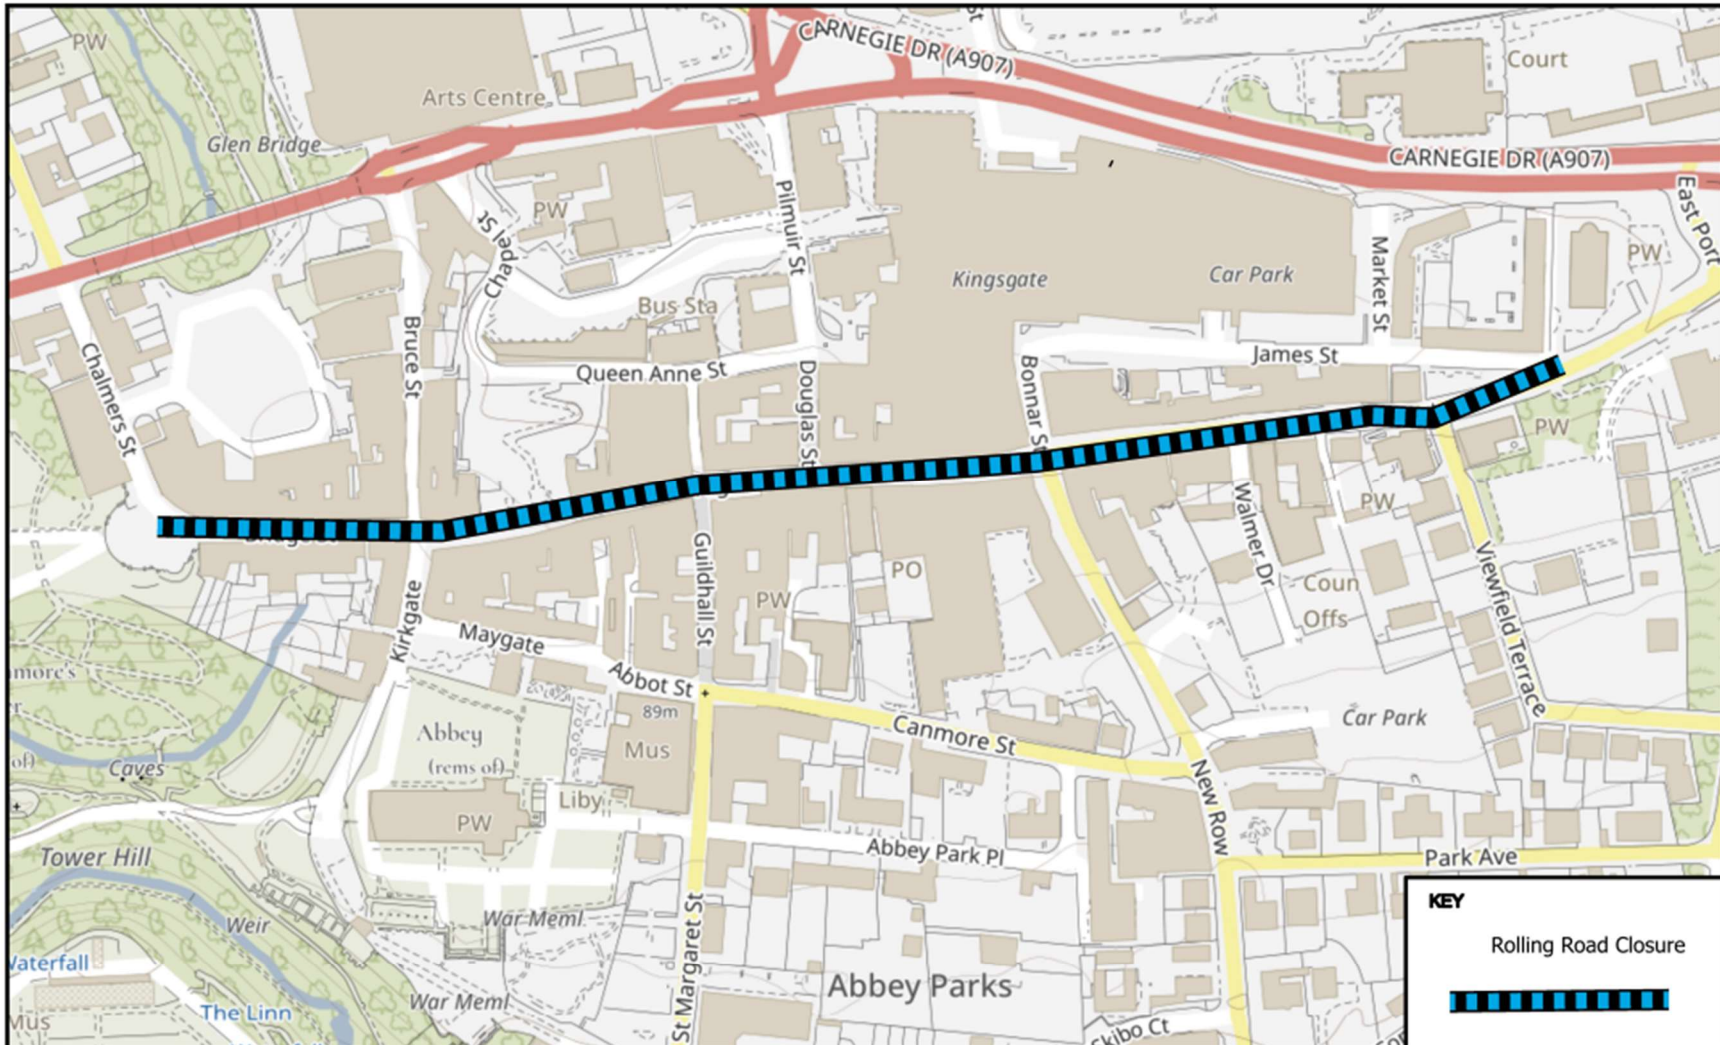

# Temporary Rolling Road Closure

**WHERE ?** Bridge Street, Dunfermline (from Glen Gates to High Street).  
High Street, Dunfermline (from Bridge Street to East Port).  
East Port, Dunfermline (from High Street to St Margarets RC  
Memorial Church).

Access for emergency service vehicles and residents will be  
maintained.

Pedestrian access will be maintained.

**WHEN ?** From 2pm to 2.30pm Sunday 14<sup>th</sup> June 2026.

**WHY ?** To allow St Margarets Pilgrimage to be carried out in safety.

**KEY**

Rolling Road Closure

June 2026

© Crown copyright and database rights 2024.  
Ordnance Survey 100023385  
Aerial Photography © copyright Getmapping.

N  
Scale: 1:2,980

**St Margarets Pilgrimage , Dunfermline.**  
Prepared By: BL  
Service: Roads & Transportation  
Printing Date: 16/06/2024