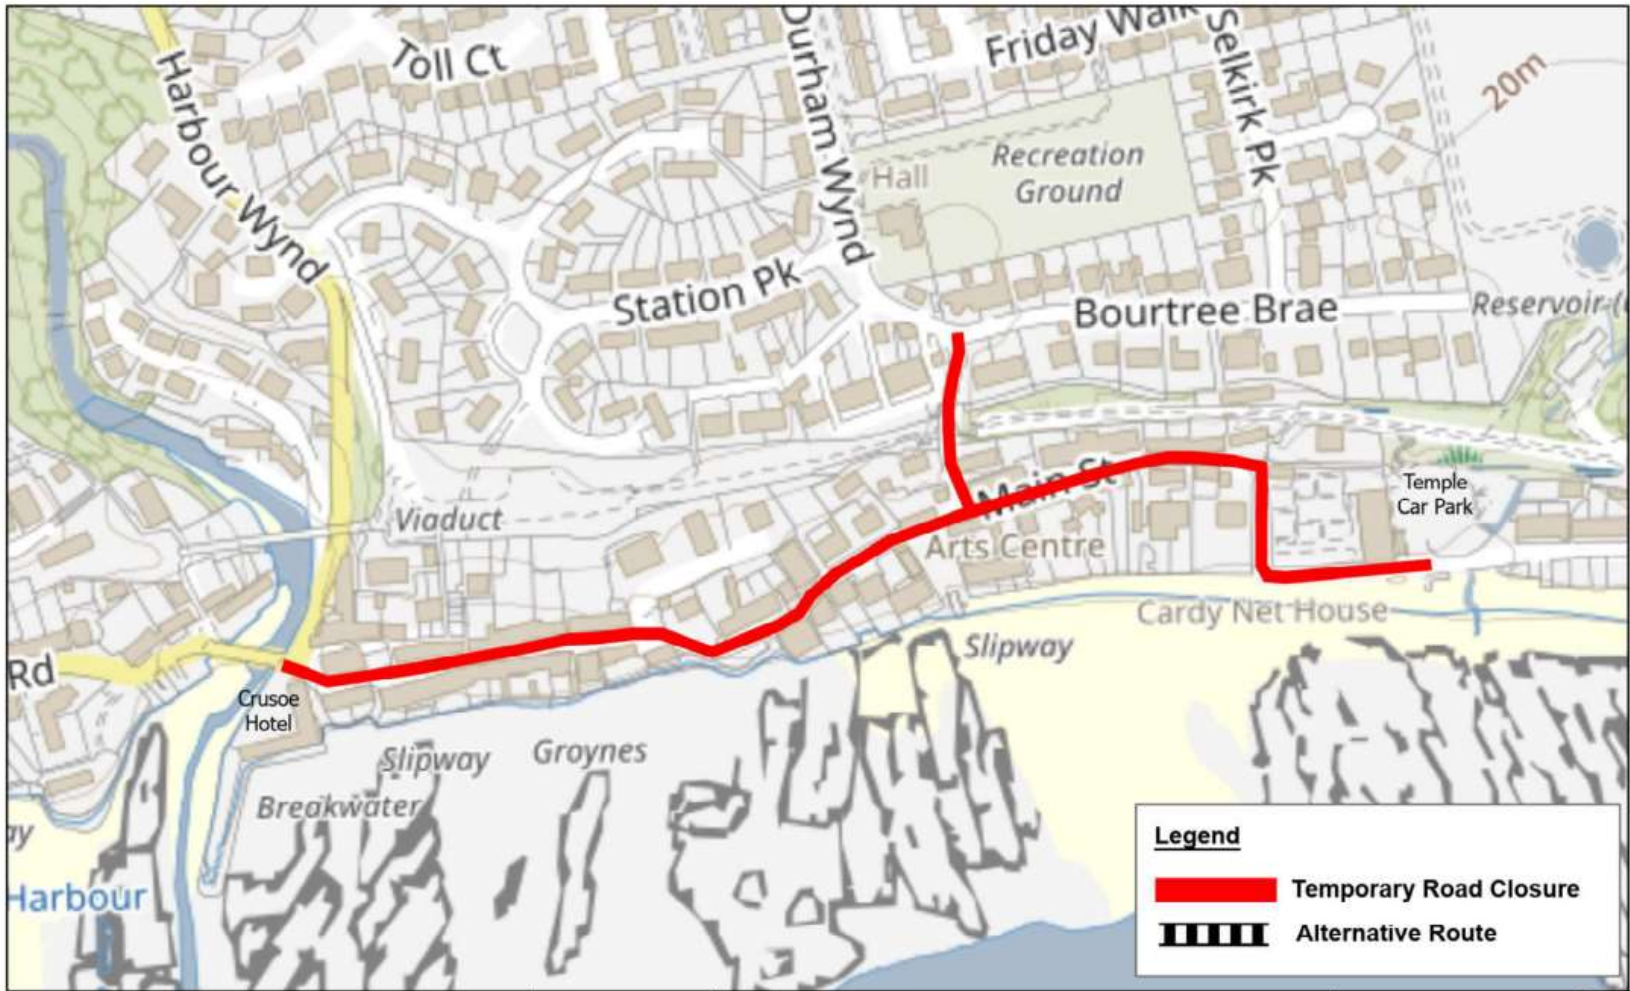

=====

**Temporary Road Closure**  
**Lower Largo Twinning Parade**  
**Main Street & Durham Wynd, Lower Largo**

**WHERE?** Lower Largo, Main Street – from Temple Car Park to Crusoe Hotel Car Park.

Lower Largo, Durham Wynd – from Bourtree Brae to Main Street.

Access for emergency services and pedestrians will be maintained.

**WHEN?** 18/05/24 between 10.30hrs and 12.30hrs.

**WHY?** To allow the Lower Largo Twinning Parade to take place in safety.

**WHO?** Largo Area Community Council is responsible for this event and can be contacted on the telephone number shown below:-

**Contact Number: 07966154402**

© Crown copyright and database rights 2024.  
 Ordnance Survey 100023385  
 Aerial Photography © copyright Getmapping.

Scale: 1:5,000

**Temporary Road Closure**  
**Main Street & Durham Wynd, Lower Largo**  
**Lower Largo Twinning Parade**