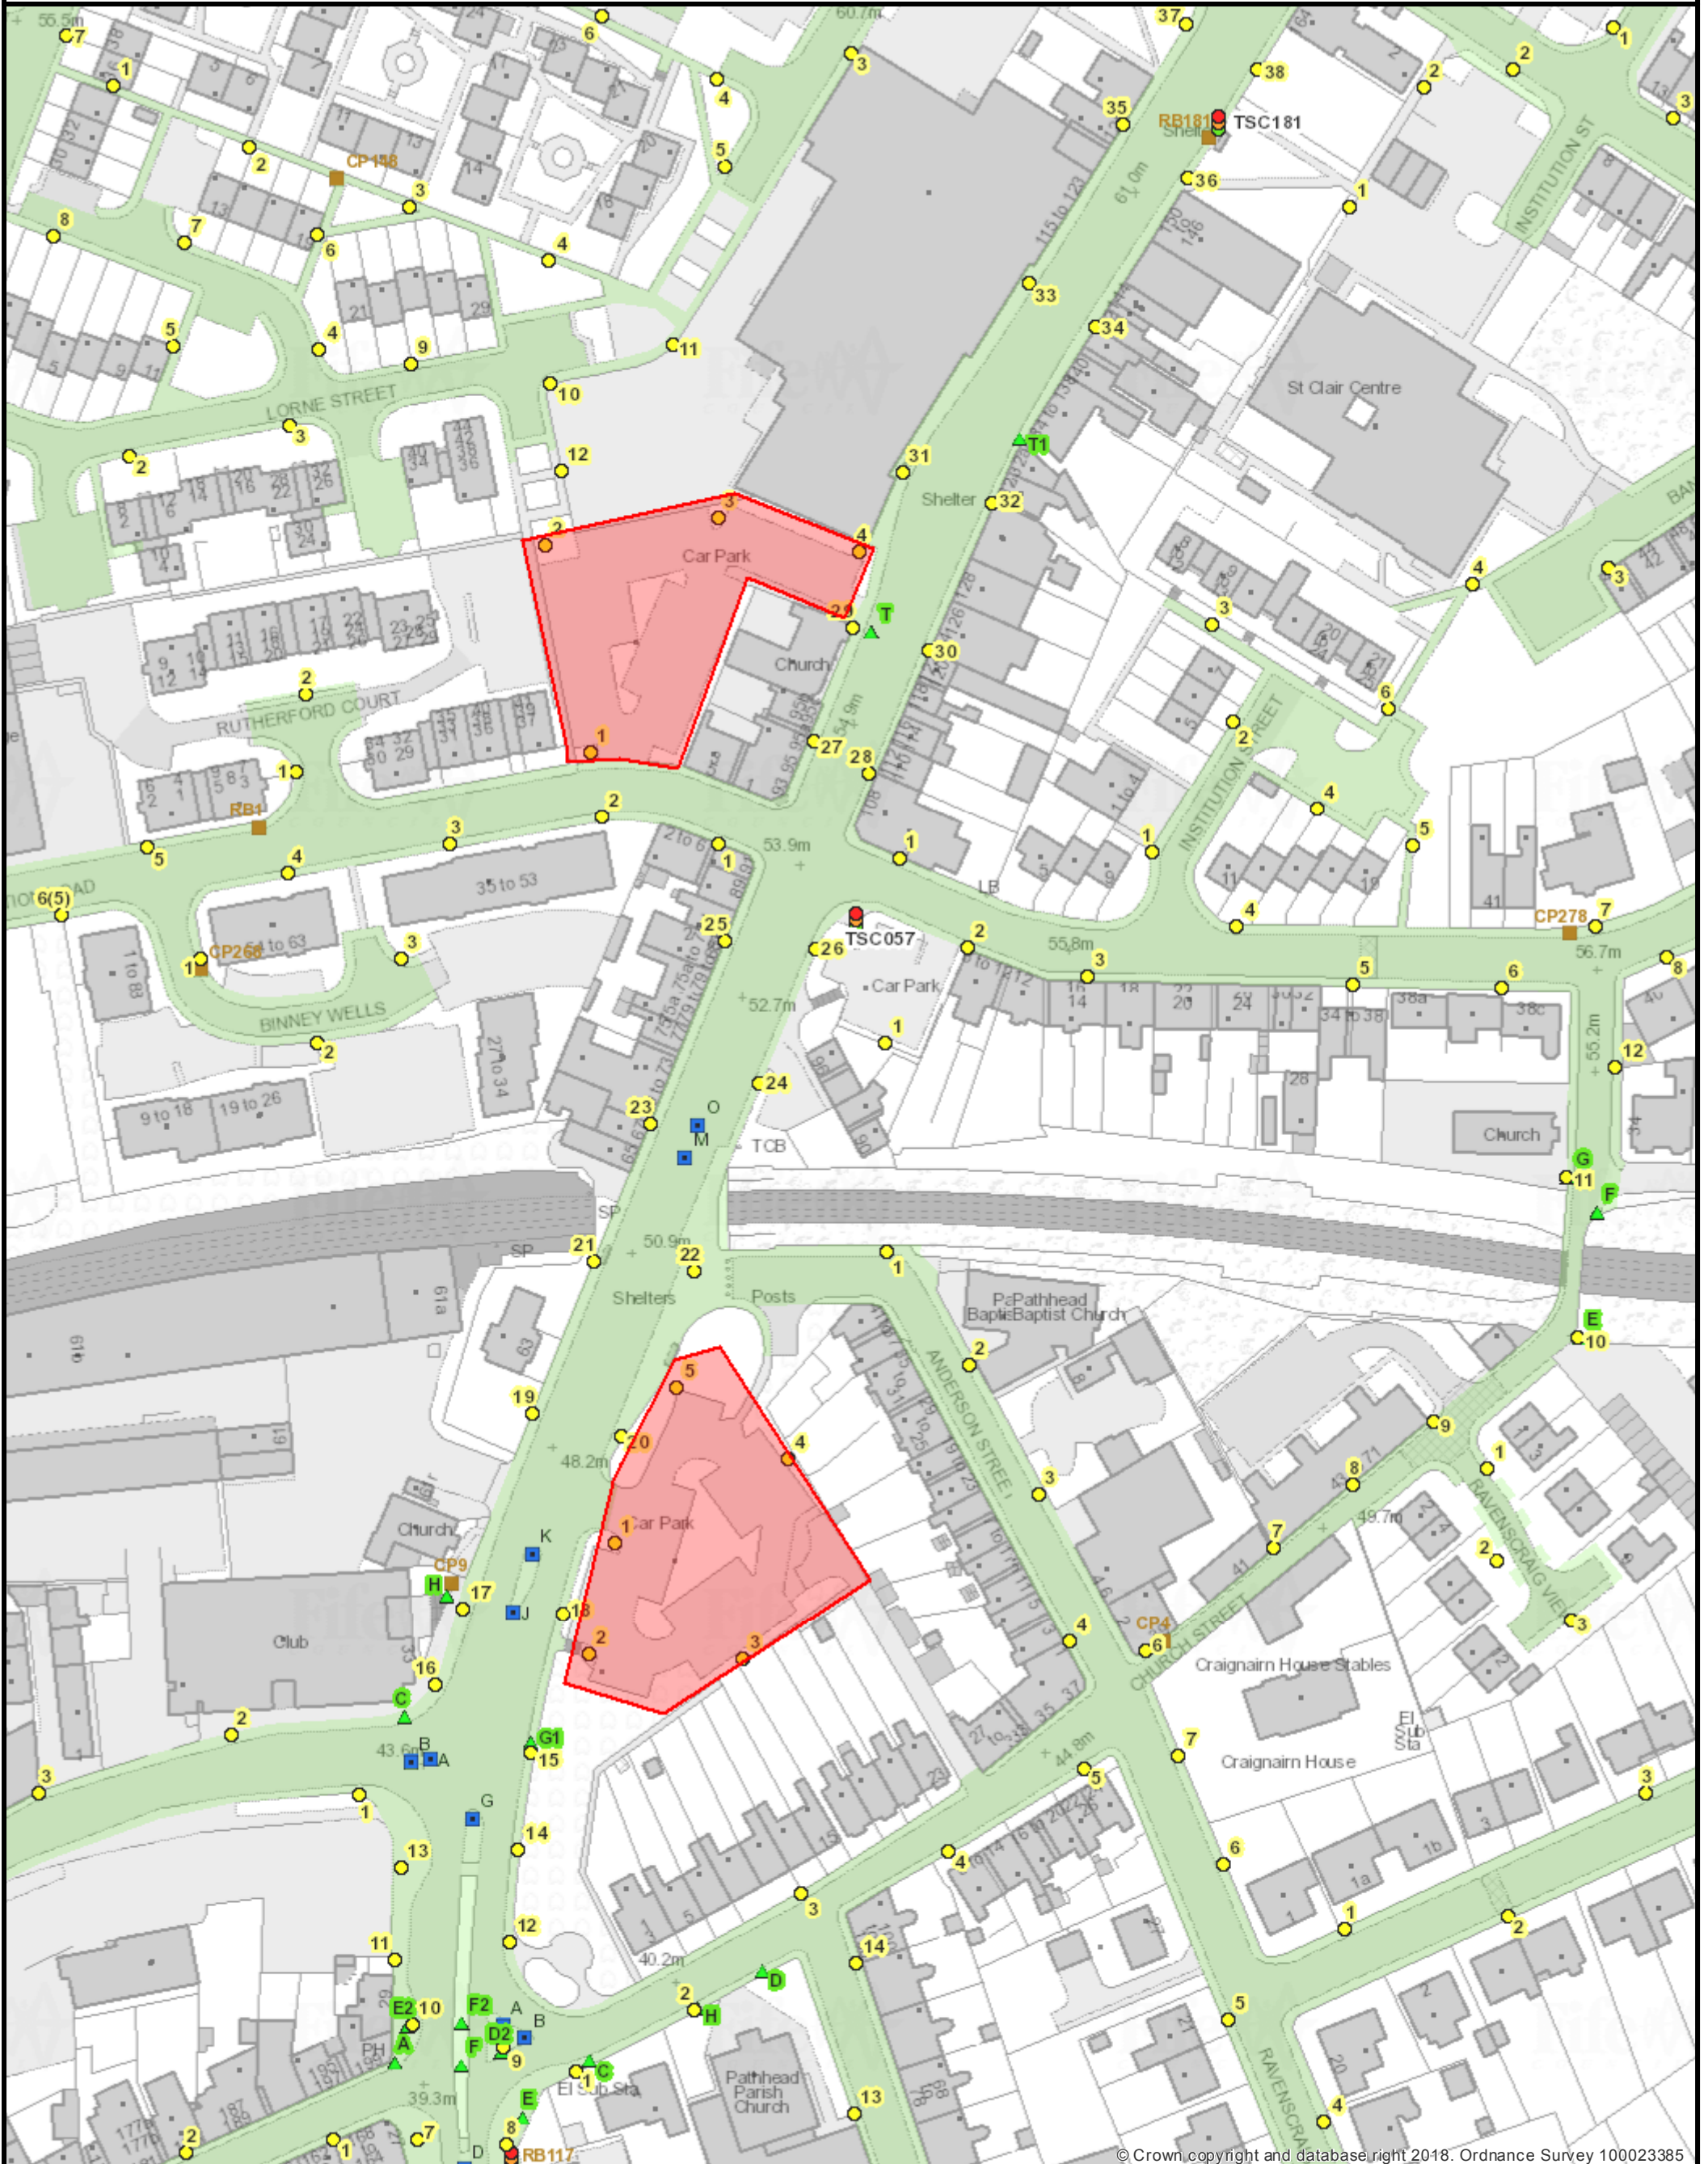

Kirkcaldy St Clair St & Junction Road car parks

Street Lighting

Prepared By:

Created Date: 03 December 2021

© Crown copyright and database right 2018. Ordnance Survey 100023385

Reproduced by permission of Ordnance Survey on behalf of HMSO. © Crown copyright and database right 2021. All rights reserved. Ordnance Survey Licence number 100023385. Aerial Photography © copyright Getmapping.