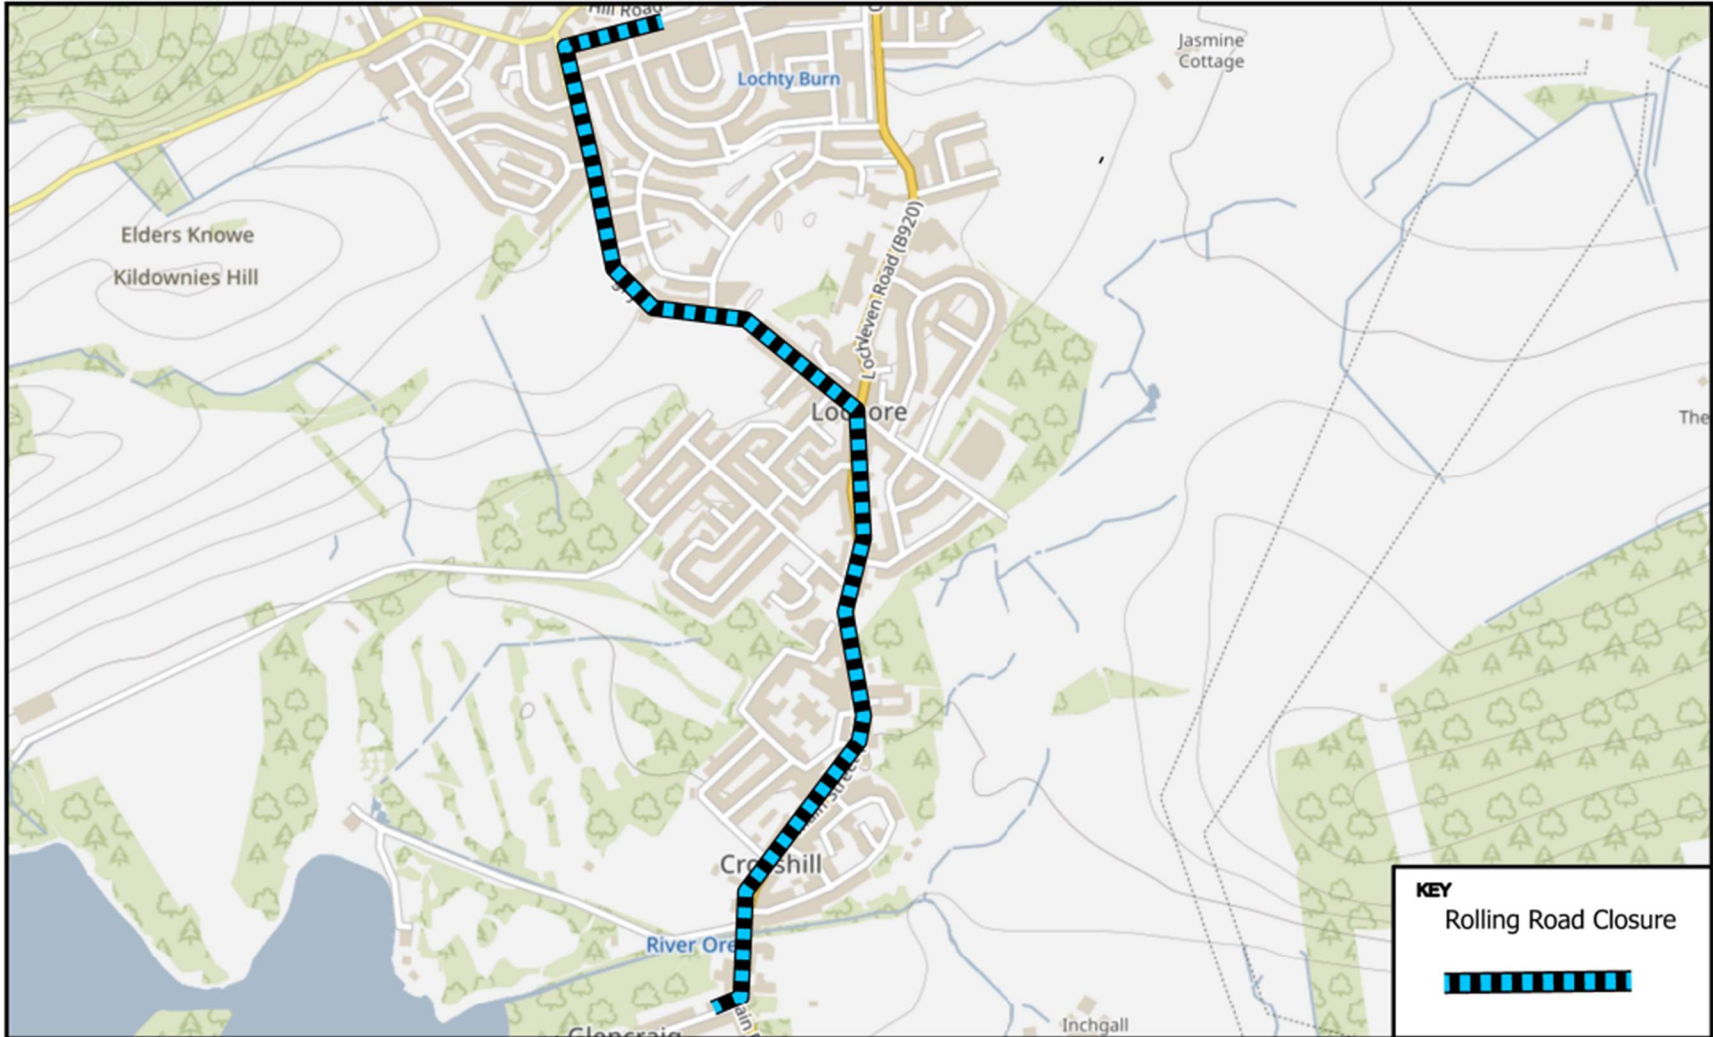

Temporary Rolling Road Closure

WHERE ? Manse Road, Glenraig (from Manse Road to Jct. B920 Main Road, Main Road Jct. Manse Road onto Main Street, Lochleven Road to Jct. Ballingry Road).
Ballingry Road (from Jct. B920 Lochleven Road to Jct. Kirkland Gardens).
Kirkland Gardens (from Jct. Ballingry Road to outside property's 52 – 22).

Access for emergency service vehicles and pedestrians will be maintained.

WHEN ? From 8.30am to 9.15am Saturday 27th June 2026.

WHY ? To allow Loyal Orange Lodge Parade to be carried out in safety.

WHO ? Loyal Orange Lodge District 45 are responsible for this event and can be contacted as follows:

Event organiser: 07958056430

KEY
 Rolling Road Closure

© Crown copyright and database rights 2024.
 Ordnance Survey 100023385
 Aerial Photography © copyright Getmapping.

N

 Scale: 1:11,369

Various streets, Ballygry.