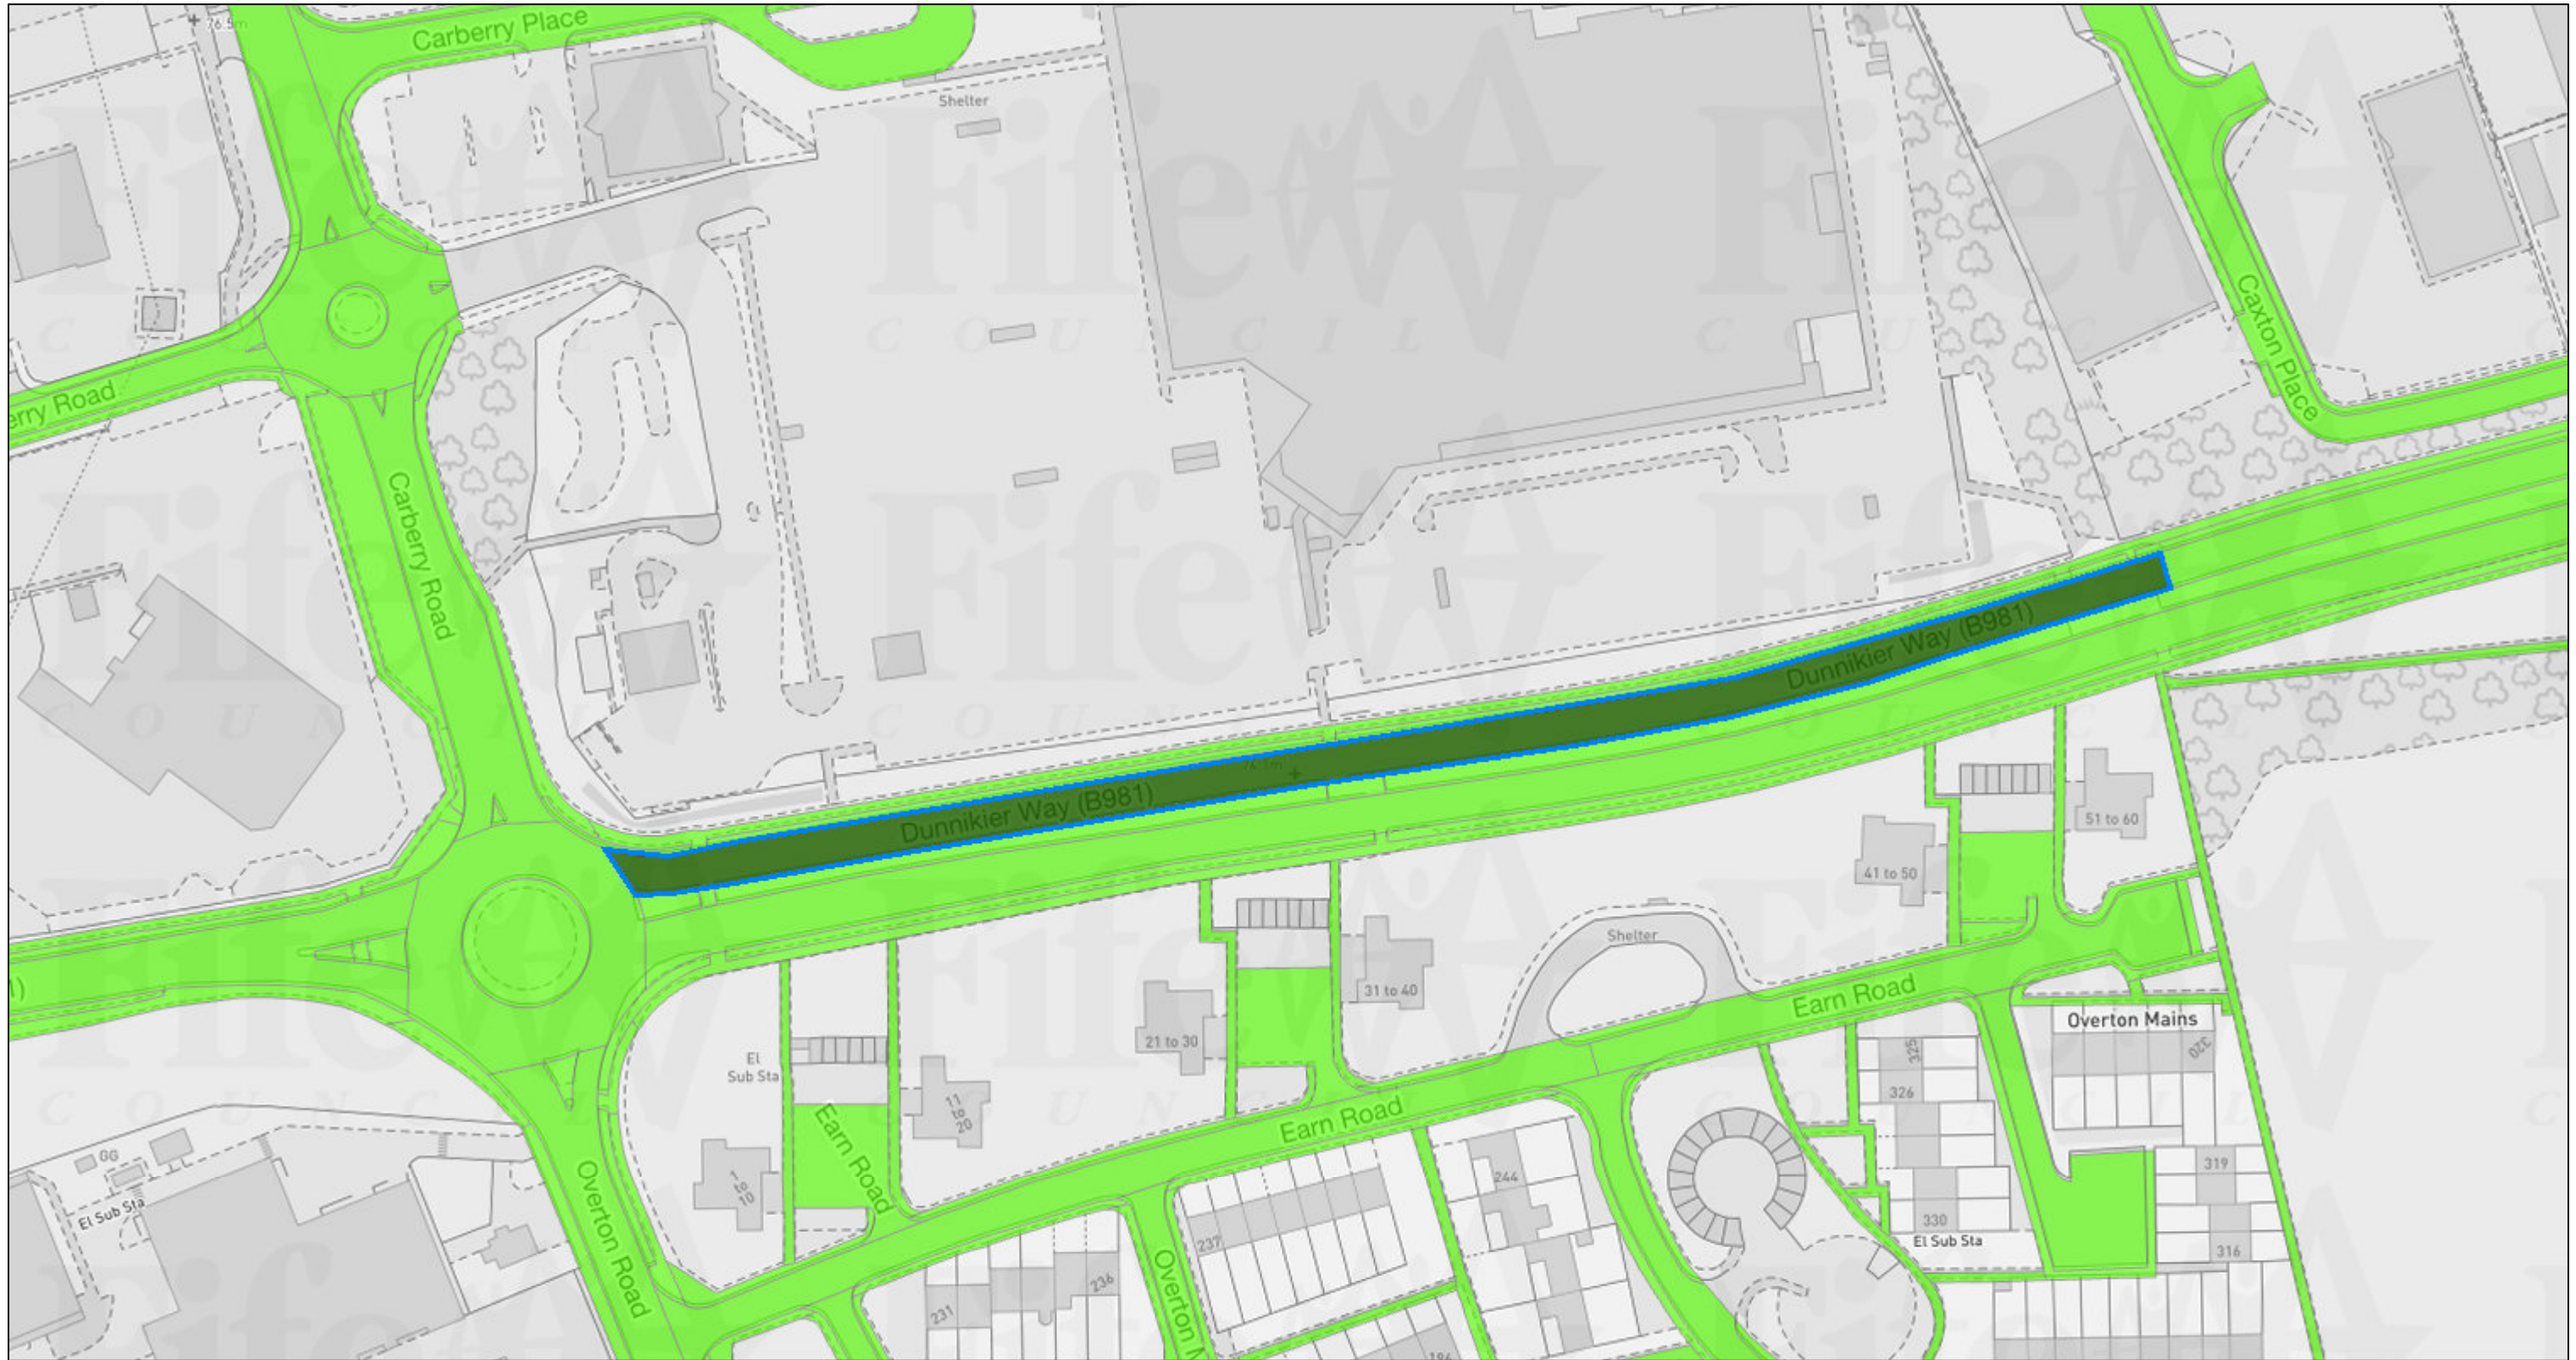

B981 Dunnikier Way E/B Dual Kirkcaldy

7/20/2022, 3:55:30 PM

FClogo

Road Adoption

- Adopted
- Service Strip
- Trunk Road

1:2,257

Sources: Esri, HERE, Garmin, Intermap, increment P Corp., GEBCO, USGS, FAO, NPS, NRCAN, GeoBase, IGN, Kadaster NL, Ordnance Survey, Esri Japan, METI, Esri China (Hong Kong), (c) OpenStreetMap contributors, and the GIS User Community