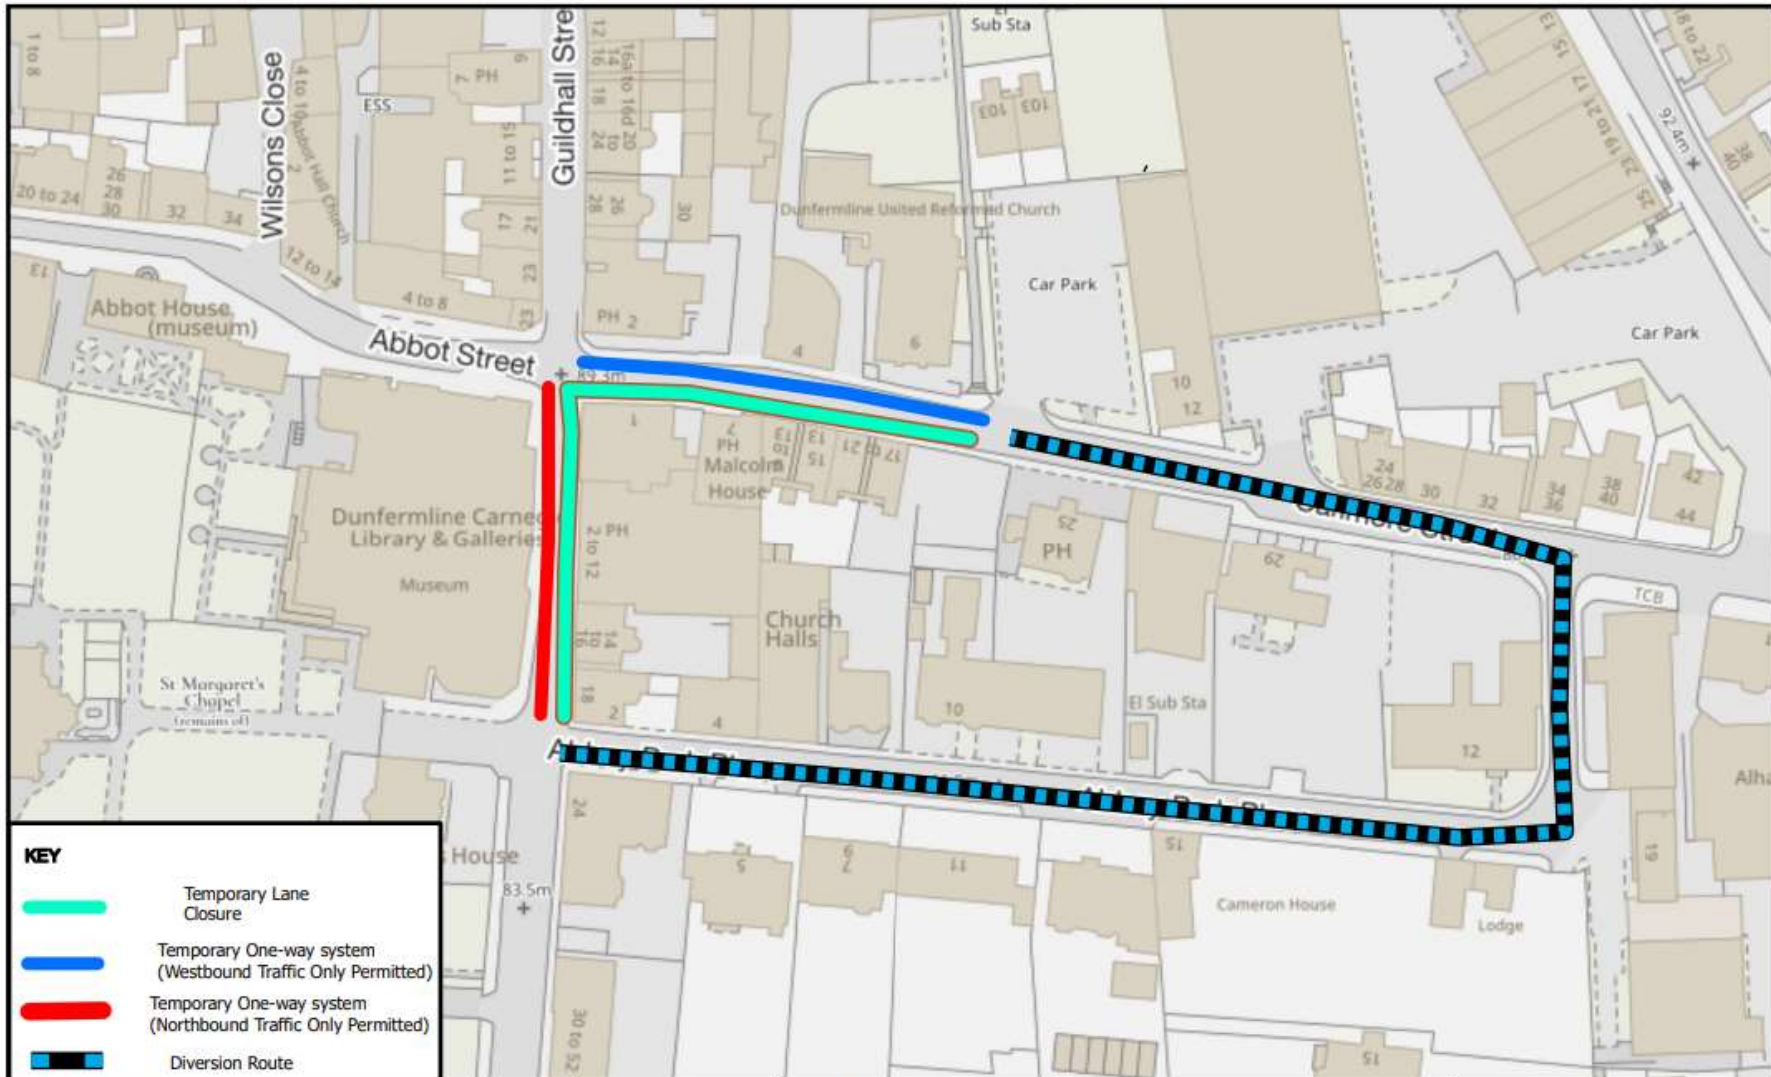

The Fife Council (St Margaret Street & Canmore Street, Dunfermline) (Temporary Traffic Restrictions) Order 2023

/23

© Crown copyright and database rights 2023. Ordnance Survey 100023385 Aerial Photography © copyright Getmapping.	 Scale: 1:1,117	St Margaret/St Canmore St, Dunfermline Prepared By: NDD Service: Roads & Transportation Printing Date: 15/06/23