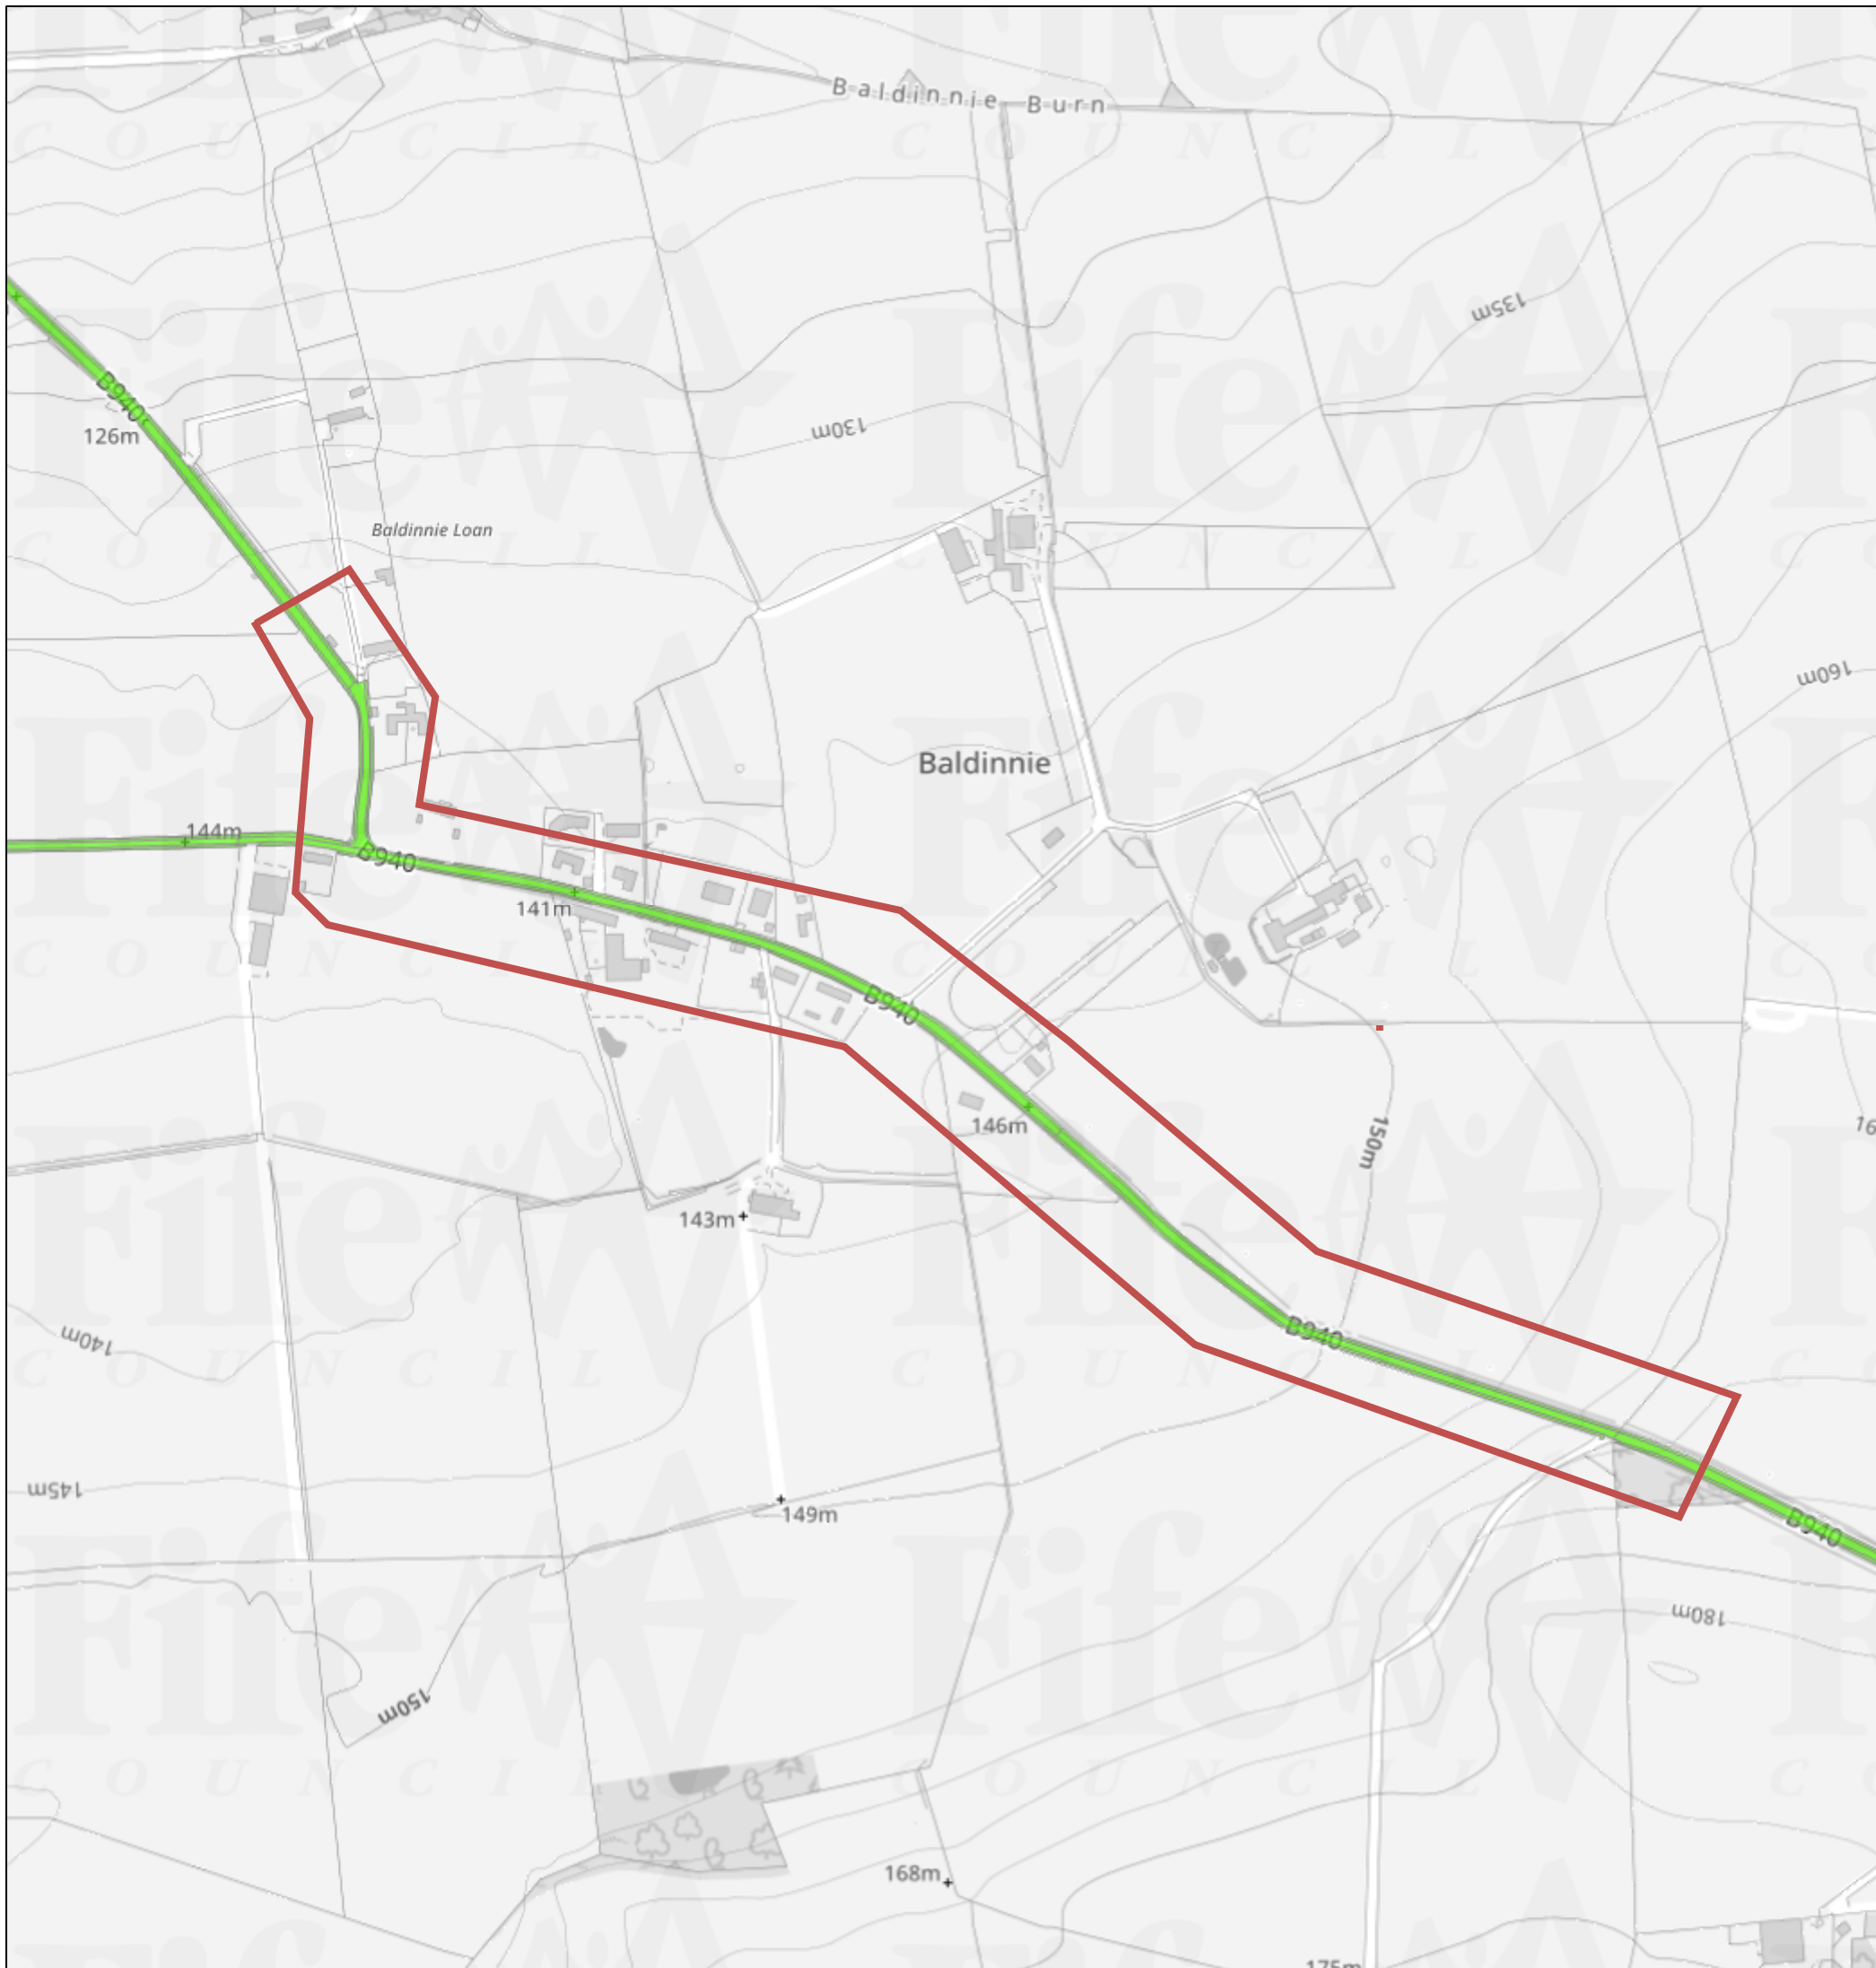

# B940 Baldinnie

2/17/2023, 5:28:51 PM

1:9,028

- FClogo
- Adopted Roads**
  - Adopted
  - Service Strip
  - Trunk Road