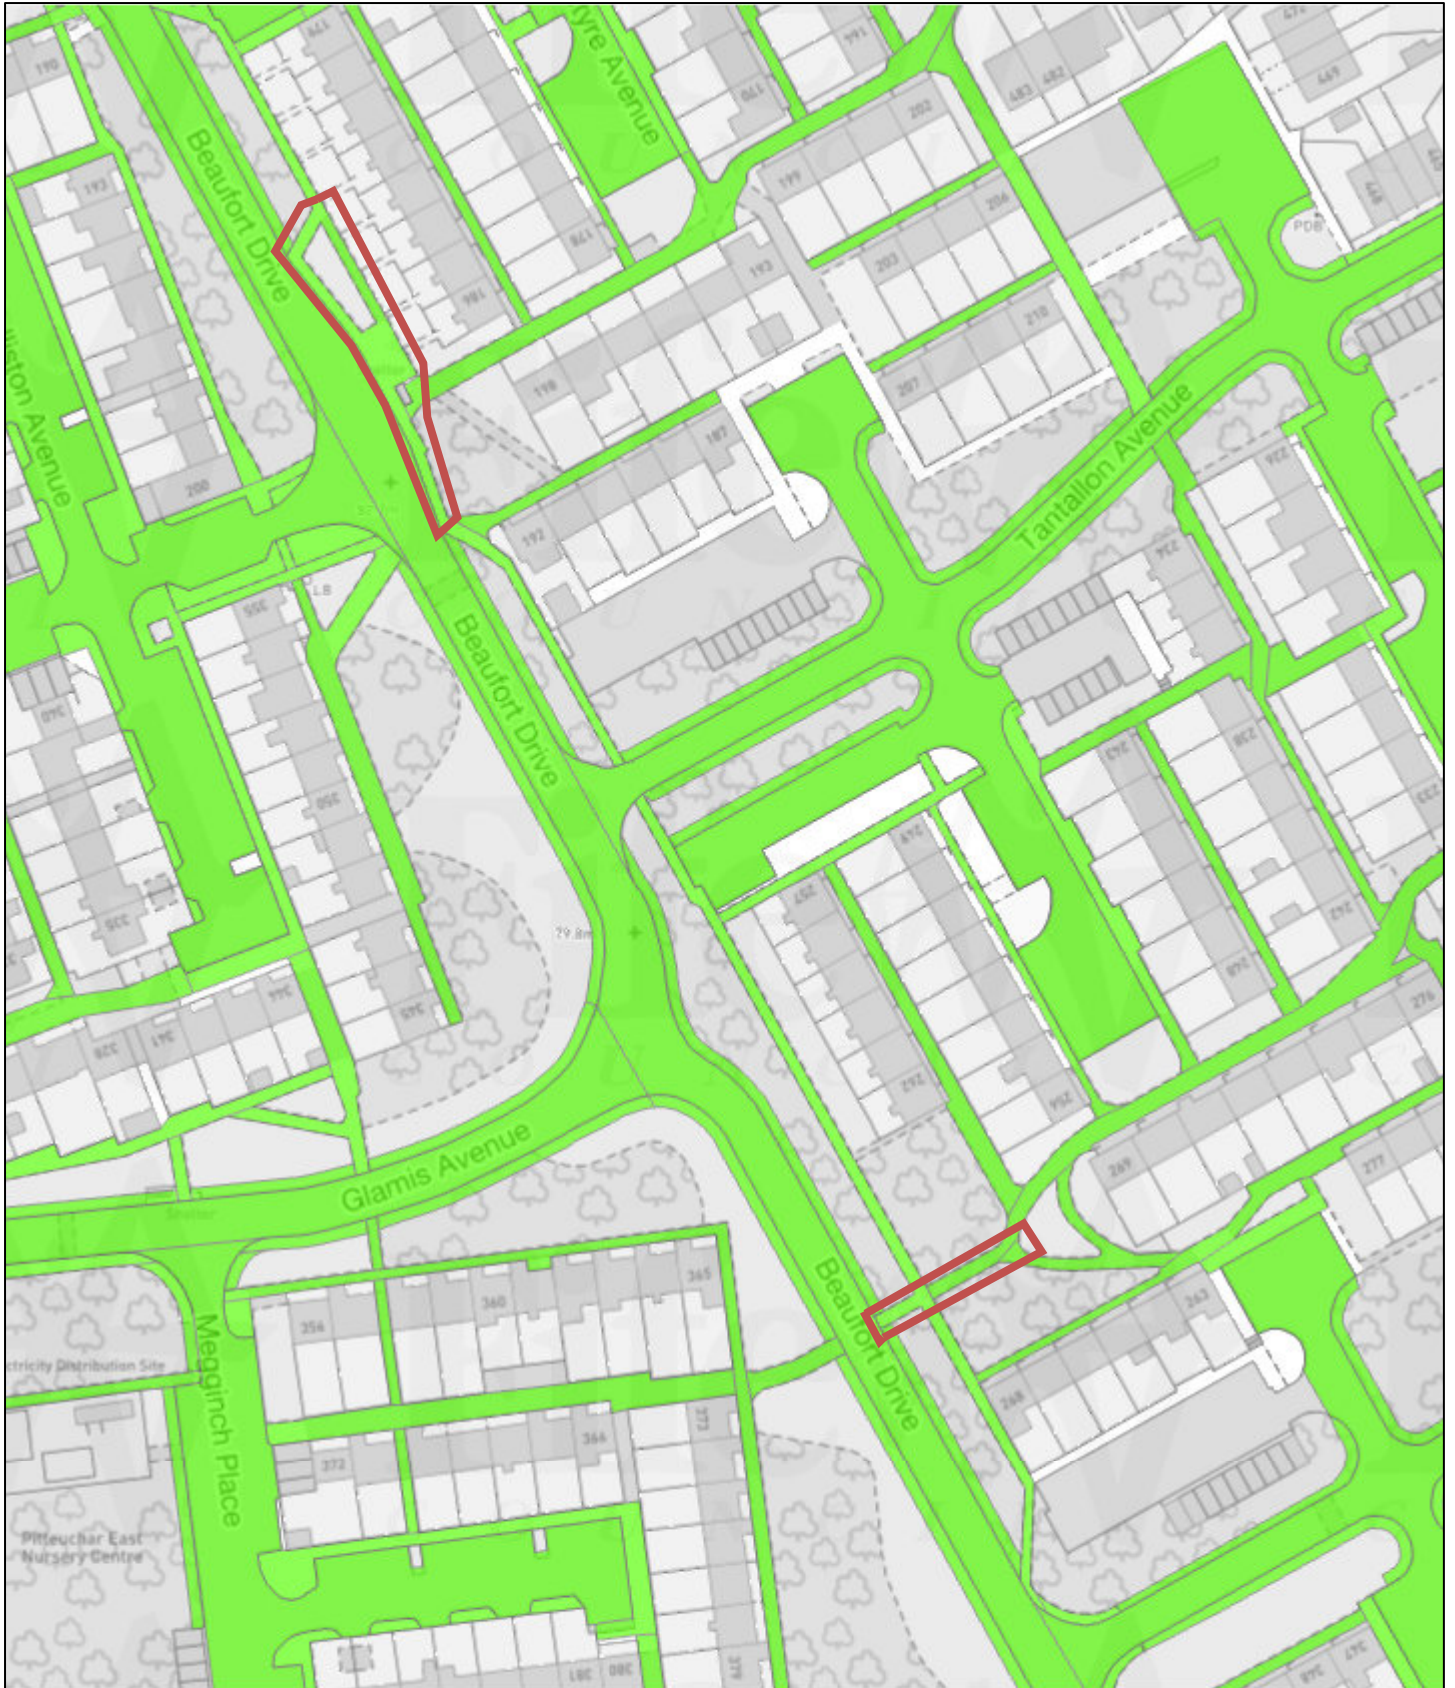

Beaufort Drive Glenrothes Footway

12/12/2022, 10:24:14 AM

FClogo

Adopted Roads

-  Adopted
-  Service Strip
-  Trunk Road