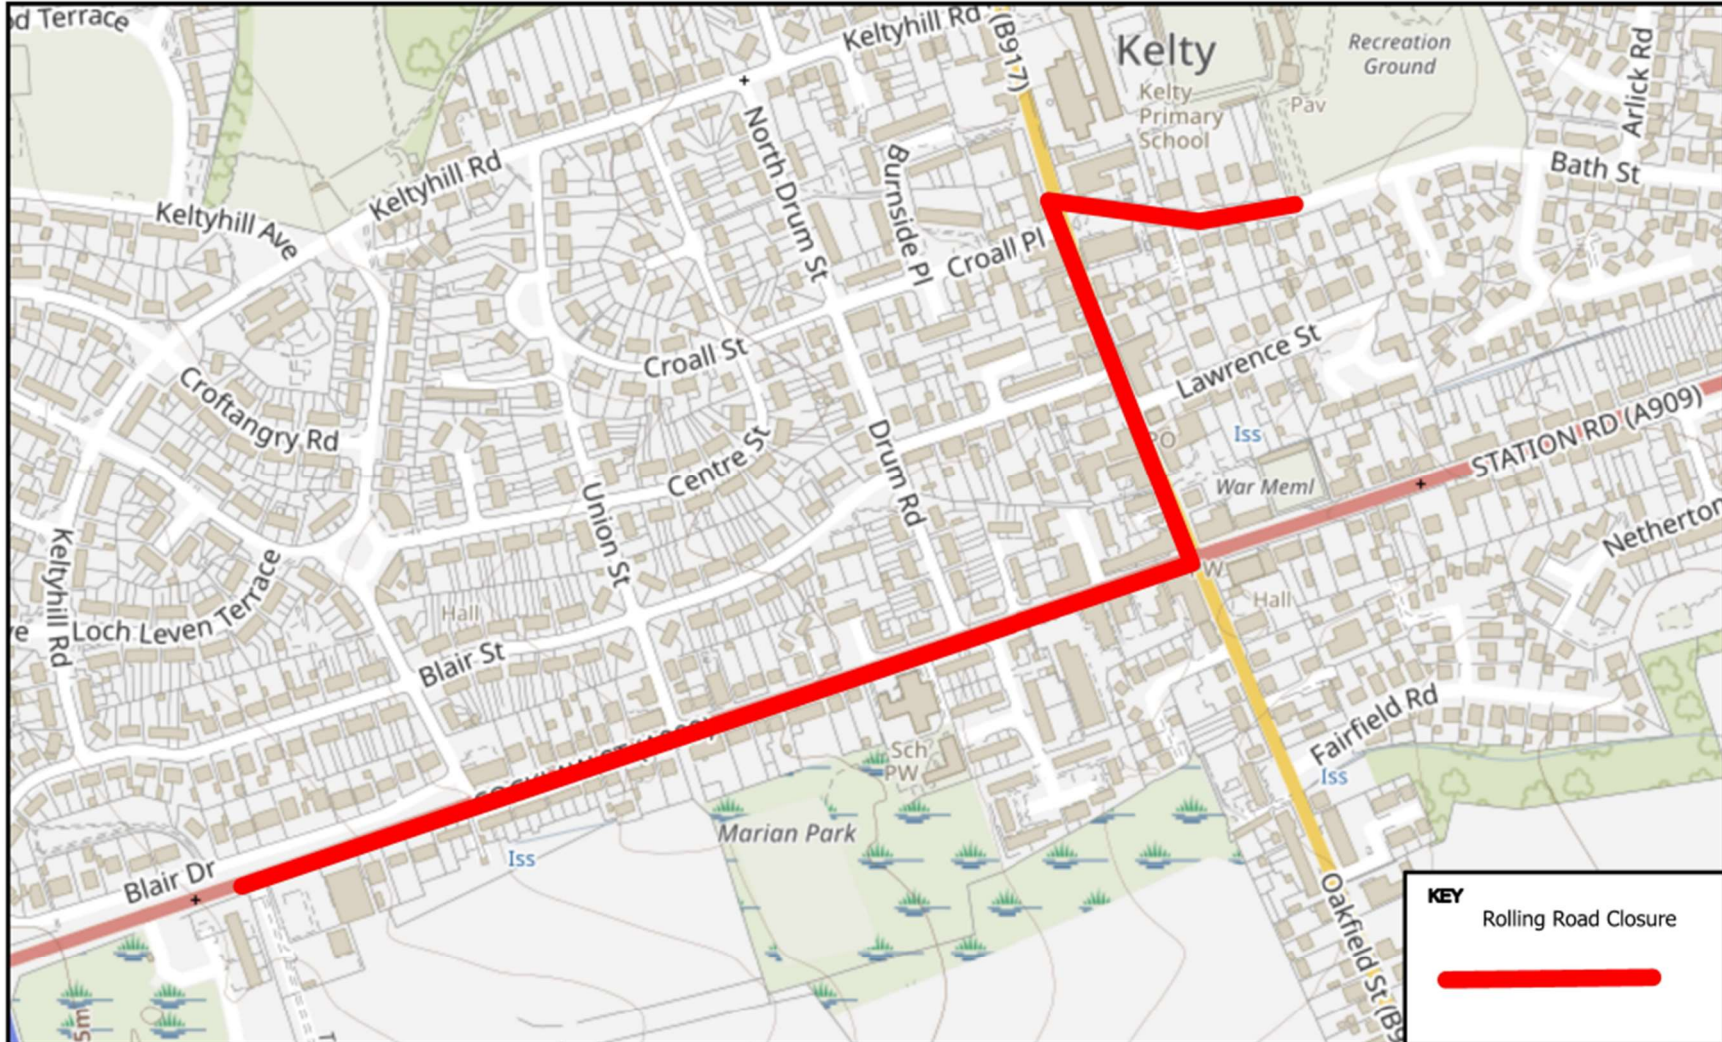

KEY

Rolling Road Closure

© Crown copyright and database rights 2024.
Ordnance Survey 100023385
Aerial Photography © copyright Getmapping.

N

Scale: 1:4,395

Various streets, Kelty.

Prepared By: BL
Service: Roads & Transportation
Printing Date: 25/06/2024