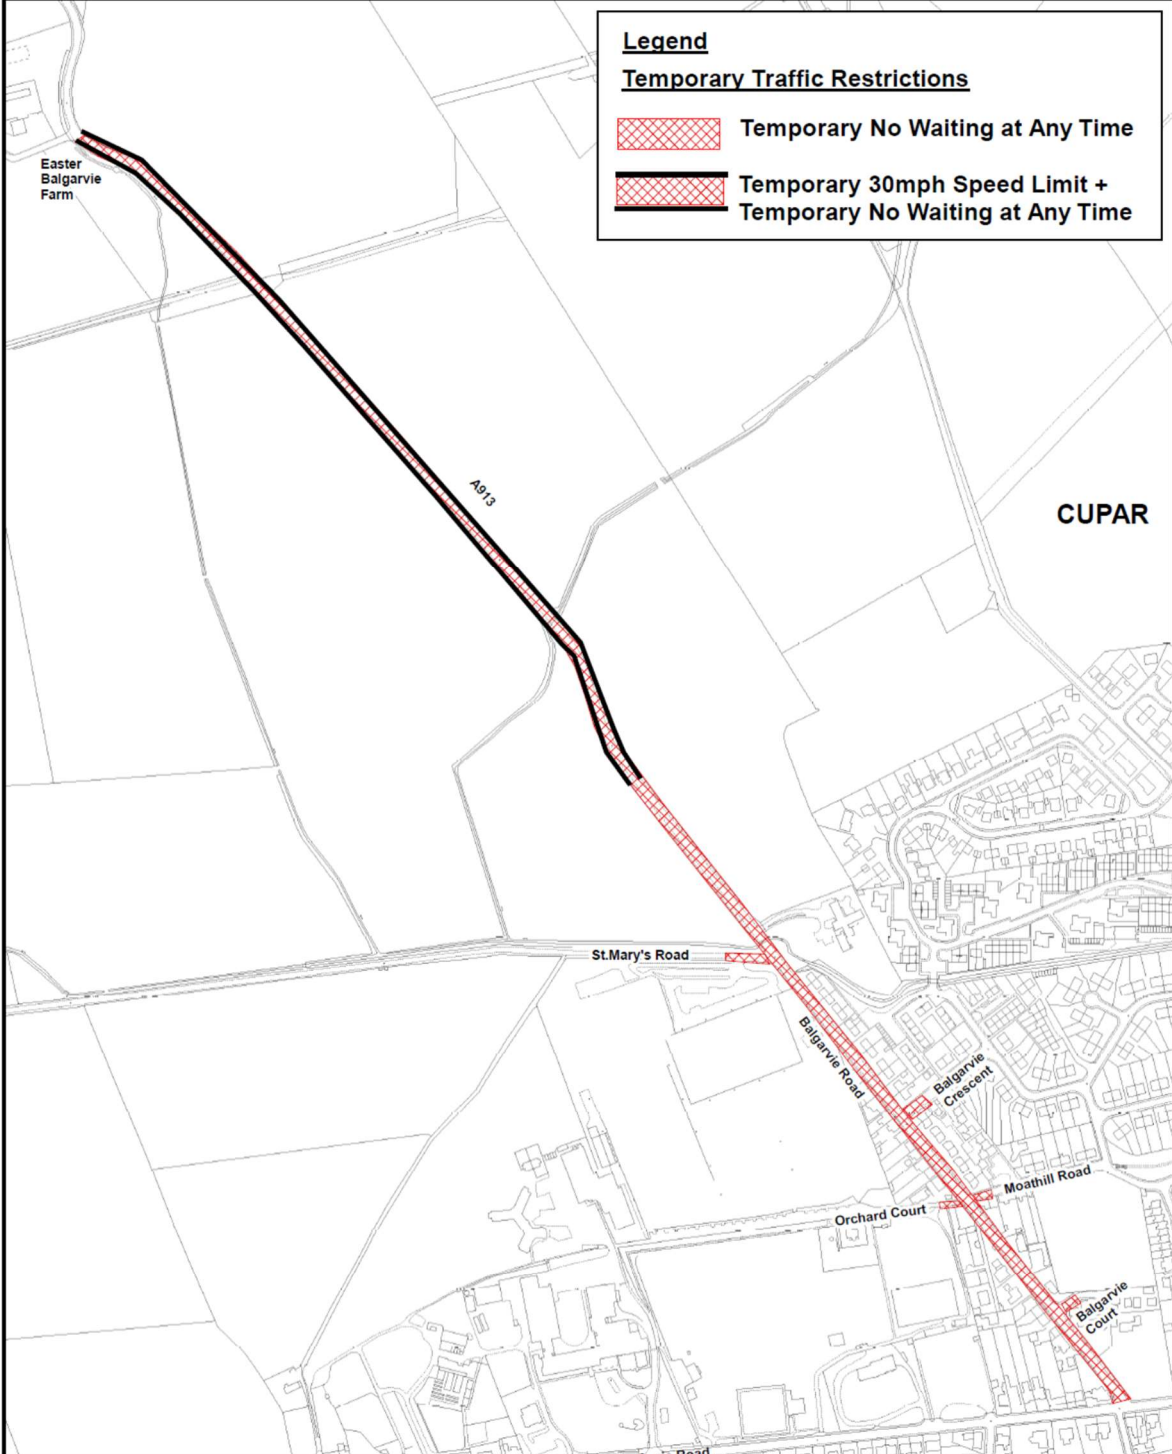

TEMPORARY TRAFFIC RESTRICTIONS VARIOUS STREETS, CUPAR - FIFE SHOW

Service: Roads & Transportation

Prepared by: CD

Reproduced by permission of Ordnance Survey on behalf of HMSO. © Crown copyright and database right 2022. All rights reserved. Ordnance Survey Licence number 100023385. Aerial Photography © copyright Getmapping.