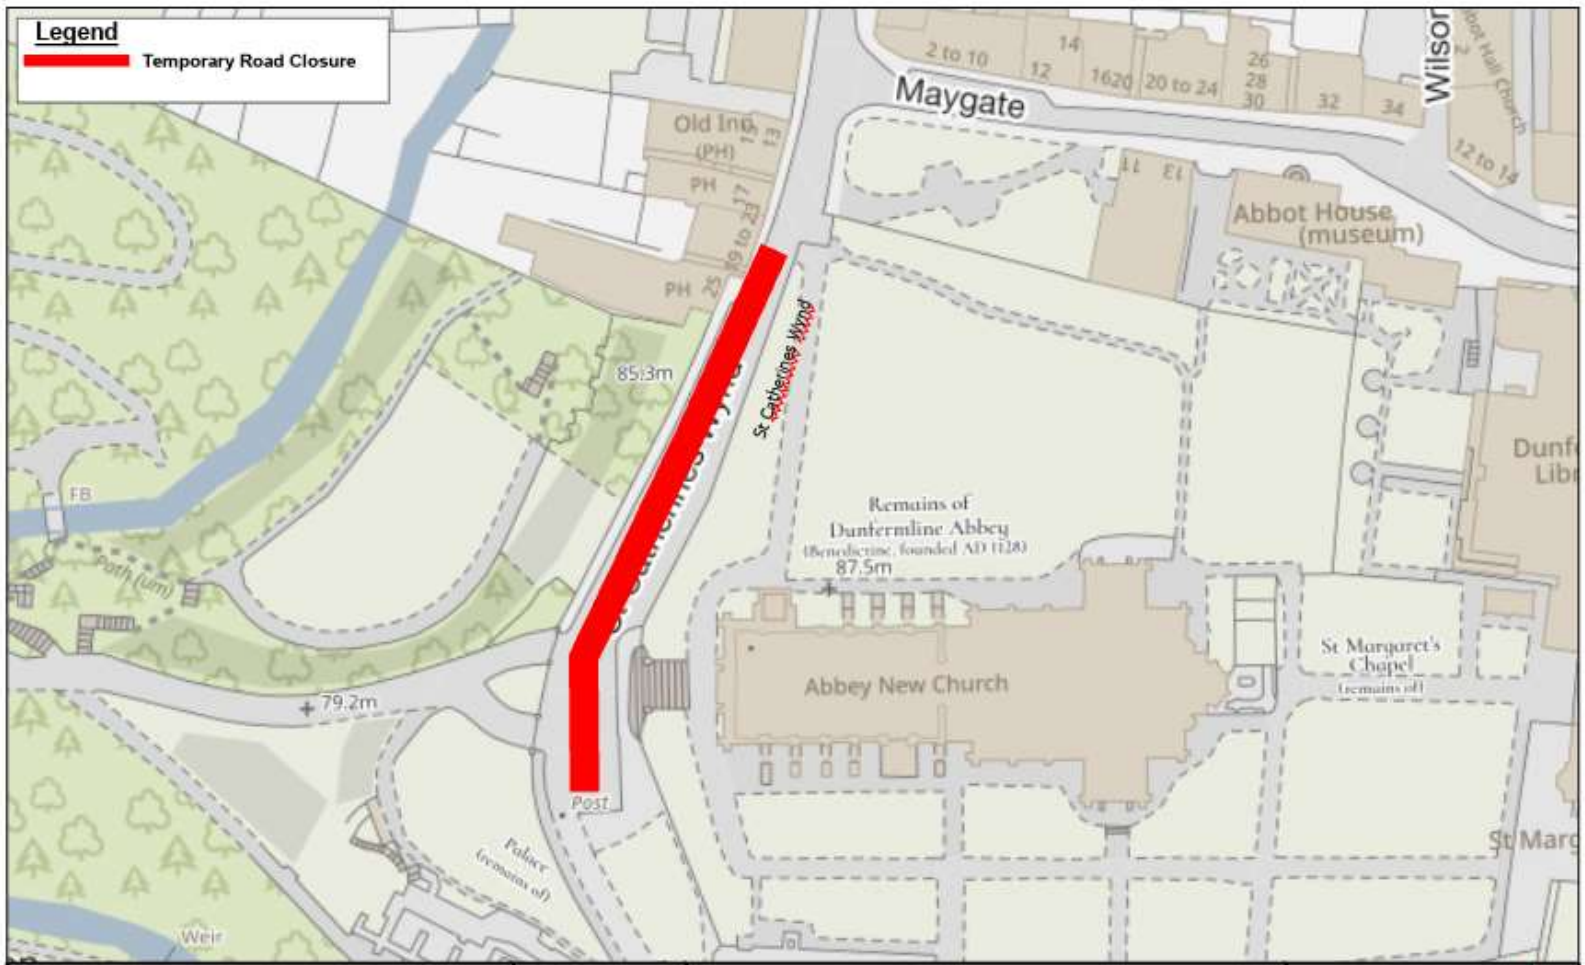

=====

Temporary Road Closures
St Catherines Wynd, Dunfermline
Dunfermline City's Monthly Market

WHERE? Dunfermline, St Catherines Wynd – Entire length.

There is no alternative route for vehicular traffic.

Access for emergency service vehicles and pedestrians will be maintained.

WHEN? Between 11.00hrs and 16.00hrs on the following dates:

14/04/24; 12/05/24; 09/06/24; 14/07/24;
11/08/24; 08/09/24; 13/10/24; 17/11/24;
08/12/24.

Legend
 Temporary Road Closure

© Crown copyright and database rights 2024.
 Ordnance Survey 100023385
 Aerial Photography © copyright Getmapping.

N
 Scale: 1:1,540

Temporary Road Closure
St Catherine's Wynd, Dunfermline
 Service: Roads & Transportation
 Printing Date: 28 February 2024