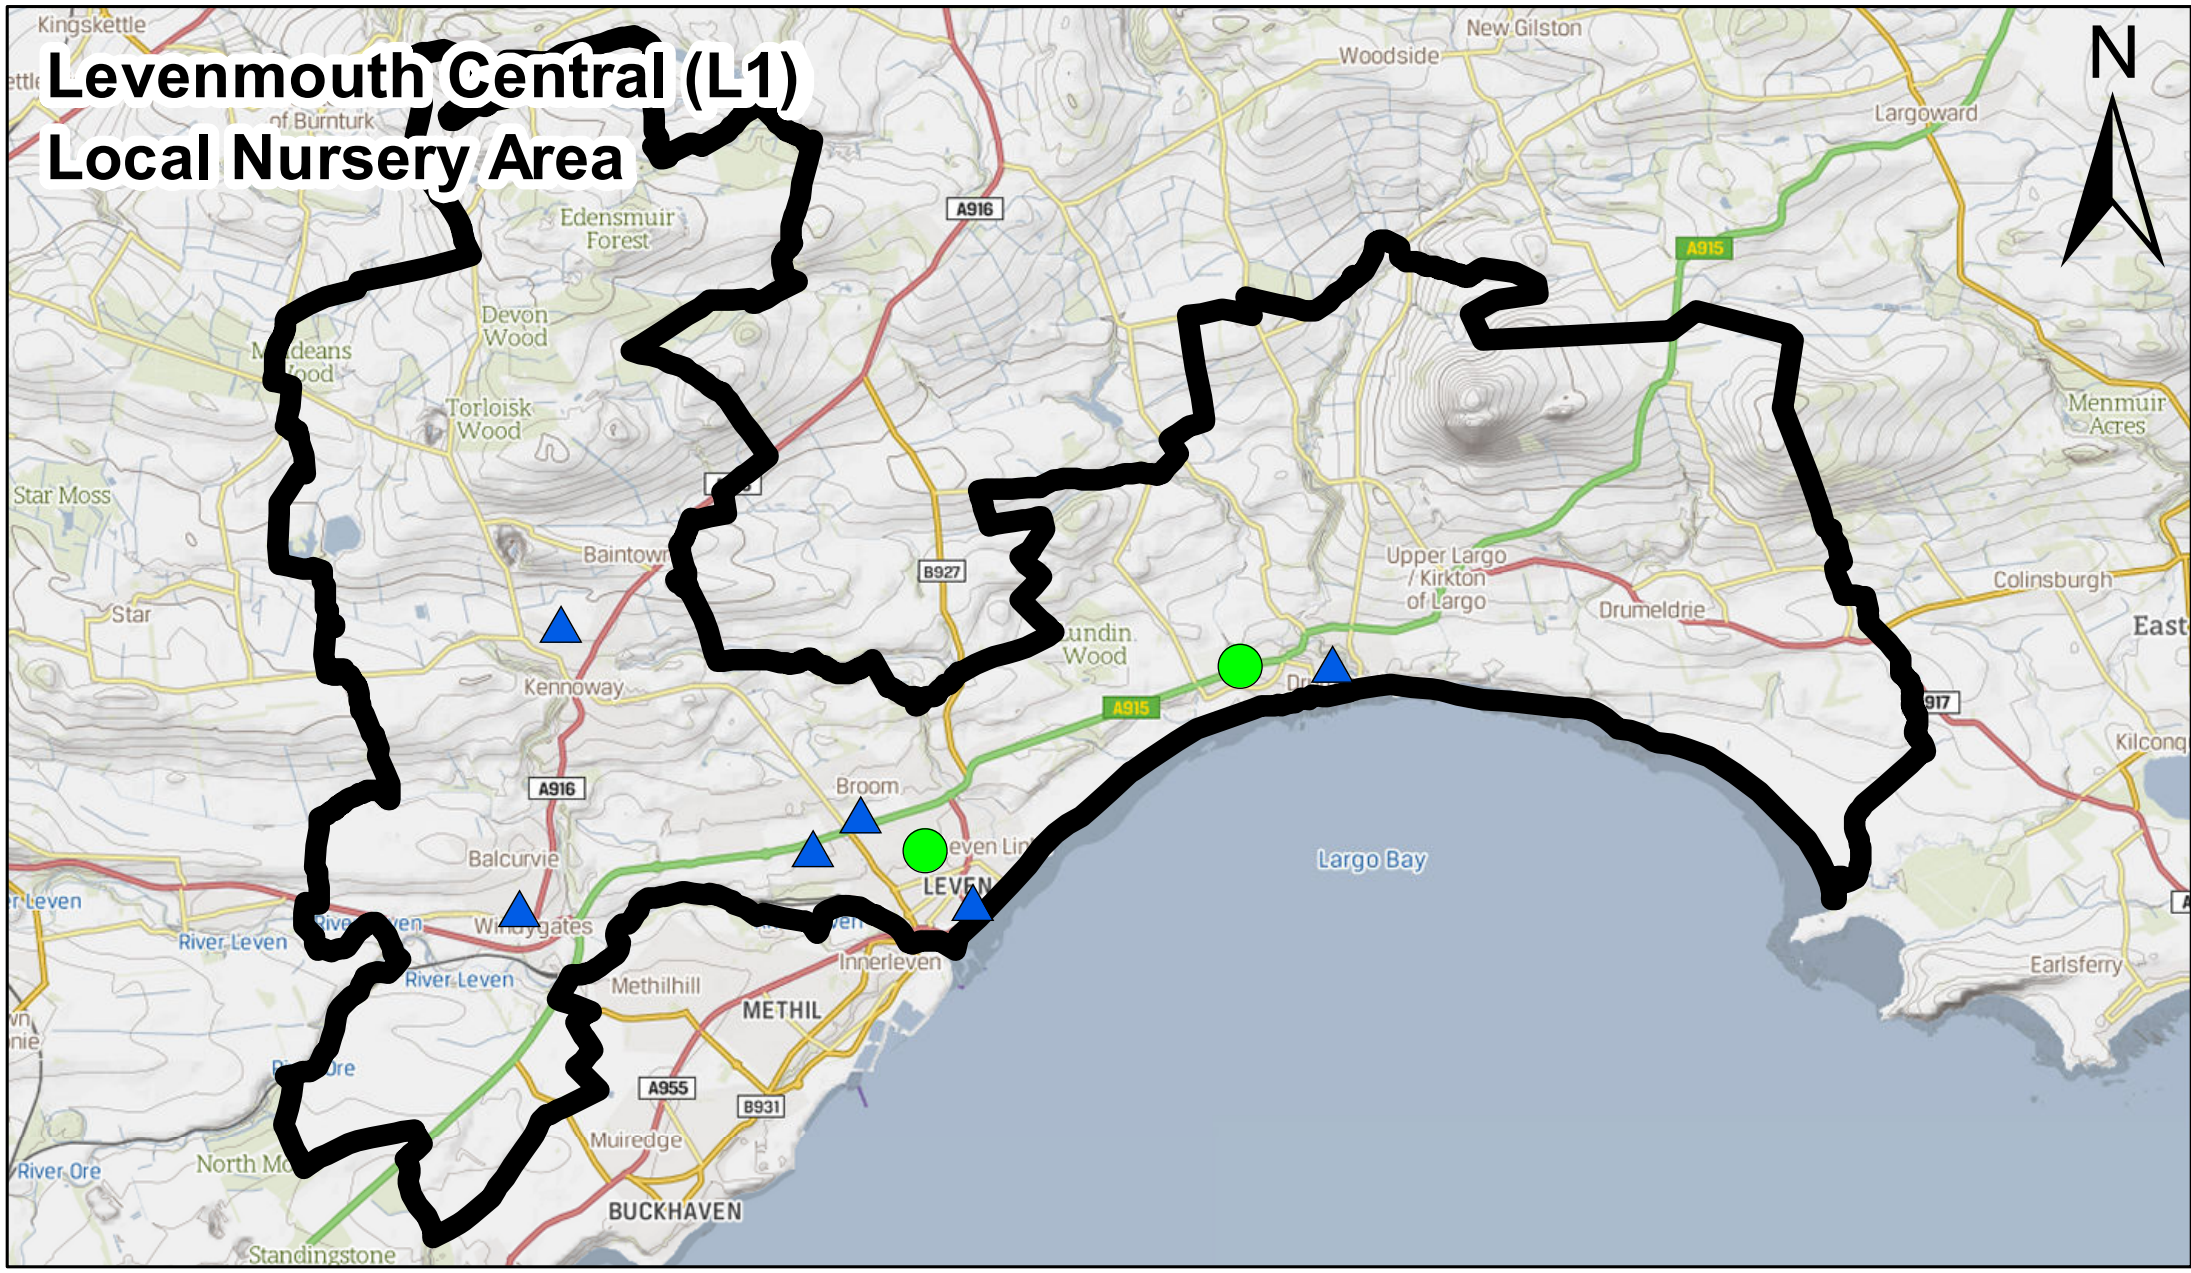

Levenmouth Central (L1) Local Nursery Area

© Crown copyright and database rights 2019.
Ordnance Survey 100023385.
Aerial Photography © Getmapping
Scale: 1:64,370

-  Local Nursery Boundary
-  Council Nursery Establishment
-  Private/Voluntary Provider