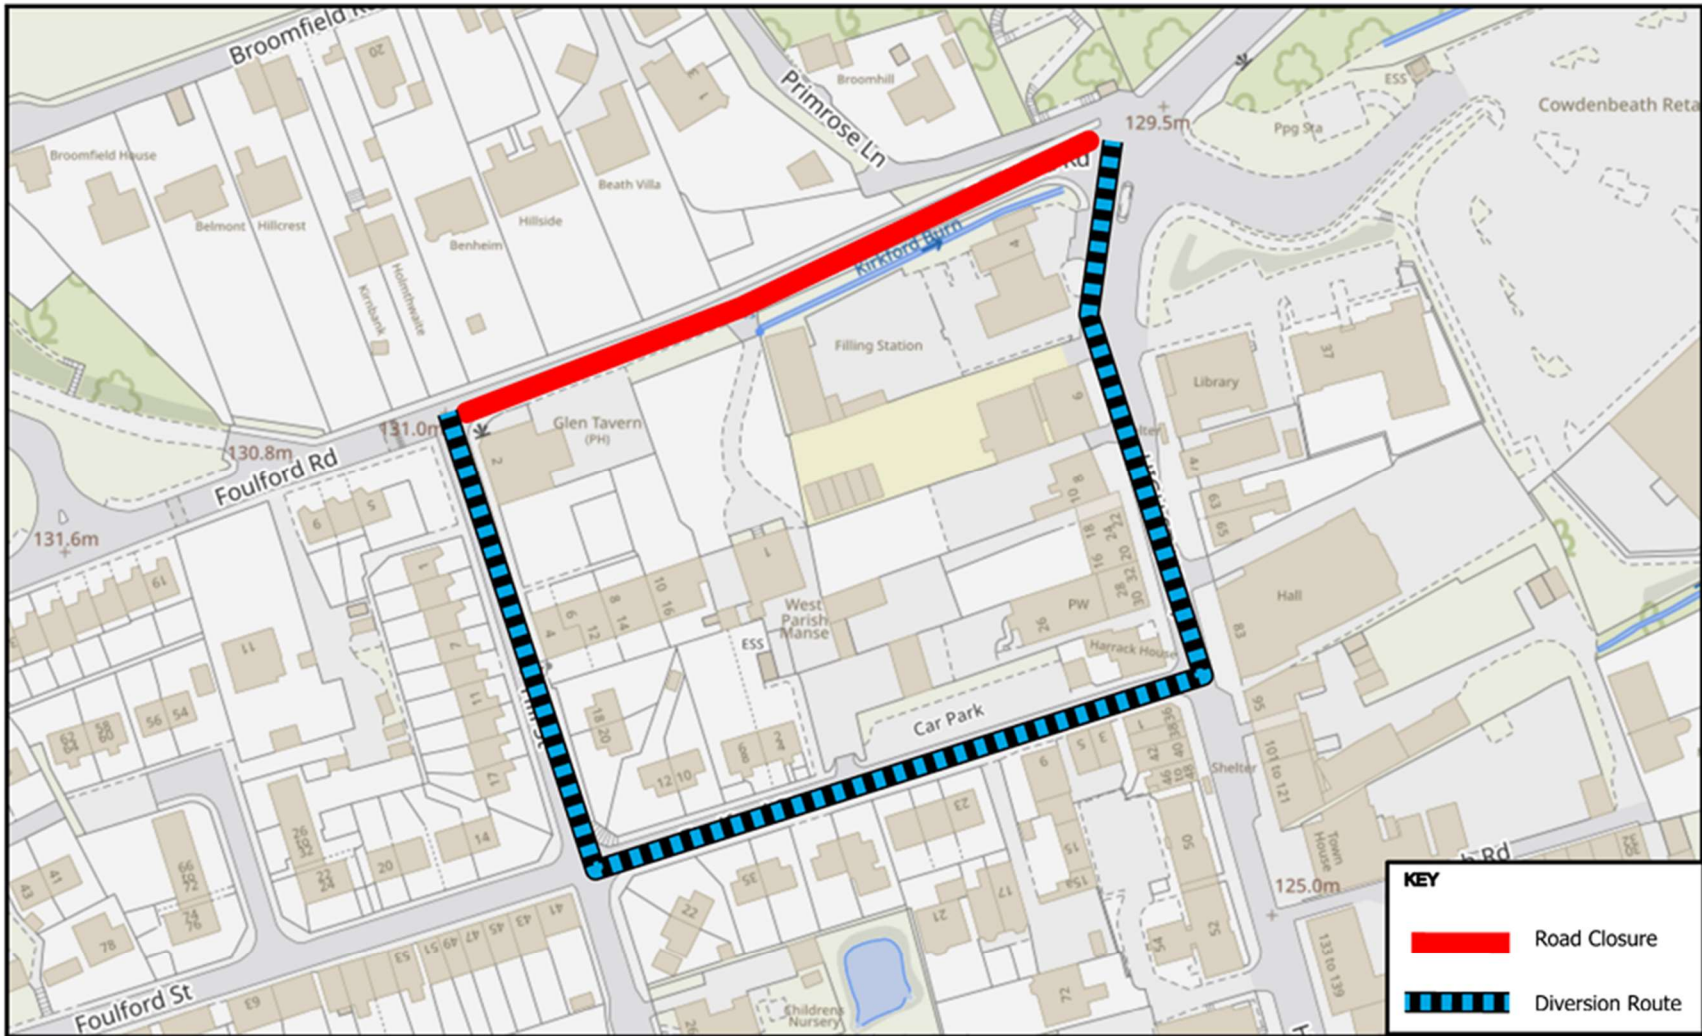

Temporary Road Closure

WHERE ? Foulford Road, Cowdenbeath (from Jct. Hill Street to Jct. High Street).

The alternative route for through traffic is via Hill Street, Foulford Street & High Street.

Access for emergency service vehicles and residents will be maintained.

Pedestrian access will be maintained.

WHEN ? From 8am Wednesday 1st July 2026 to 5pm Monday 17th August 2026.

WHY ? To allow utility works to be carried out in safety.

WHO ? Contraflow are responsible for these works and can be contacted as follows:

Emergency/Out of Hours: 01236 862400

KEY

- Road Closure
- Diversion Route

© Crown copyright and database rights 2026.
 Ordnance Survey 100023385
 Aerial Photography © copyright Getmapping.

N

 Scale: 1:1,336