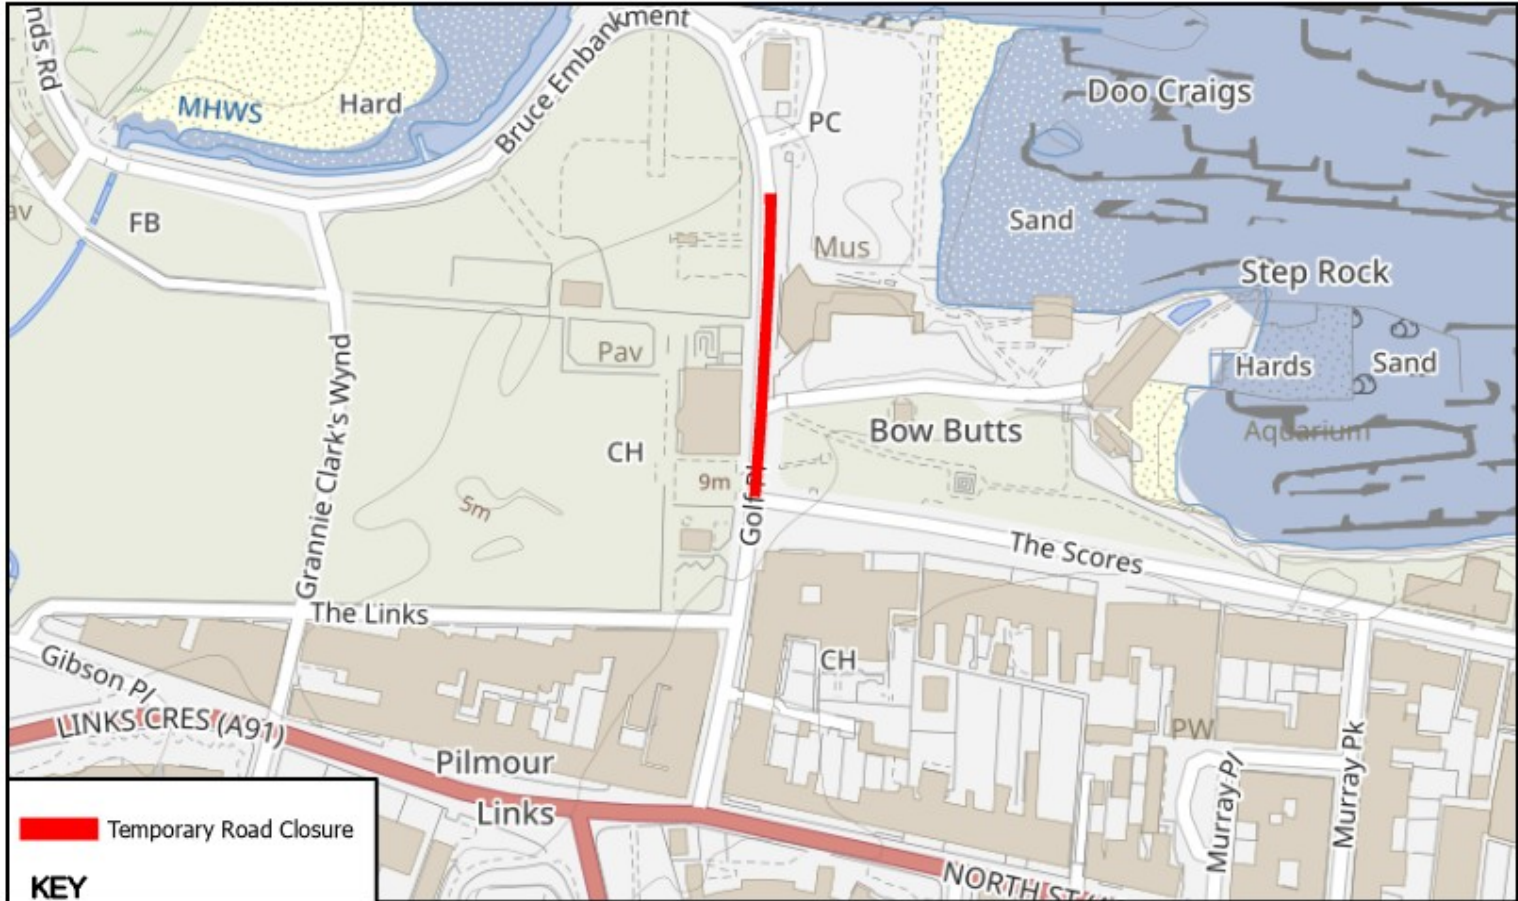

Temporary Road Closure
Golf Place, St Andrews

WHERE? St Andrews, Golf Place – From the Jct. The Scores
to The British Golf Museum

There is no alternative route for vehicular traffic.

Access for emergency services, residents and
pedestrians will be maintained.

WHEN? From 22.00hrs on 16/06/26 to 06.00hrs on 17/06/26,
or until earlier completion of the works.

WHY? To allow Crane works to be carried out in safety.

WHO? Total Resources (UK) Ltd is responsible for these
works and can be contacted as follows:

Emergency/
Out of Hours: 01506 531380

 Temporary Road Closure

KEY

© Crown copyright and database rights 2026.
 Ordnance Survey 100023385
 Aerial Photography © copyright Getmapping

N

 Scale: 1:2,000

Temporary Road Closure
 Golf Place, St Andrews