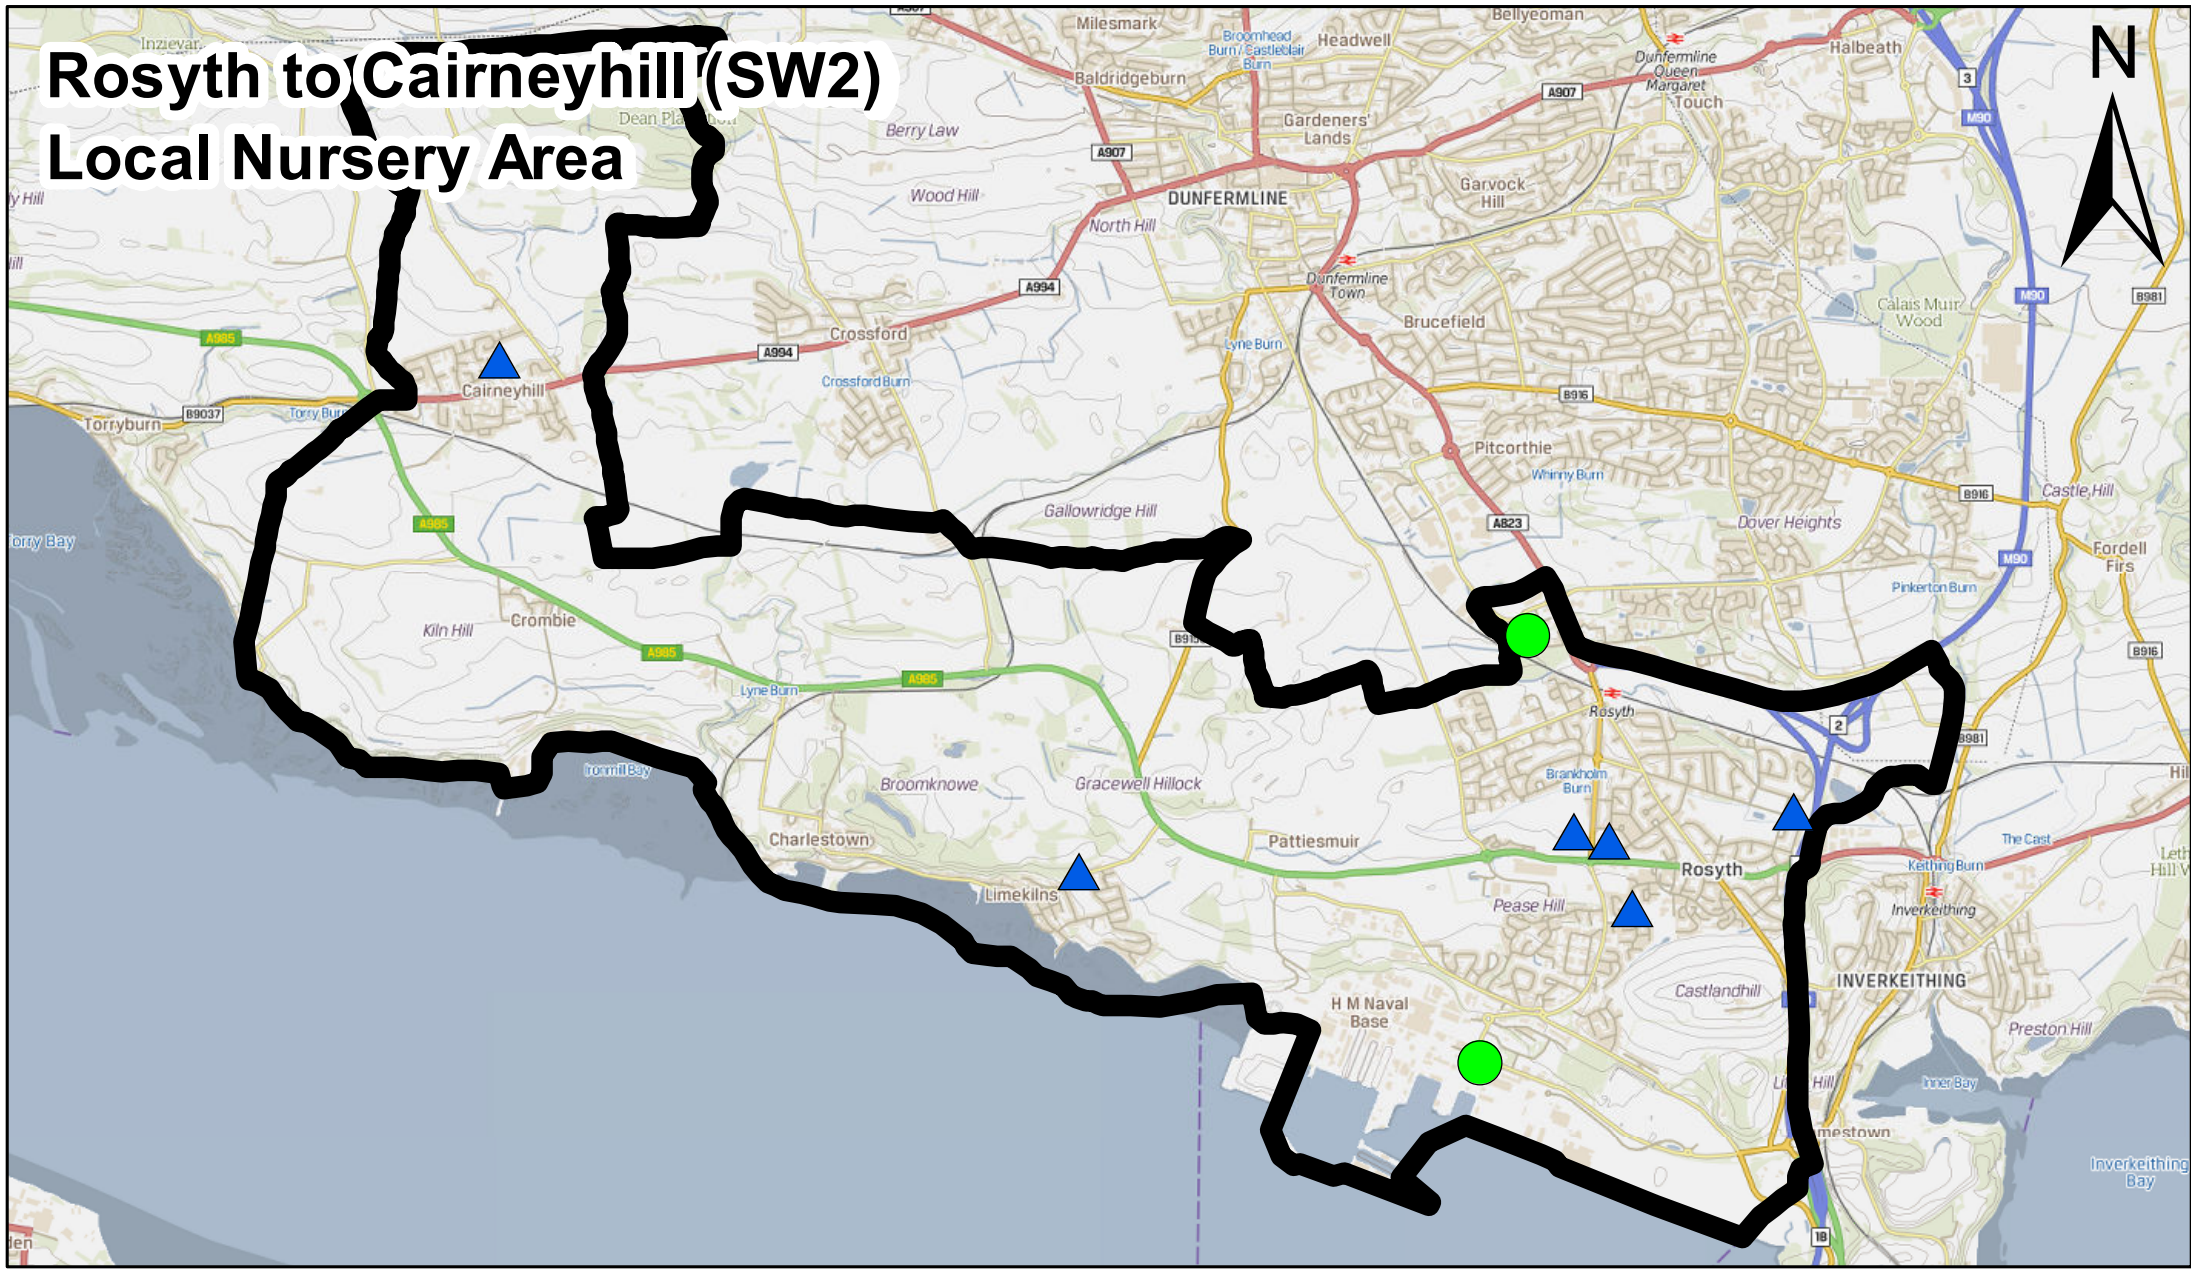

Rosyth to Cairneyhill (SW2) Local Nursery Area

© Crown copyright and database rights 2019.
Ordnance Survey 100023385.
Aerial Photography © Getmapping
Scale: 1:44,790

-  Local Nursery Boundary
-  Council Nursery Establishment
-  Private/Voluntary Provider