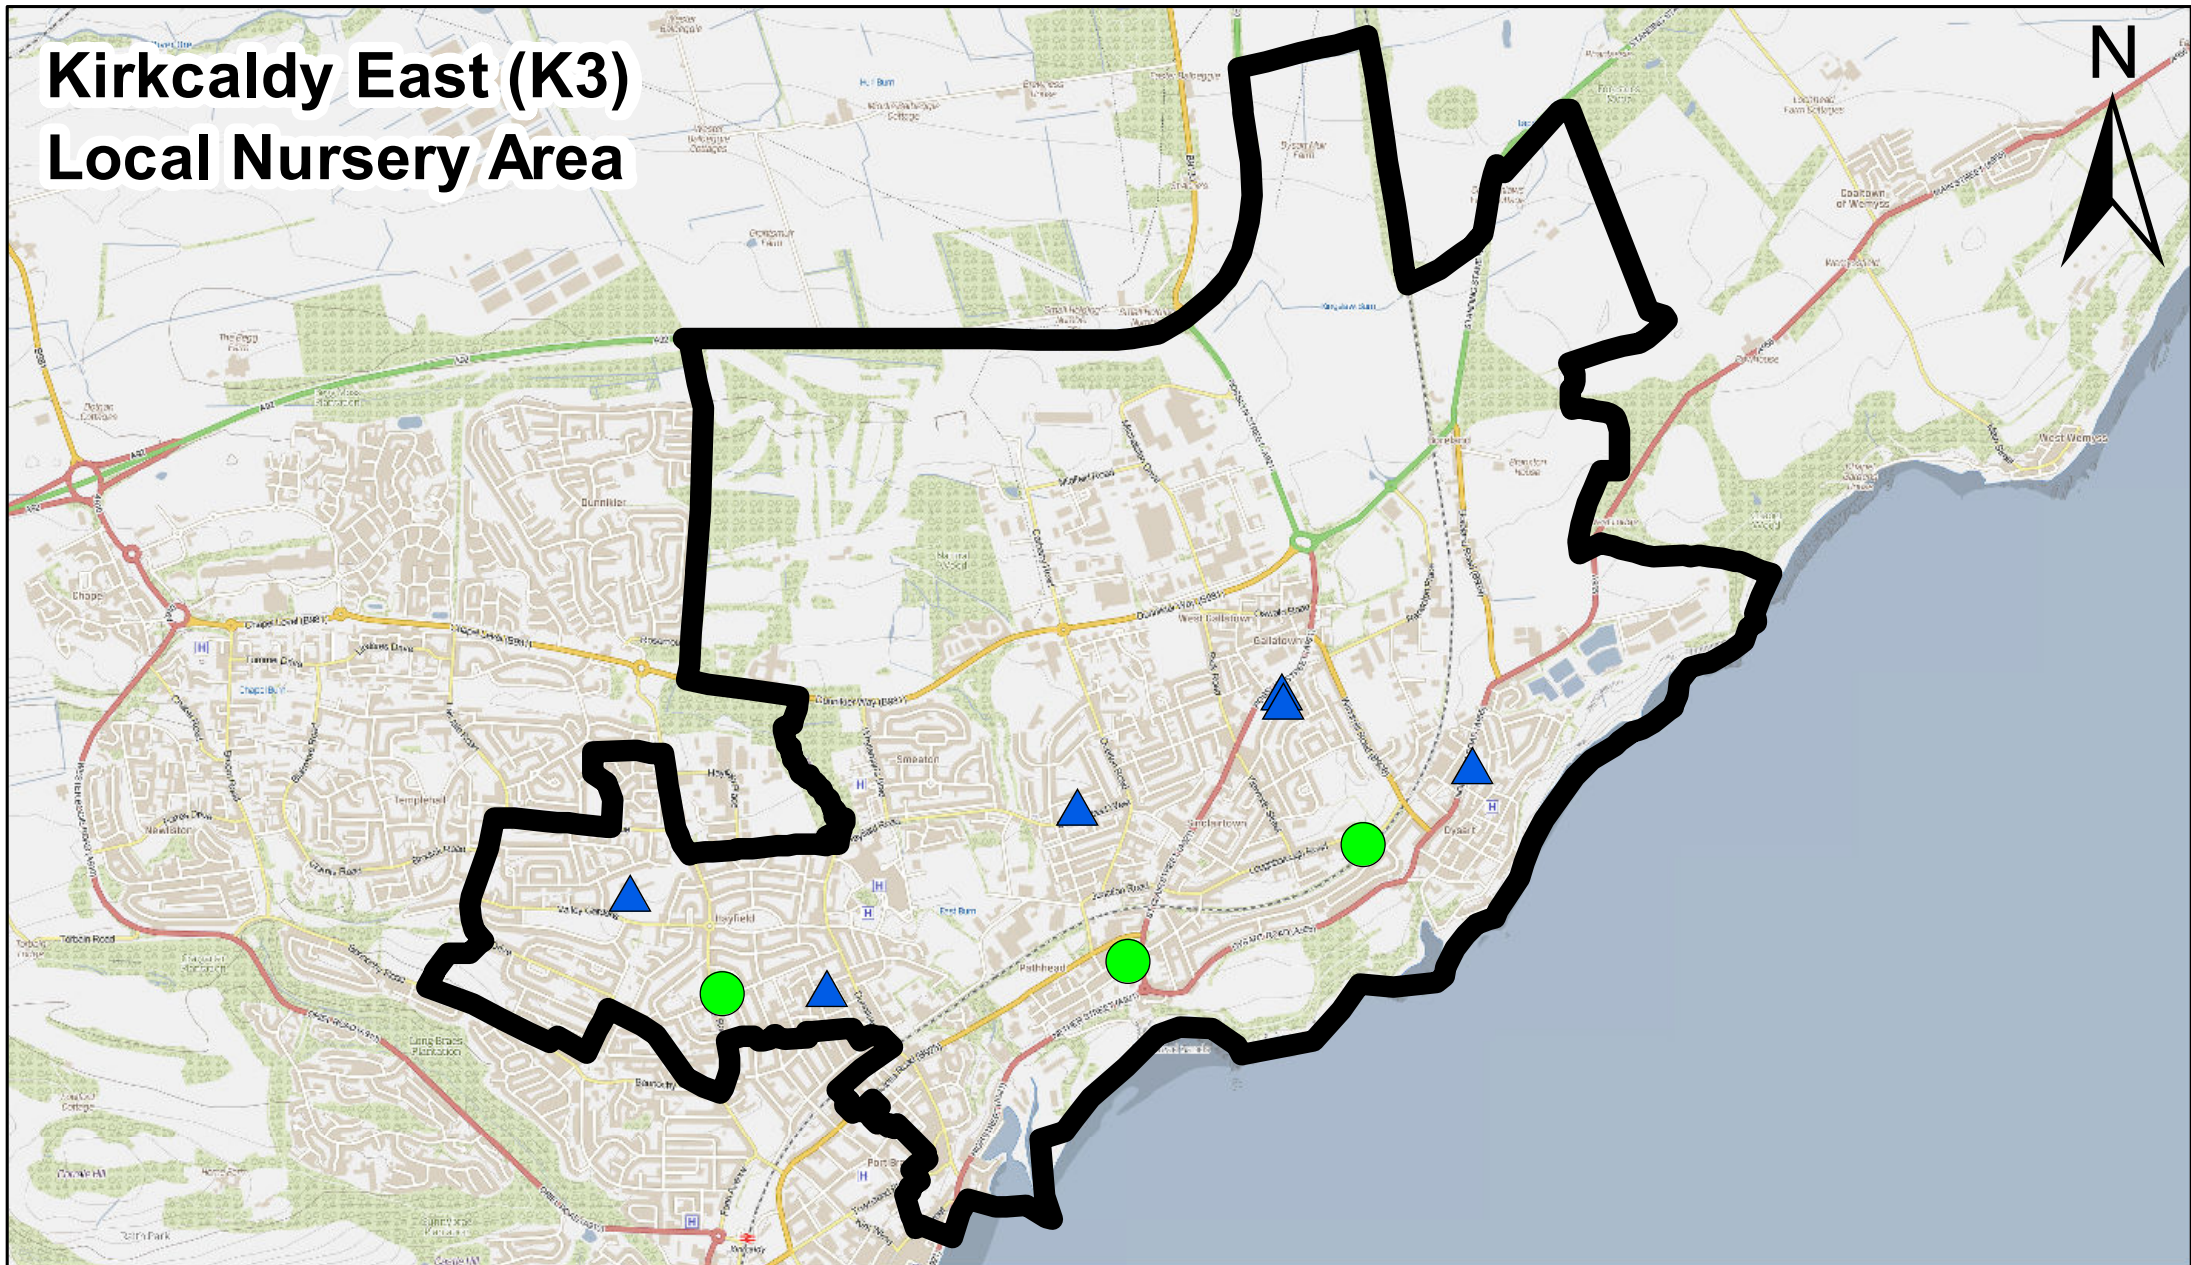

Kirkcaldy East (K3) Local Nursery Area

© Crown copyright and database rights 2019.
Ordnance Survey 100023385.
Aerial Photography © Getmapping
Scale: 1:29,740

-  Local Nursery Boundary
-  Council Nursery Establishment
-  Private/Voluntary Provider