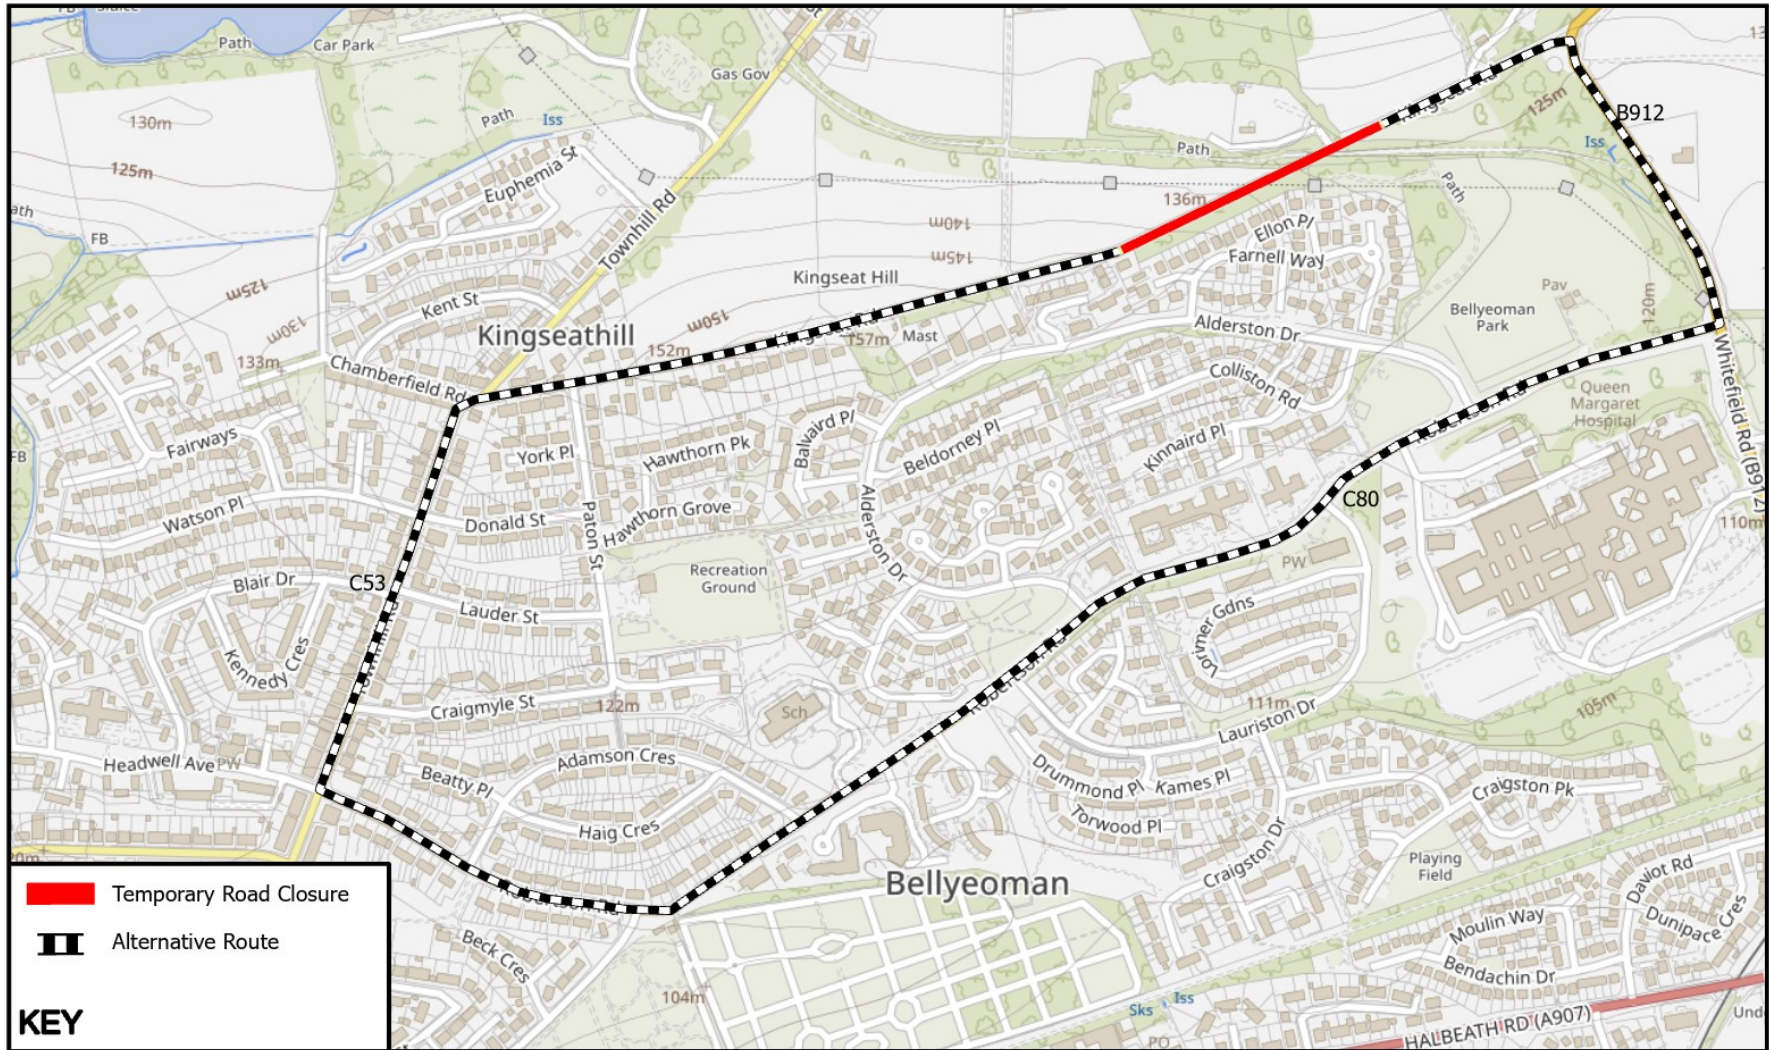

Temporary Road Closure
Kingseat Road, Dunfermline

WHERE? Kingseat Road – From property South Bellyeomen Farm Cottage in an easterly direction for a distance of 300 metres or thereby.

The alternative route for vehicular traffic is via C53, C80 and B912.

Access for emergency services, residents vehicles and pedestrians will be maintained.

WHEN? From 08.00hrs to 18.00hrs on 24/06/26, or until earlier completion of the works.

WHY? To allow BT pole replacement works to be carried out in safety.

WHO? Circet Traffic Management is responsible for these works and can be contacted as follows:

Contact Tel. no: 01355 204 311

KEY

- Temporary Road Closure
- Alternative Route

© Crown copyright and database rights 2026.
 Ordnance Survey 100023385
 Aerial Photography © copyright Getmapping.

N

 Scale: 1:8,341

Temporary Road Closure
 Kingseat Road, Dunfermline

Prepared By: MR

Service: Roads & Transportation