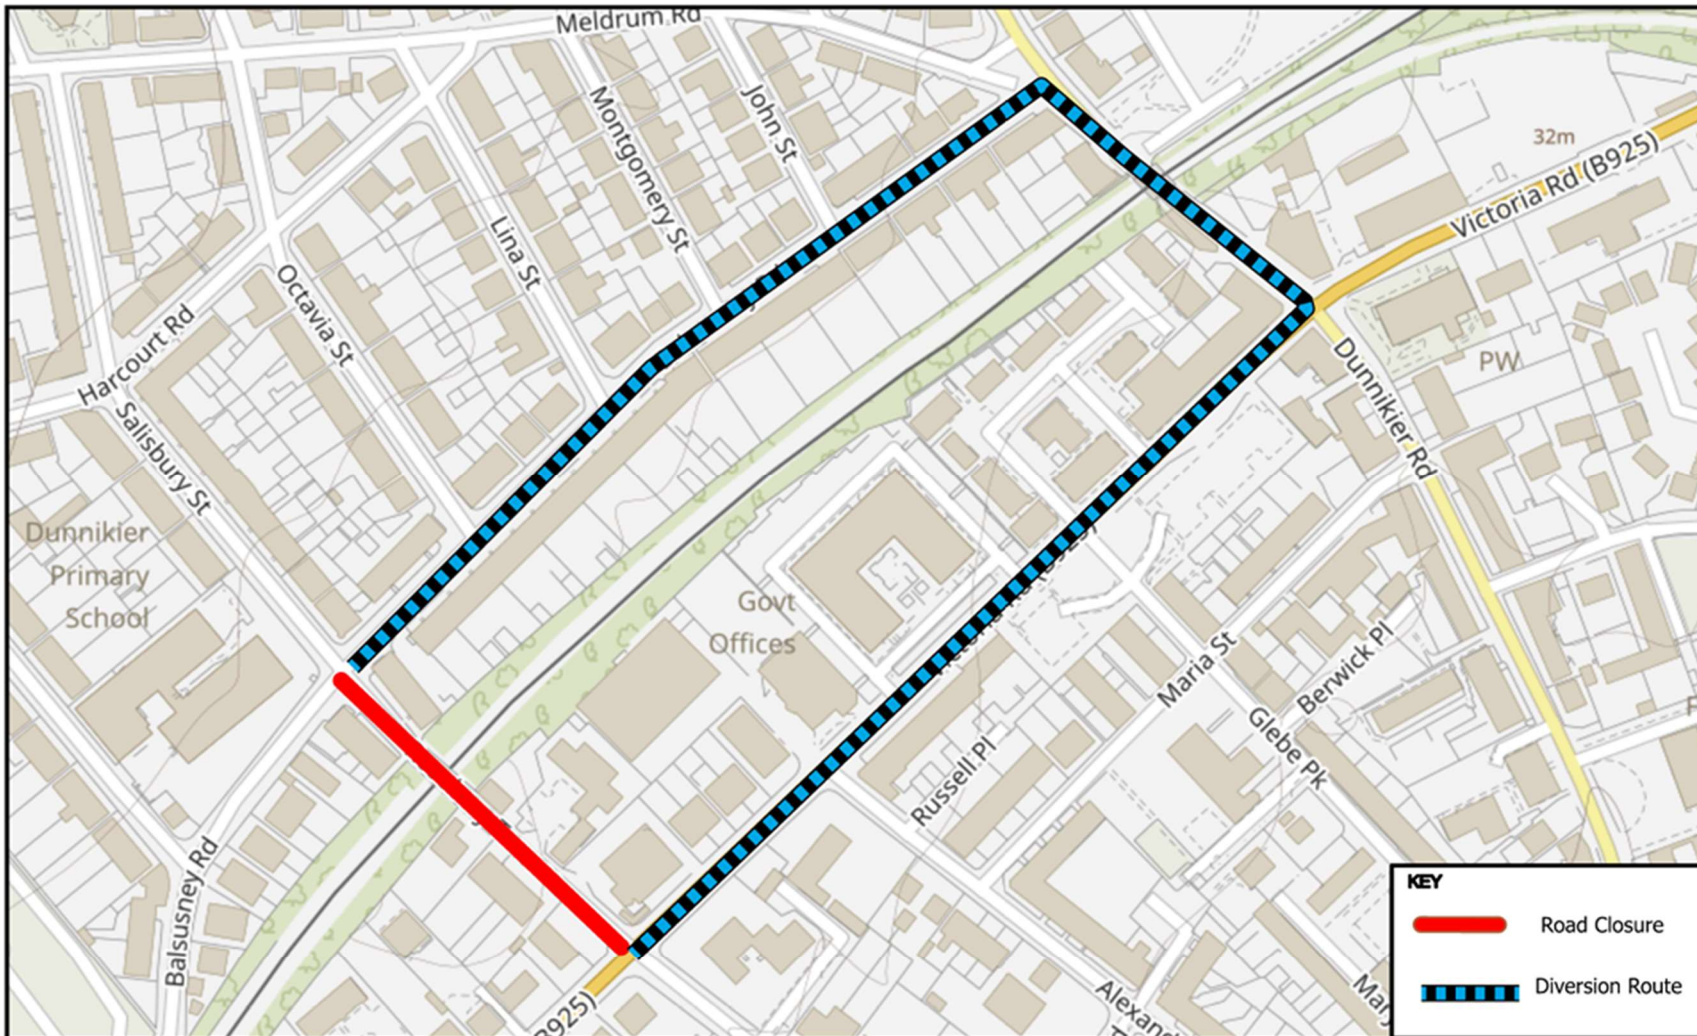

# Temporary Road Closure

**WHERE ?** Roseberry Terrace, Kirkcaldy (from Jct. Victoria Road to Jct. Balsusnay Road).

The alternative route for through traffic is via Victoria Road, Dunnikier Road & Balsusnay Road.

Access for emergency service vehicles and residents will be maintained via diversion route.

**NIGHT WORKS ONLY.**

**WHEN ?** From 9pm Friday 19<sup>th</sup> June to 7am Saturday 20<sup>th</sup> June 2026.

**WHY ?** To allow rail deck works to be carried out in safety.

**WHO ?** ATMS are responsible for these works and can be contacted as follows:

Emergency/Out of Hours: 01417730252

**The Road Traffic (Temporary Restrictions)  
Procedure Regulations 1992**

**KEY**

-  Road Closure
-  Diversion Route

© Crown copyright and database rights 2026.  
 Ordnance Survey 100023385  
 Aerial Photography © copyright Getmapping.

N  
  
 Scale: 1:2,500