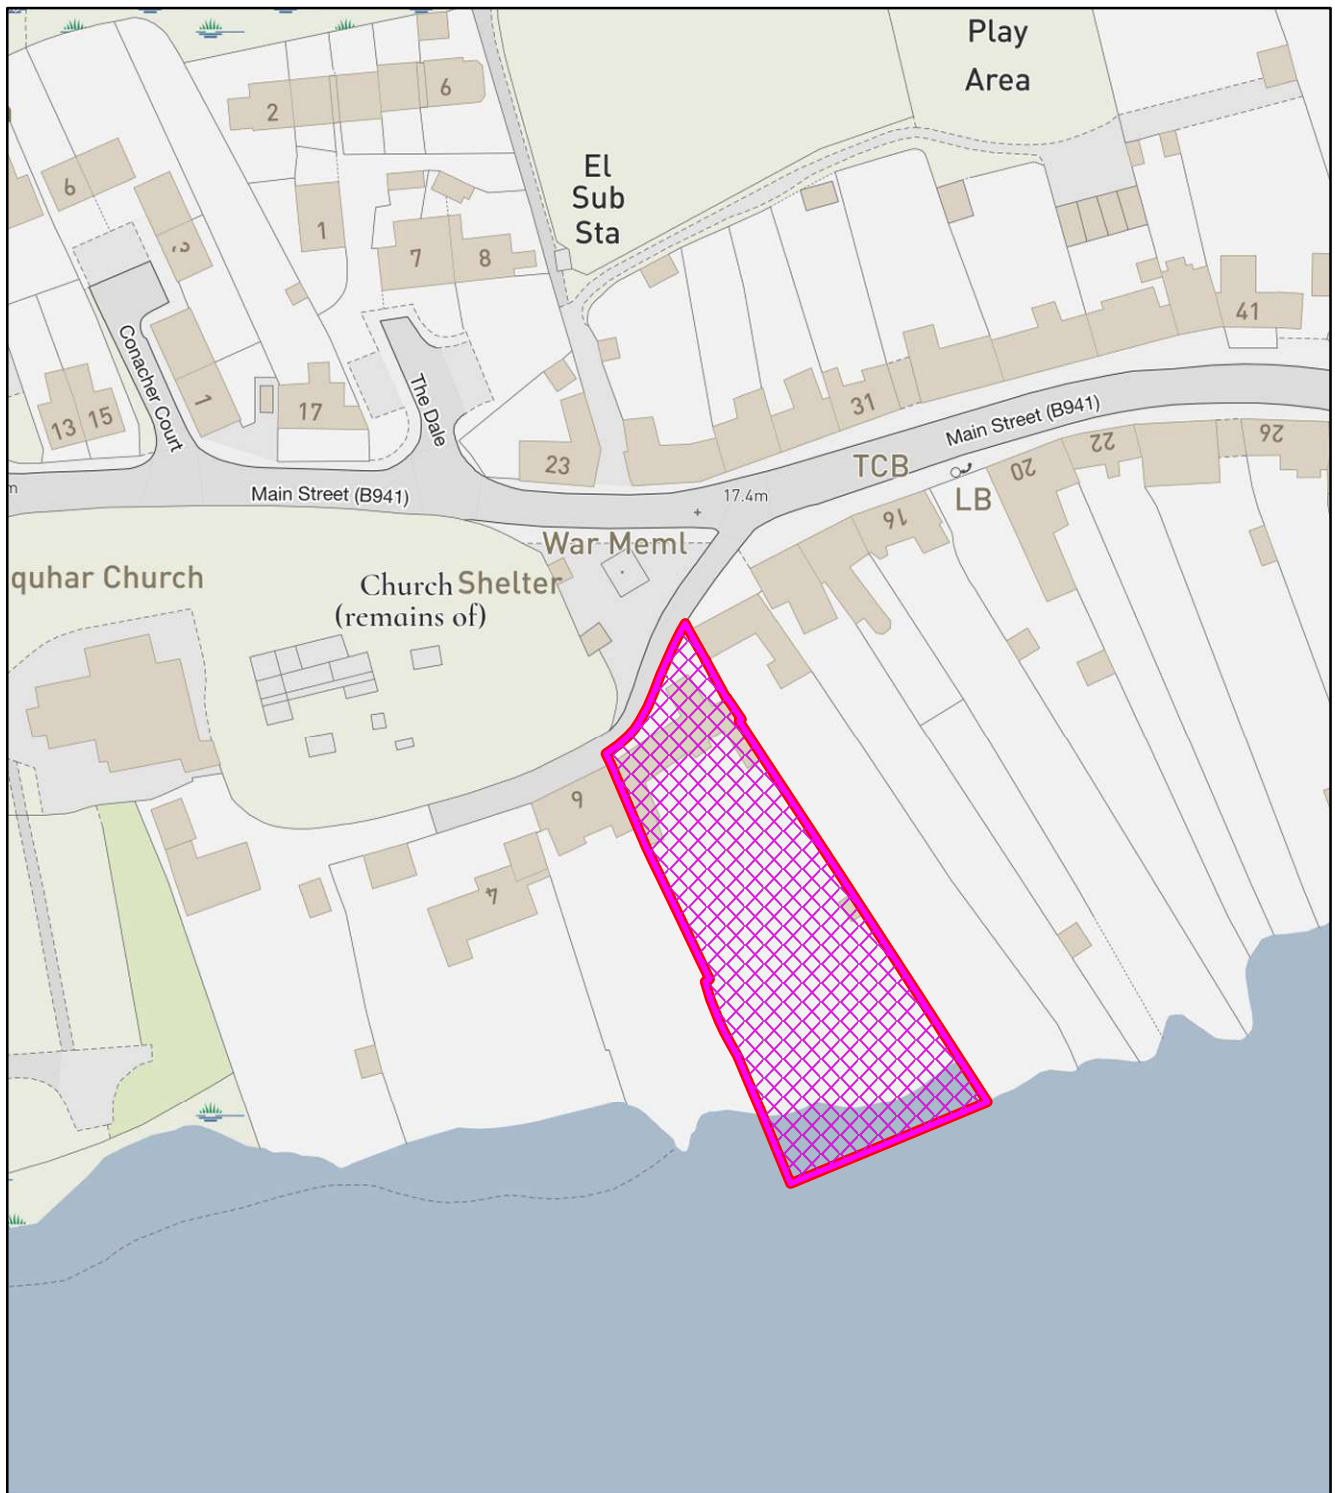

# 22/03327/FULL

8 Main Street Kilconquhar Leven Fife KY9 1LQ

Reproduced from the Ordnance Survey map with permission of the Controller of Her Majesty's Stationery Office © Crown Copyright 2016. Unauthorised reproduction infringes Crown Copyright and may lead to prosecution or civil proceedings.

<b>Legend</b>			
	Application Boundary		

0 5 10 20 30 m