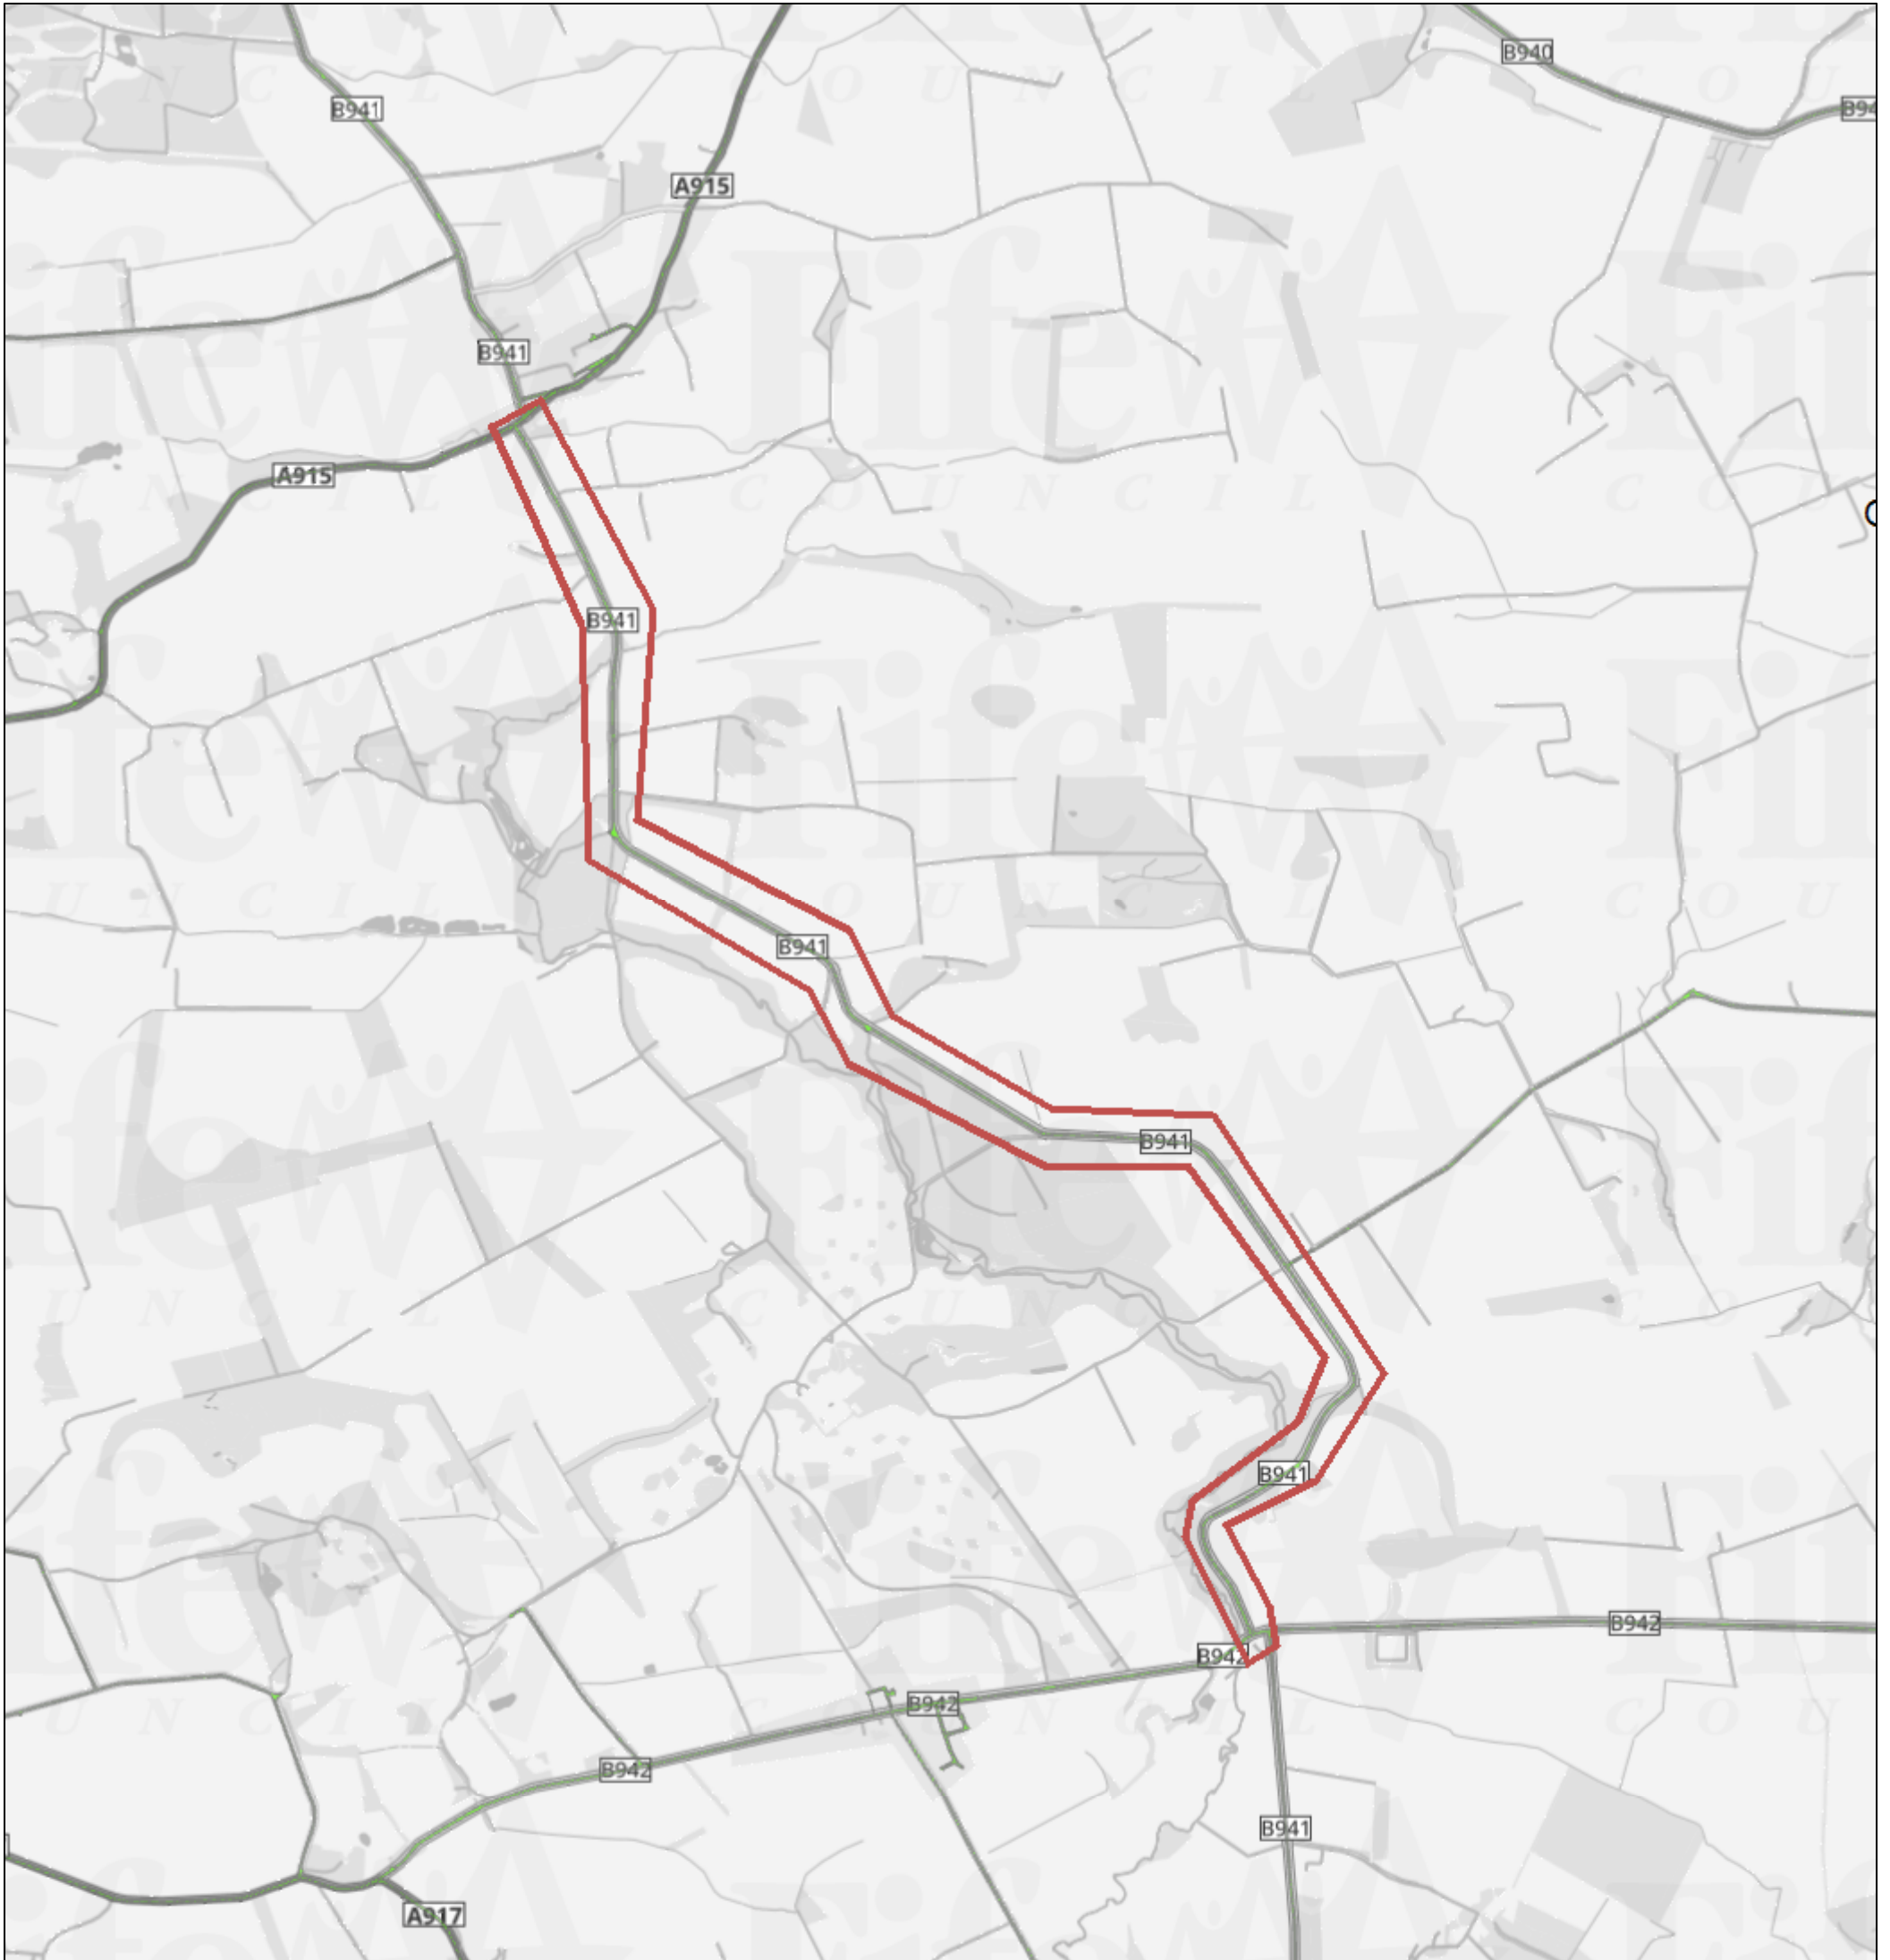

B941 A915 Largoward to B942

2/17/2023, 5:08:22 PM

1:36,112

- FClogo
- Adopted Roads**
 - Adopted
 - Service Strip
 - Trunk Road