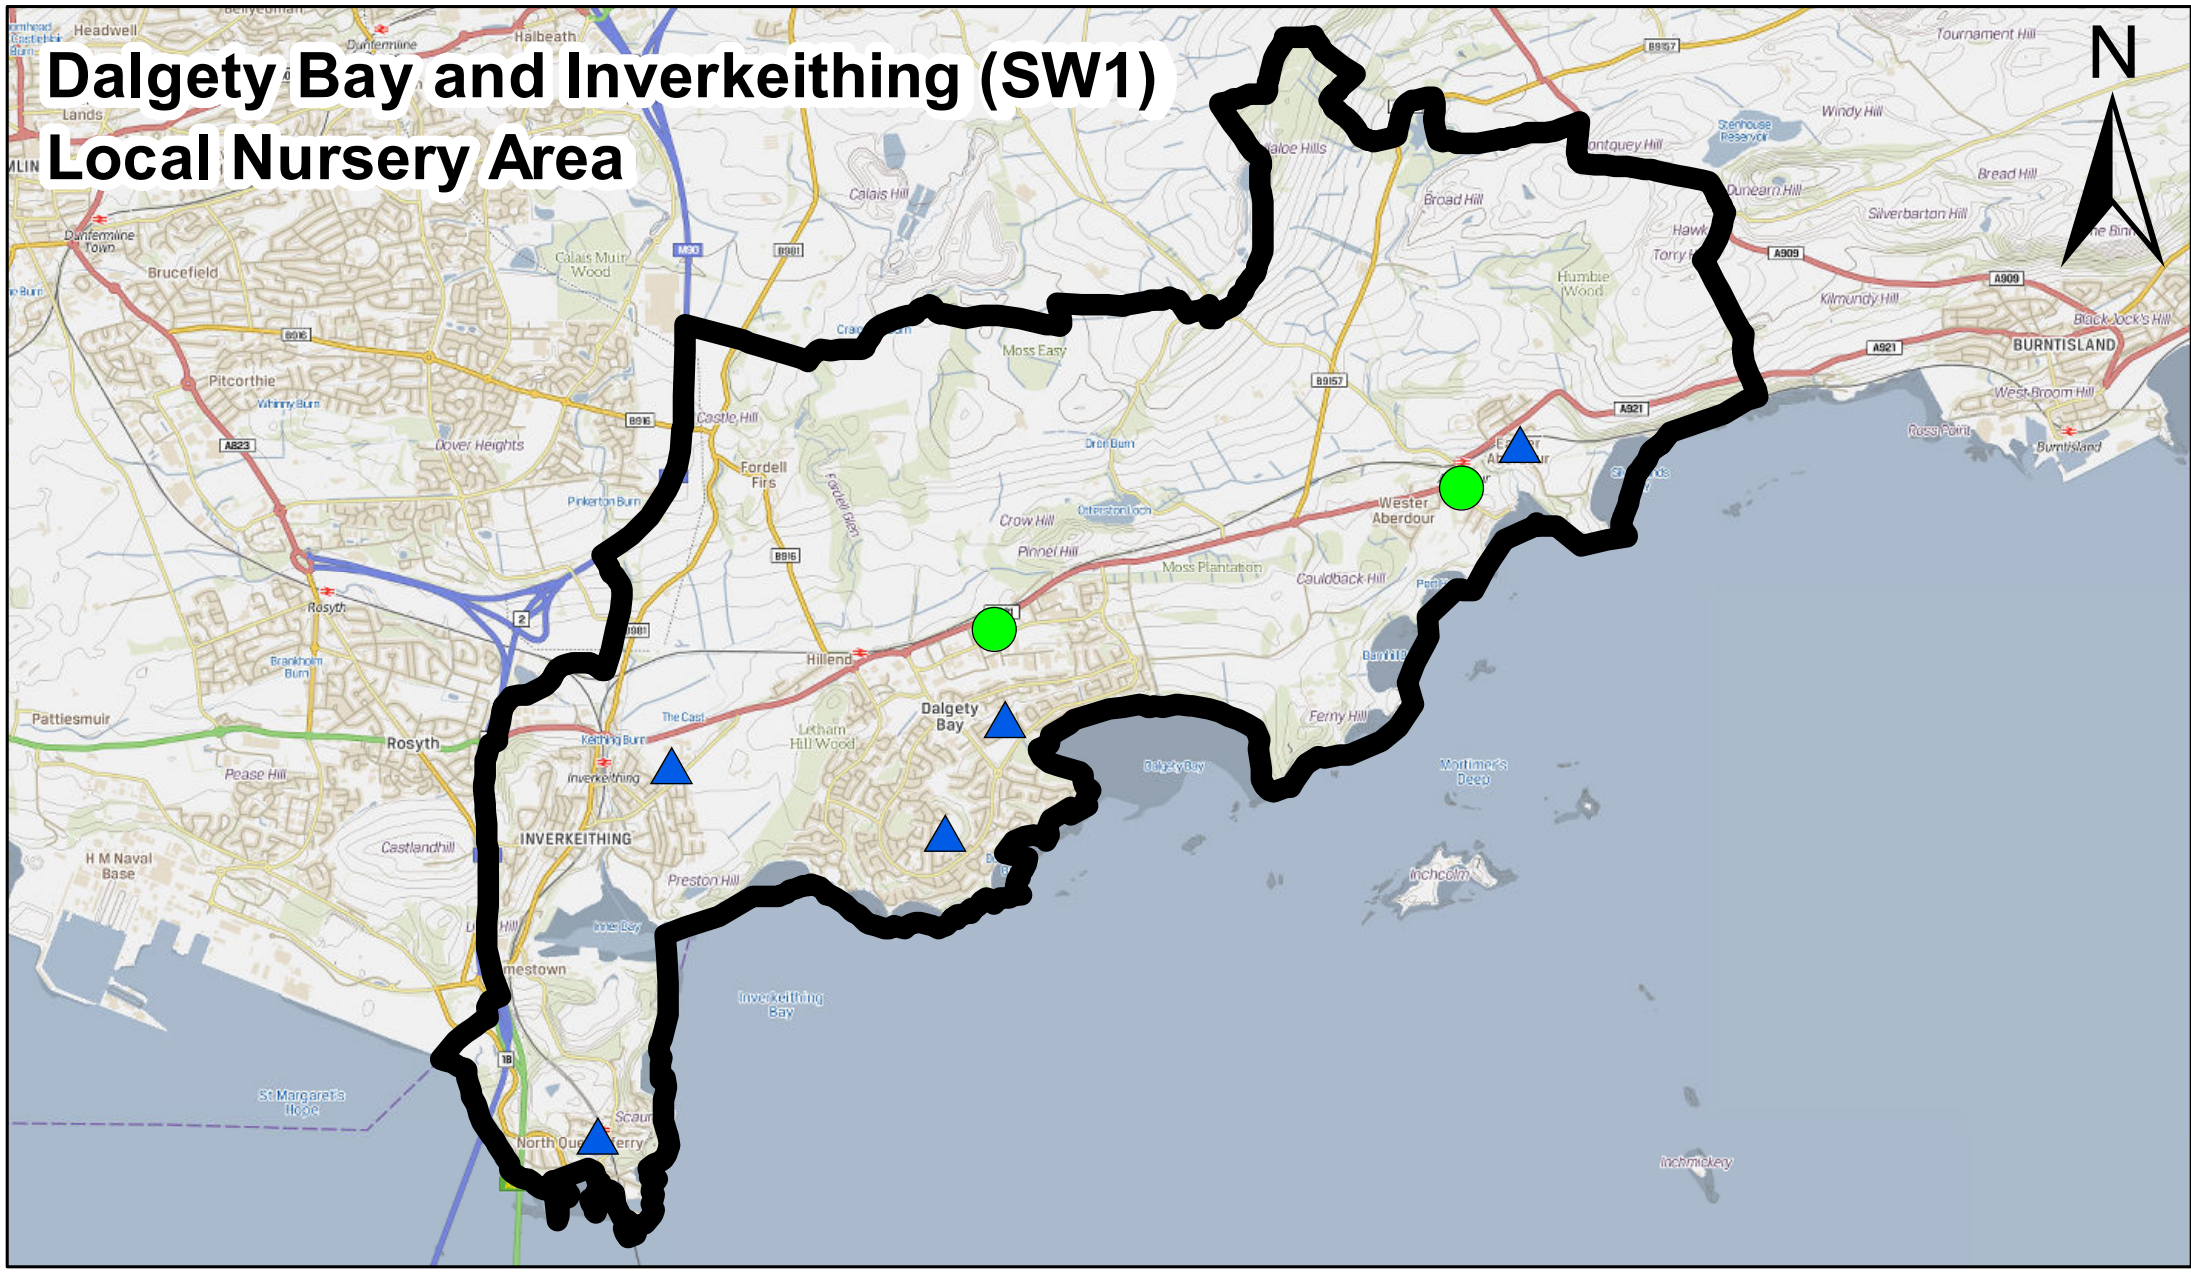

Dalgety Bay and Inverkeithing (SW1) Local Nursery Area

© Crown copyright and database rights 2019.
Ordnance Survey 100023385.
Aerial Photography © Getmapping
Scale: 1:52,110

-  Local Nursery Boundary
-  Council Nursery Establishment
-  Private/Voluntary Provider