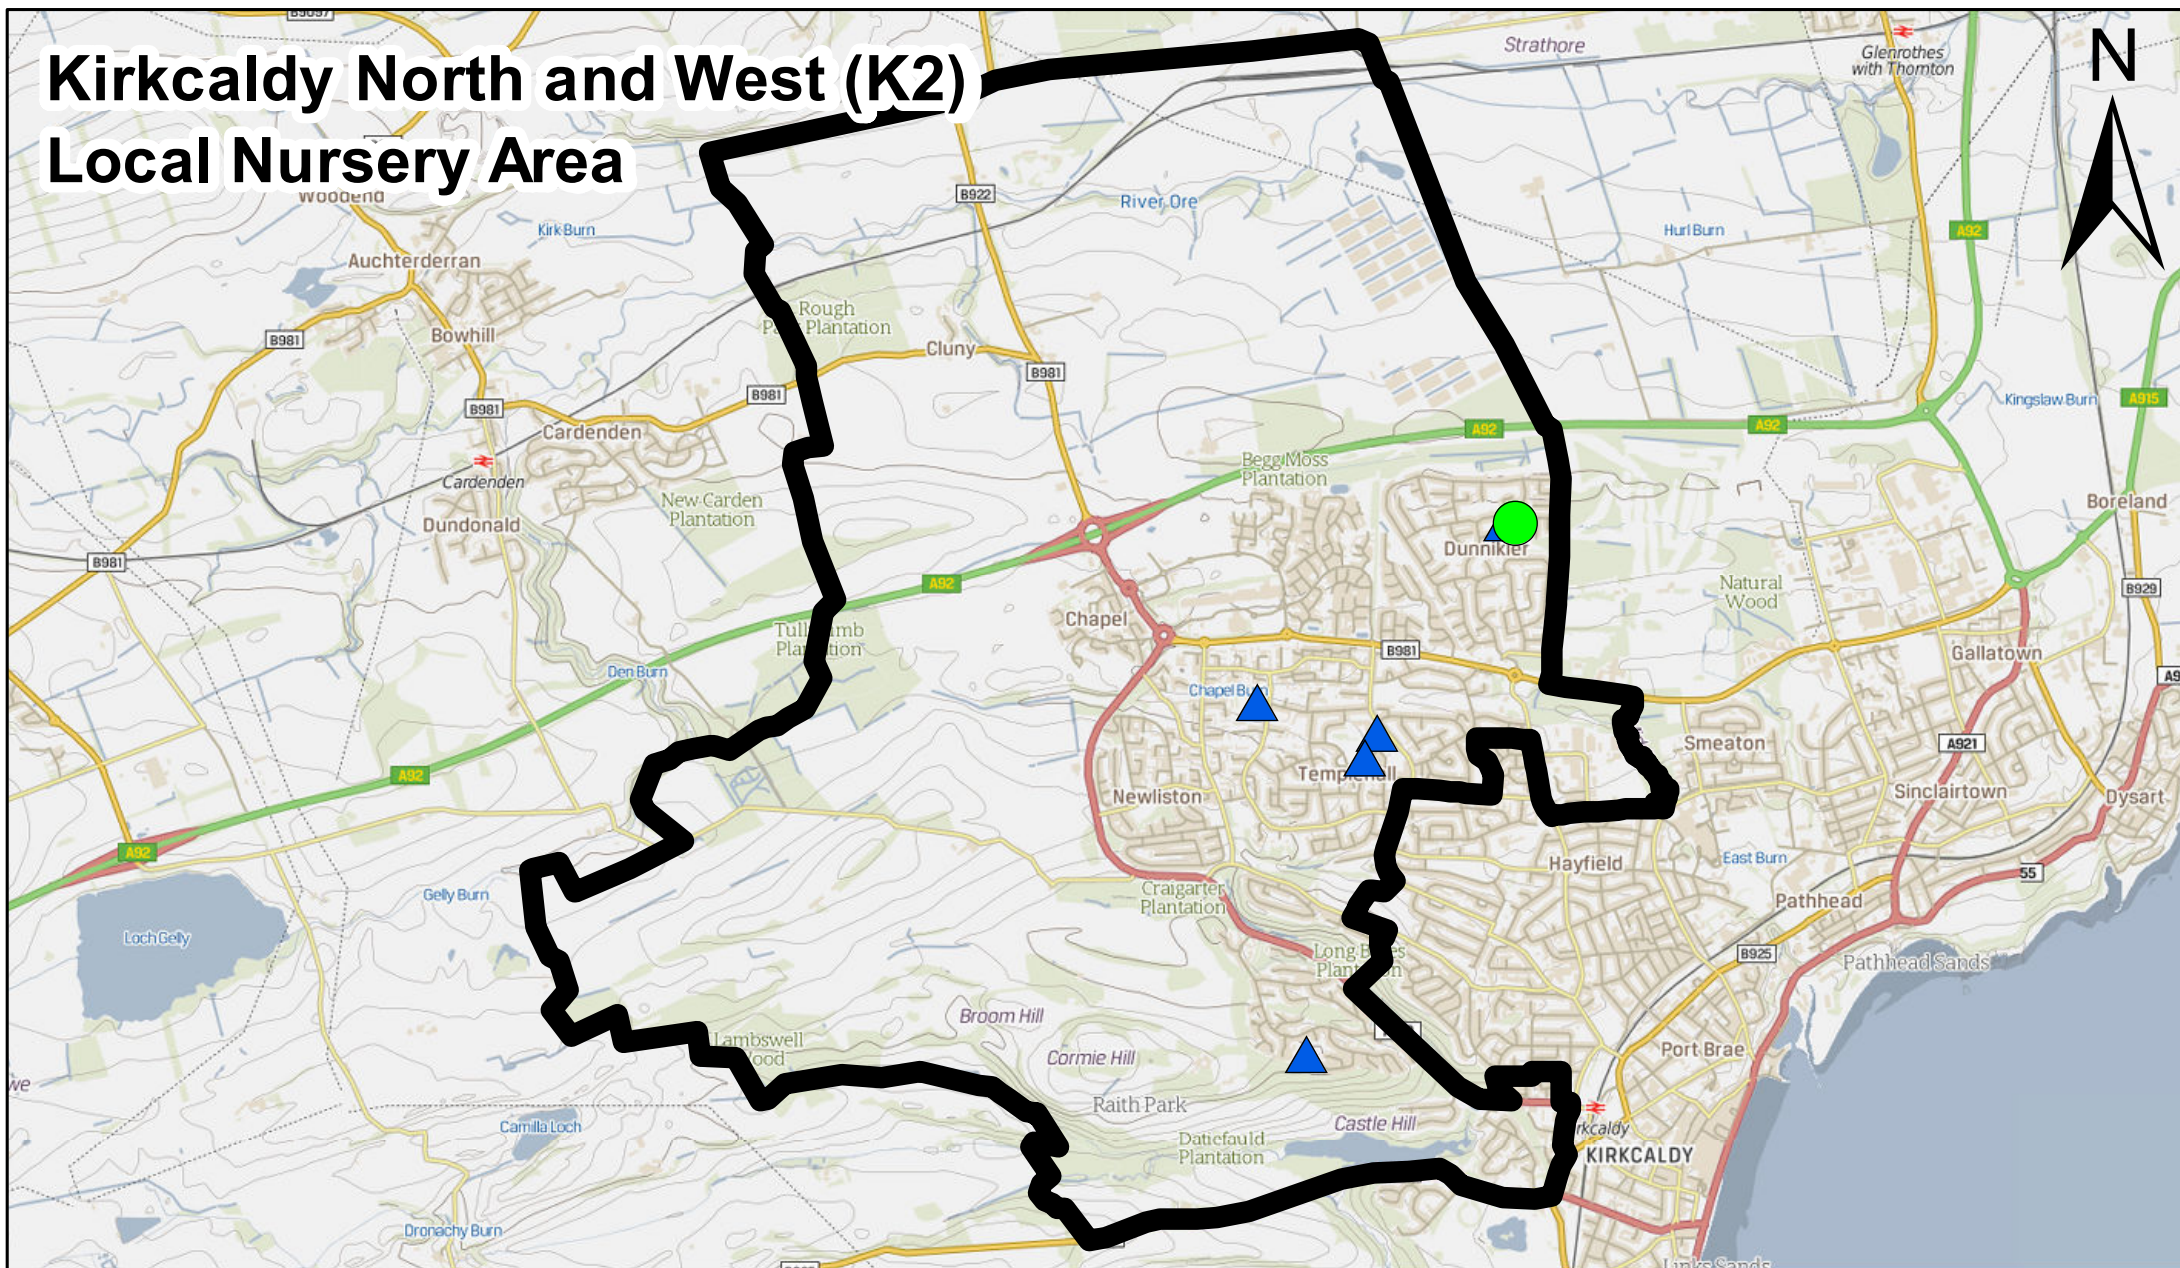

Kirkcaldy North and West (K2) Local Nursery Area

© Crown copyright and database rights 2019.
Ordnance Survey 100023385.
Aerial Photography © Getmapping
Scale: 1:39,260

-  Local Nursery Boundary
-  Council Nursery Establishment
-  Private/Voluntary Provider