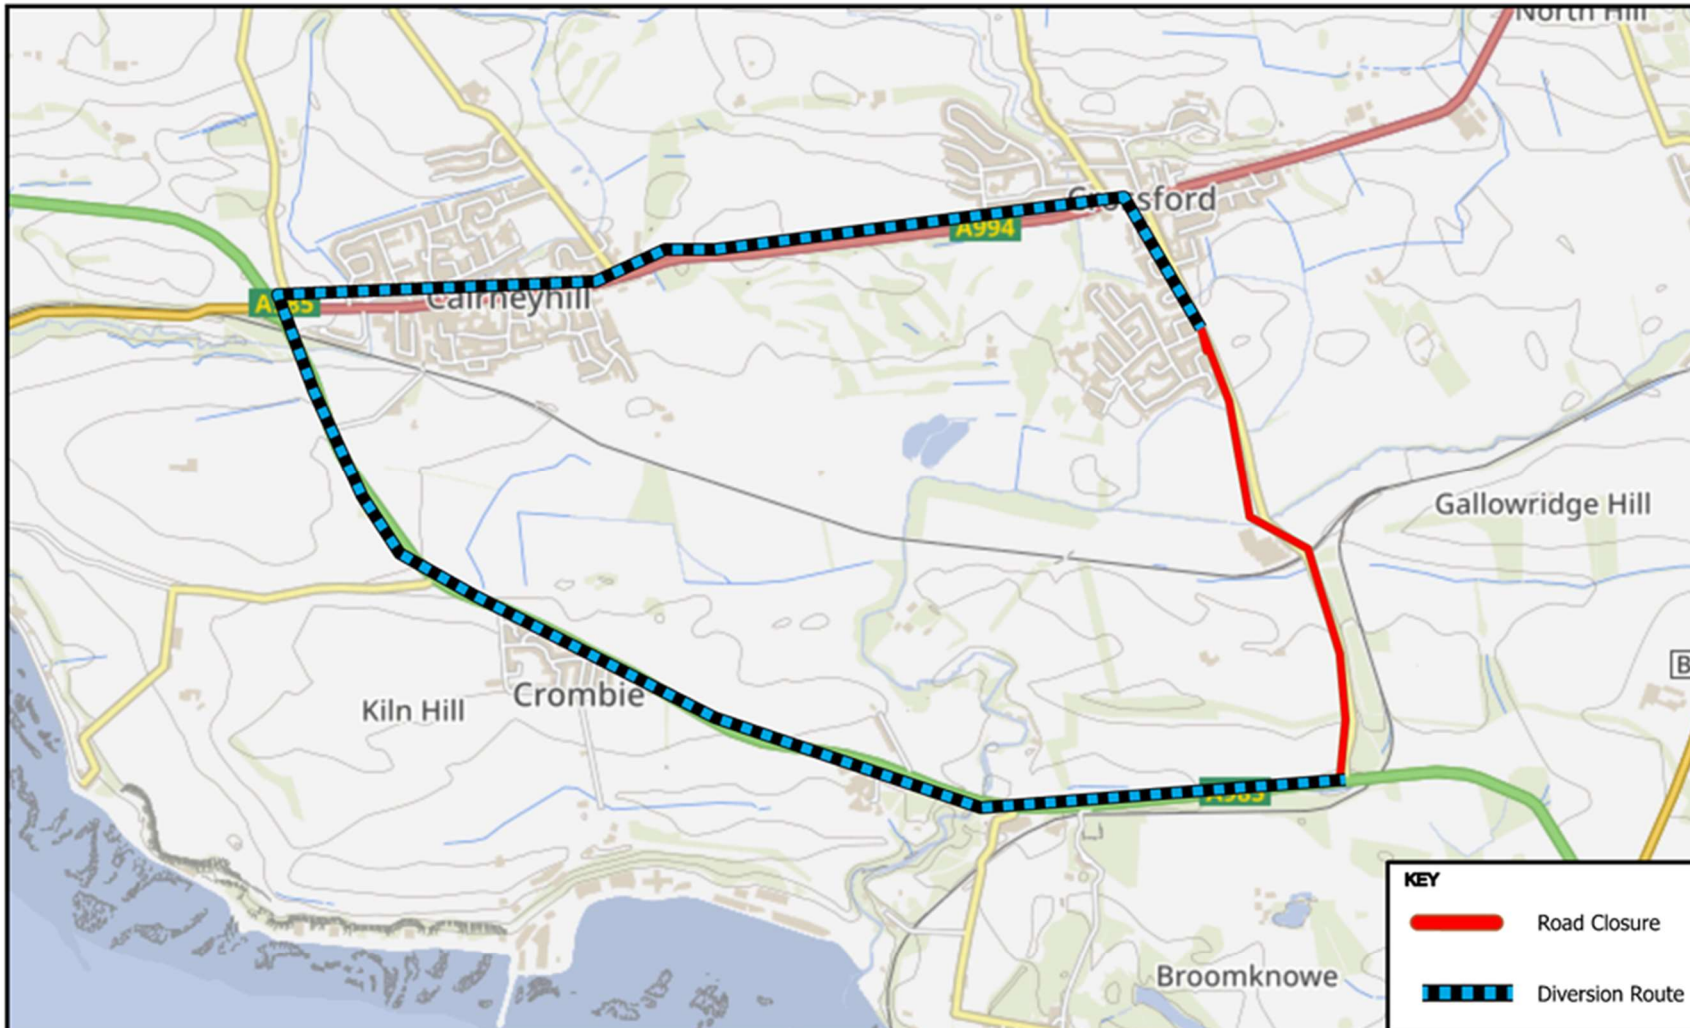

Temporary Road Closure

WHERE ? Waggon Road, Crossford (from Jct. Hunt Place to Jct. A985).

The alternative route for through traffic is via A985 & A994.

Access for emergency service vehicles will be maintained.

Resident access will be under traffic marshal within closure.

WHEN ? From 8am Monday 15th June 2026 to 4pm Friday 19th June 2026.

WHY ? To allow carriageway patching works to be carried out in safety.

WHO ? Fife Council Roads & Transportation Services are responsible for these works and can be contacted as follows:

Emergency/Out of Hours: 03451 55 55 55

KEY	
	Road Closure
	Diversion Route

© Crown copyright and database rights 2026.
 Ordnance Survey 100023385
 Aerial Photography © copyright Getmapping.

N

 Scale: 1:20,500