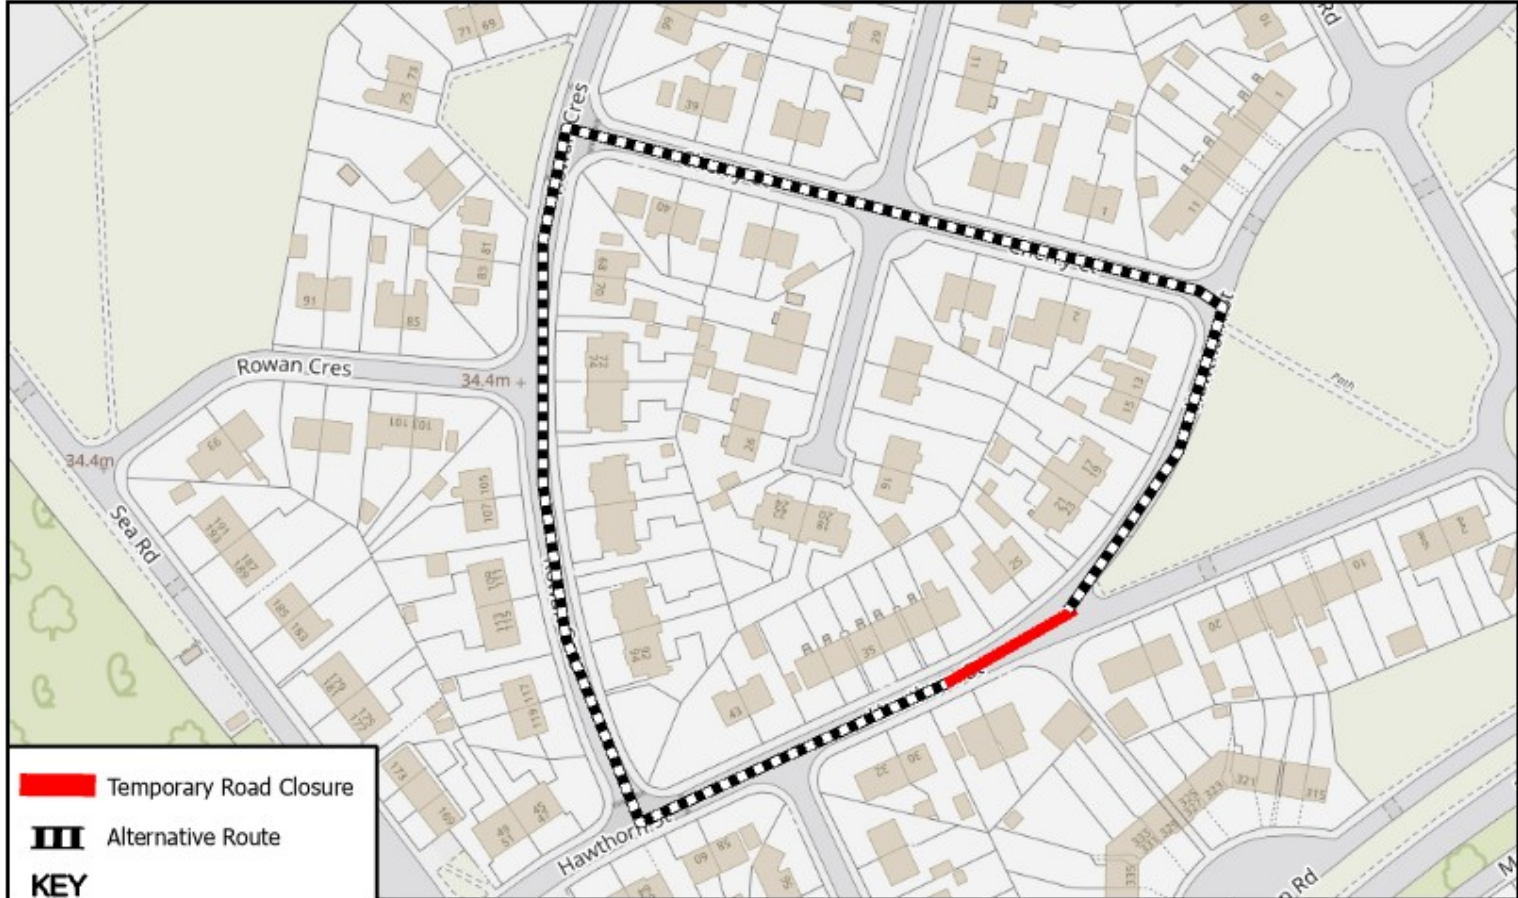

**Temporary Road Closure**  
**Hawthorn Street, Mehtil**

**WHERE?** Methil, Hawthorn Street – From Property No25 to property No31

There is alternative route for vehicular traffic via Cherry Court and Rowan Crescent

Access for emergency services, residents and pedestrians will be maintained.

**WHEN?** From 09.00hrs on 15/06/26 to 16.00hrs on 19/06/26, or until earlier completion of the works.

**WHY?** To allow Scottish Water works to be carried out in safety.

**WHO?** Clancy Ltd is responsible for these works and can be contacted as follows:

Emergency/  
Out of Hours:                    0800 0778 778

 Temporary Road Closure  
 Alternative Route  
**KEY**

© Crown copyright and database rights 2026.  
 Ordnance Survey 100023385  
 Aerial Photography © copyright Getmapping.