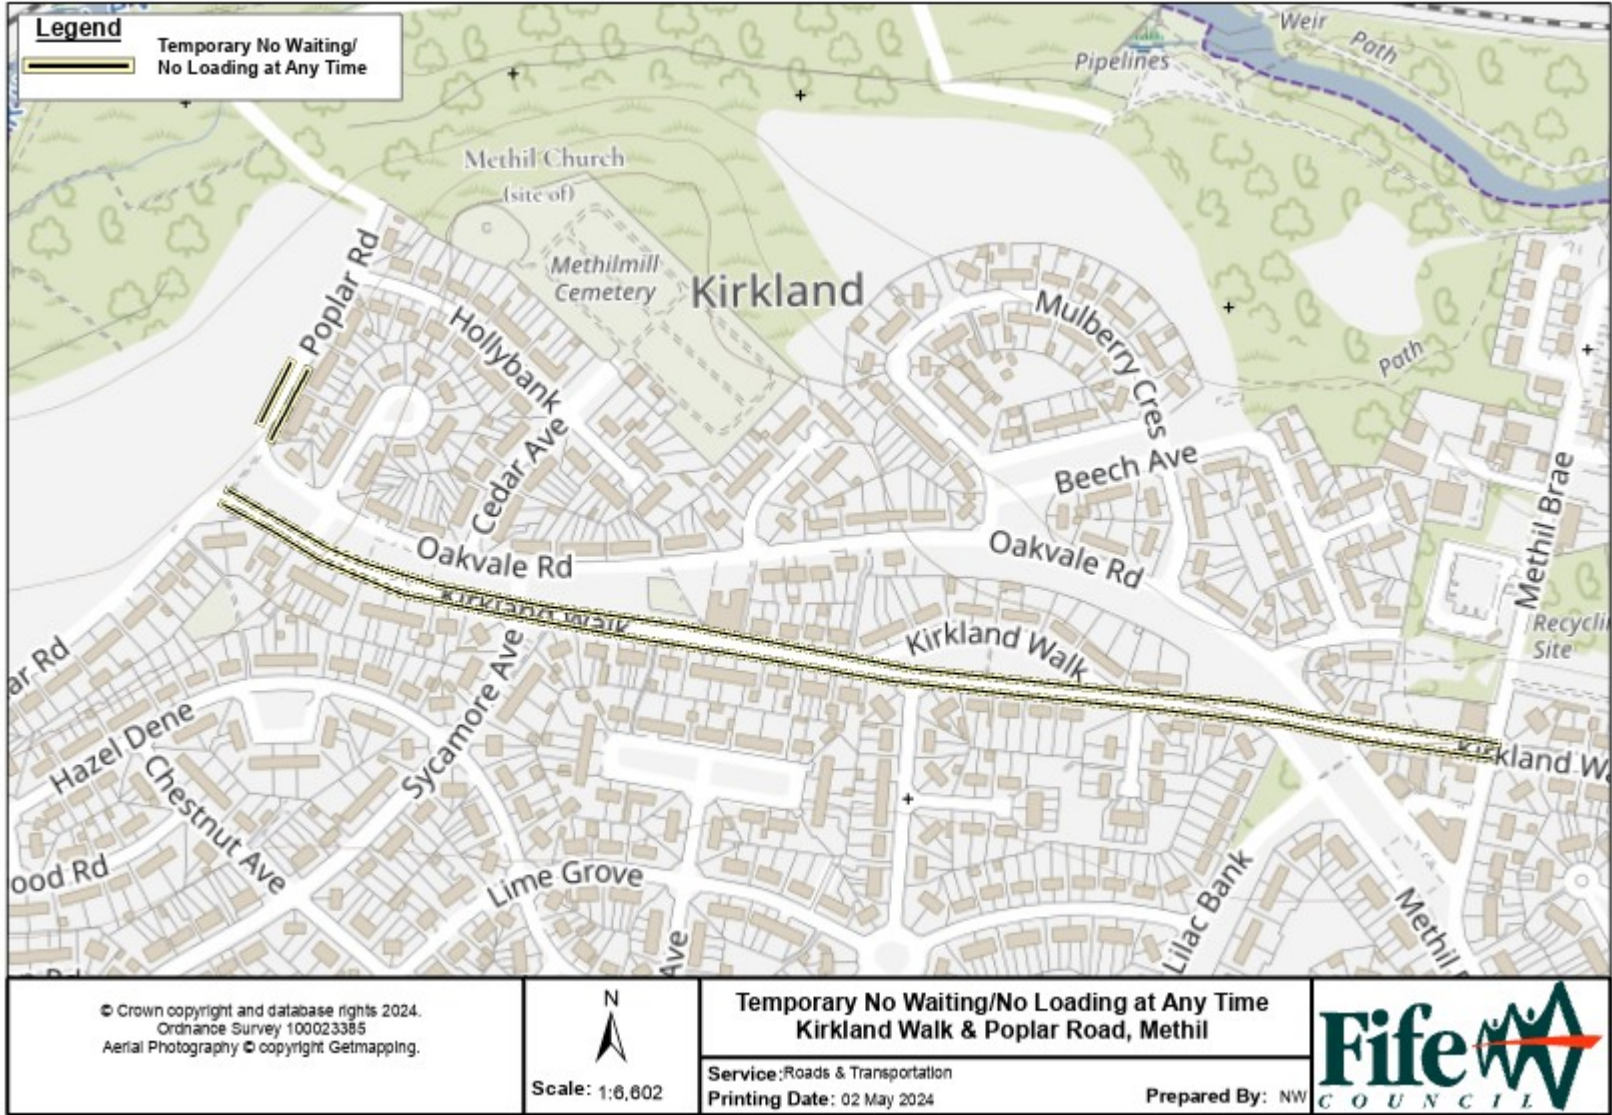

© Crown copyright and database rights 2024.
Ordnance Survey 100023385
Aerial Photography © copyright Getmapping.

N
Scale: 1:6,602

Temporary No Waiting/No Loading at Any Time
Kirkland Walk & Poplar Road, Methil
Service: Roads & Transportation
Printing Date: 02 May 2024

Prepared By: NW
Fife
COUNCIL